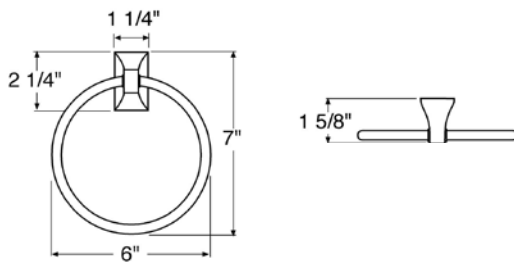

INCLUDES MOUNTING PLATES — 5/16" (8mm) x 3/16" (5mm); NYLON ANCHORS AND STEEL PHILLIPS HEAD SCREWS — #8 x 1-1/4" (32mm)

	TOWEL BAR TUBE SIZE	TOWEL BAR TUBE MATERIAL	TOWEL RING TUBE MATERIAL	STANDARD PAPER HOLDER ROLLER MATERIAL	PAPER HOLDER/TOWEL HOLDER MATERIAL
C26 SUNRISE – POLISHED CHROME	3/4" OR 5/8" DIA.	ALUMINUM OR STAINLESS STEEL	STEEL	PLASTIC	N/A

TOWEL BAR

DOUBLE ROBE HOOK

TOWEL RING

STANDARD PAPER HOLDER

MEASUREMENTS SUBJECT TO A 3% VARIANCE.

PHOTO	DESCRIPTION	POLISHED CHROME 26	CASE PACK
 <p>* REPLACEMENT TOWEL BARS AND POSTS ARE AVAILABLE, CONTACT YOUR SALES REPRESENTATIVE</p>	18" x 5/8" TOWEL BAR - DIECAST POST WITH STAINLESS STEEL BAR	01-30218	50
	24" x 5/8" TOWEL BAR - DIECAST POST WITH STAINLESS STEEL BAR	01-30224	50
	30" x 5/8" TOWEL BAR - DIECAST POST WITH STAINLESS STEEL BAR	01-30230	50
	36" x 5/8" TOWEL BAR - DIECAST POST WITH STAINLESS STEEL BAR	01-30236	50
	18" x 5/8" TOWEL BAR - DIECAST POST WITH ALUMINUM BAR	01-A30218	50
	24" x 5/8" TOWEL BAR - DIECAST POST WITH ALUMINUM BAR	01-A30224	50
	30" x 5/8" TOWEL BAR - DIECAST POST WITH ALUMINUM BAR	01-A30230	50
	36" x 5/8" TOWEL BAR - DIECAST POST WITH ALUMINUM BAR	01-A30236	50
	18" x 3/4" TOWEL BAR - DIECAST POST WITH STAINLESS STEEL BAR	01-930018	50
	24" x 3/4" TOWEL BAR - DIECAST POST WITH STAINLESS STEEL BAR	01-930024	50
	30" x 3/4" TOWEL BAR - DIECAST POST WITH STAINLESS STEEL BAR	01-930030	50
	36" x 3/4" TOWEL BAR - DIECAST POST WITH STAINLESS STEEL BAR	01-930036	50
	18" x 3/4" TOWEL BAR - DIECAST POST WITH ALUMINUM BAR	01-A930018	50
	24" x 3/4" TOWEL BAR - DIECAST POST WITH ALUMINUM BAR	01-A930024	50
	30" x 3/4" TOWEL BAR - DIECAST POST WITH ALUMINUM BAR	01-A930030	50
	36" x 3/4" TOWEL BAR - DIECAST POST WITH ALUMINUM BAR	01-A930036	50
	DOUBLE ROBE HOOK	01-322	50
	TOWEL RING	01-304	50
 	PAPER HOLDER WITH WHITE PLASTIC ROLLER	01-301S	50
	PAPER HOLDER WITH CHROME PLATED PLASTIC ROLLER	01-301CPR	50