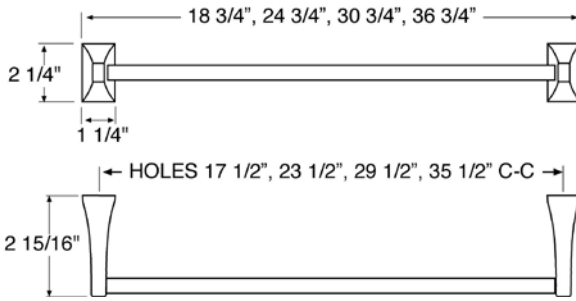

INCLUDES MOUNTING PLATES — 5/16" (8mm) x 3/16" (5mm); NYLON ANCHORS AND STEEL PHILLIPS HEAD SCREWS — #8 x 1-1/4" (32mm)

	TOWEL BAR TUBE SIZE	TOWEL BAR TUBE MATERIAL	TOWEL RING TUBE MATERIAL	STANDARD PAPER HOLDER ROLLER MATERIAL	PAPER HOLDER/TOWEL HOLDER MATERIAL
C26 SUNRISE – POLISHED CHROME	3/4" OR 5/8" DIA.	ALUMINUM OR STAINLESS STEEL	STEEL	PLASTIC	N/A

TOWEL BAR

DOUBLE ROBE HOOK

TOWEL RING

STANDARD PAPER HOLDER

MEASUREMENTS SUBJECT TO A 3% VARIANCE.

PHOTO	DESCRIPTION	POLISHED CHROME 26	CASE PACK
 <p>* REPLACEMENT TOWEL BARS AND POSTS ARE AVAILABLE, CONTACT YOUR SALES REPRESENTATIVE</p>	18" x 5/8" TOWEL BAR - DIECAST POST WITH STAINLESS STEEL BAR	01-30218	50
	24" x 5/8" TOWEL BAR - DIECAST POST WITH STAINLESS STEEL BAR	01-30224	50
	30" x 5/8" TOWEL BAR - DIECAST POST WITH STAINLESS STEEL BAR	01-30230	50
	36" x 5/8" TOWEL BAR - DIECAST POST WITH STAINLESS STEEL BAR	01-30236	50
	18" x 5/8" TOWEL BAR - DIECAST POST WITH ALUMINUM BAR	01-A30218	50
	24" x 5/8" TOWEL BAR - DIECAST POST WITH ALUMINUM BAR	01-A30224	50
	30" x 5/8" TOWEL BAR - DIECAST POST WITH ALUMINUM BAR	01-A30230	50
	36" x 5/8" TOWEL BAR - DIECAST POST WITH ALUMINUM BAR	01-A30236	50
	18" x 3/4" TOWEL BAR - DIECAST POST WITH STAINLESS STEEL BAR	01-930018	50
	24" x 3/4" TOWEL BAR - DIECAST POST WITH STAINLESS STEEL BAR	01-930024	50
	30" x 3/4" TOWEL BAR - DIECAST POST WITH STAINLESS STEEL BAR	01-930030	50
	36" x 3/4" TOWEL BAR - DIECAST POST WITH STAINLESS STEEL BAR	01-930036	50
	18" x 3/4" TOWEL BAR - DIECAST POST WITH ALUMINUM BAR	01-A930018	50
	24" x 3/4" TOWEL BAR - DIECAST POST WITH ALUMINUM BAR	01-A930024	50
	30" x 3/4" TOWEL BAR - DIECAST POST WITH ALUMINUM BAR	01-A930030	50
	36" x 3/4" TOWEL BAR - DIECAST POST WITH ALUMINUM BAR	01-A930036	50
	DOUBLE ROBE HOOK	01-322	50
	TOWEL RING	01-304	50
 	PAPER HOLDER WITH WHITE PLASTIC ROLLER	01-301S	50
	PAPER HOLDER WITH CHROME PLATED PLASTIC ROLLER	01-301CPR	50