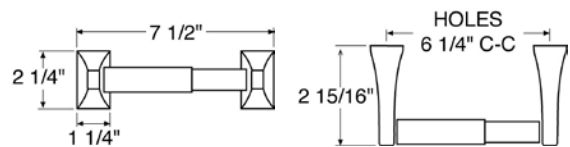

INCLUDES MOUNTING PLATES — 5/16" (8mm) x 3/16" (5mm); NYLON ANCHORS AND STEEL PHILLIPS HEAD SCREWS — #8 x 1-1/4" (32mm)

	TOWEL BAR TUBE SIZE	TOWEL BAR TUBE MATERIAL	TOWEL RING TUBE MATERIAL	STANDARD PAPER HOLDER ROLLER MATERIAL	PAPER HOLDER/TOWEL HOLDER MATERIAL
C26 SUNRISE – POLISHED CHROME	3/4" OR 5/8" DIA.	ALUMINUM OR STAINLESS STEEL	STEEL	PLASTIC	N/A

TOWEL BAR

DOUBLE ROBE HOOK

TOWEL RING

STANDARD PAPER HOLDER

MEASUREMENTS SUBJECT TO A 3% VARIANCE.

PHOTO	DESCRIPTION	POLISHED CHROME 26	CASE PACK
 <p>* REPLACEMENT TOWEL BARS AND POSTS ARE AVAILABLE, CONTACT YOUR SALES REPRESENTATIVE</p>	18" x 5/8" TOWEL BAR - DIECAST POST WITH STAINLESS STEEL BAR	01-30218	50
	24" x 5/8" TOWEL BAR - DIECAST POST WITH STAINLESS STEEL BAR	01-30224	50
	30" x 5/8" TOWEL BAR - DIECAST POST WITH STAINLESS STEEL BAR	01-30230	50
	36" x 5/8" TOWEL BAR - DIECAST POST WITH STAINLESS STEEL BAR	01-30236	50
	18" x 5/8" TOWEL BAR - DIECAST POST WITH ALUMINUM BAR	01-A30218	50
	24" x 5/8" TOWEL BAR - DIECAST POST WITH ALUMINUM BAR	01-A30224	50
	30" x 5/8" TOWEL BAR - DIECAST POST WITH ALUMINUM BAR	01-A30230	50
	36" x 5/8" TOWEL BAR - DIECAST POST WITH ALUMINUM BAR	01-A30236	50
	18" x 3/4" TOWEL BAR - DIECAST POST WITH STAINLESS STEEL BAR	01-930018	50
	24" x 3/4" TOWEL BAR - DIECAST POST WITH STAINLESS STEEL BAR	01-930024	50
	30" x 3/4" TOWEL BAR - DIECAST POST WITH STAINLESS STEEL BAR	01-930030	50
	36" x 3/4" TOWEL BAR - DIECAST POST WITH STAINLESS STEEL BAR	01-930036	50
	18" x 3/4" TOWEL BAR - DIECAST POST WITH ALUMINUM BAR	01-A930018	50
	24" x 3/4" TOWEL BAR - DIECAST POST WITH ALUMINUM BAR	01-A930024	50
	30" x 3/4" TOWEL BAR - DIECAST POST WITH ALUMINUM BAR	01-A930030	50
	36" x 3/4" TOWEL BAR - DIECAST POST WITH ALUMINUM BAR	01-A930036	50
	DOUBLE ROBE HOOK	01-322	50
	TOWEL RING	01-304	50
 	PAPER HOLDER WITH WHITE PLASTIC ROLLER	01-301S	50
	PAPER HOLDER WITH CHROME PLATED PLASTIC ROLLER	01-301CPR	50