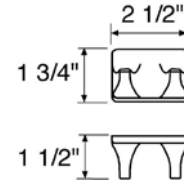

INCLUDES MOUNTING PLATES — 5/16" (8mm) x 3/16" (5mm); NYLON ANCHORS AND STEEL PHILLIPS HEAD SCREWS — #8 x 1-1/4" (32mm)

	TOWEL BAR TUBE SIZE	TOWEL BAR TUBE MATERIAL	TOWEL RING TUBE MATERIAL	STANDARD PAPER HOLDER ROLLER MATERIAL	PAPER HOLDER/TOWEL HOLDER MATERIAL
C26 SUNRISE – POLISHED CHROME	3/4" OR 5/8" DIA.	ALUMINUM OR STAINLESS STEEL	STEEL	PLASTIC	N/A

TOWEL BAR

DOUBLE ROBE HOOK

TOWEL RING

STANDARD PAPER HOLDER

MEASUREMENTS SUBJECT TO A 3% VARIANCE.

PHOTO	DESCRIPTION	POLISHED CHROME 26	CASE PACK
 <p>* REPLACEMENT TOWEL BARS AND POSTS ARE AVAILABLE, CONTACT YOUR SALES REPRESENTATIVE</p>	18" x 5/8" TOWEL BAR - DIECAST POST WITH STAINLESS STEEL BAR	01-30218	50
	24" x 5/8" TOWEL BAR - DIECAST POST WITH STAINLESS STEEL BAR	01-30224	50
	30" x 5/8" TOWEL BAR - DIECAST POST WITH STAINLESS STEEL BAR	01-30230	50
	36" x 5/8" TOWEL BAR - DIECAST POST WITH STAINLESS STEEL BAR	01-30236	50
	18" x 5/8" TOWEL BAR - DIECAST POST WITH ALUMINUM BAR	01-A30218	50
	24" x 5/8" TOWEL BAR - DIECAST POST WITH ALUMINUM BAR	01-A30224	50
	30" x 5/8" TOWEL BAR - DIECAST POST WITH ALUMINUM BAR	01-A30230	50
	36" x 5/8" TOWEL BAR - DIECAST POST WITH ALUMINUM BAR	01-A30236	50
	18" x 3/4" TOWEL BAR - DIECAST POST WITH STAINLESS STEEL BAR	01-930018	50
	24" x 3/4" TOWEL BAR - DIECAST POST WITH STAINLESS STEEL BAR	01-930024	50
	30" x 3/4" TOWEL BAR - DIECAST POST WITH STAINLESS STEEL BAR	01-930030	50
	36" x 3/4" TOWEL BAR - DIECAST POST WITH STAINLESS STEEL BAR	01-930036	50
	18" x 3/4" TOWEL BAR - DIECAST POST WITH ALUMINUM BAR	01-A930018	50
	24" x 3/4" TOWEL BAR - DIECAST POST WITH ALUMINUM BAR	01-A930024	50
	30" x 3/4" TOWEL BAR - DIECAST POST WITH ALUMINUM BAR	01-A930030	50
	36" x 3/4" TOWEL BAR - DIECAST POST WITH ALUMINUM BAR	01-A930036	50
	DOUBLE ROBE HOOK	01-322	50
	TOWEL RING	01-304	50
 	PAPER HOLDER WITH WHITE PLASTIC ROLLER	01-301S	50
	PAPER HOLDER WITH CHROME PLATED PLASTIC ROLLER	01-301CPR	50