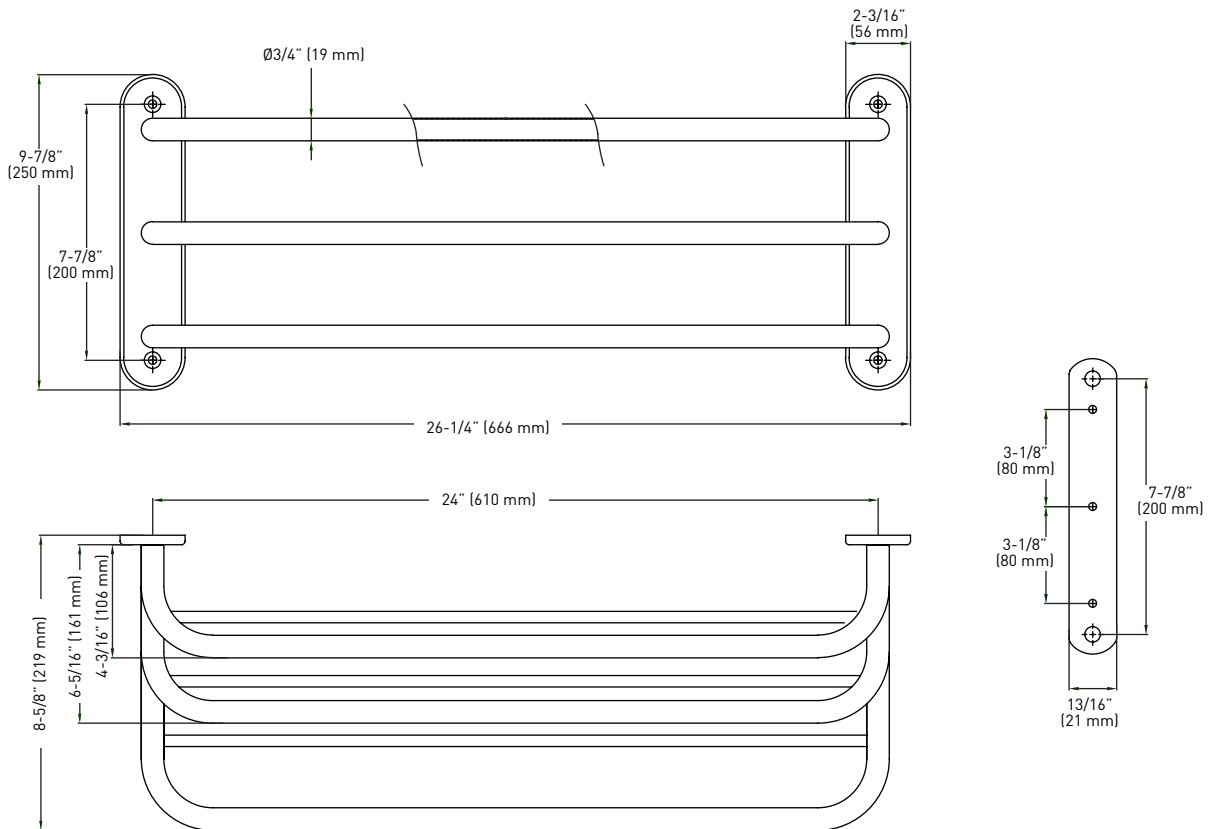

### FEATURES

- › SEMI-CONCEALED MOUNT
- › STEEL CONSTRUCTION
- › MOUNTING HARDWARE INCLUDED

MEASUREMENTS ARE FOR REFERENCE ONLY. TAYMOR RESERVES THE RIGHT TO CHANGE THE PRODUCT SPECS WITHOUT NOTICE. FOR PRODUCT WARRANTY, PLEASE VISIT TAYMOR WEBSITE FOR DETAILS.

DESCRIPTION   BUILDER PACK	POLISHED CHROME 26	CASE QTY.
24" TOWEL SHELF WITH DOUBLE BAR	01-1045	5