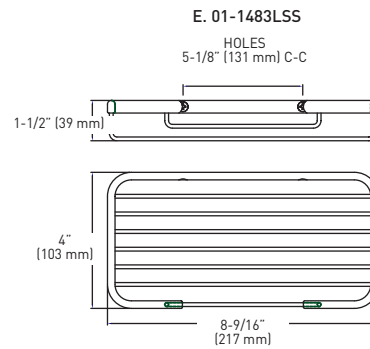

FEATURES

- › EXPOSED SURFACE MOUNT
- › SOLID BRASS AND STAINLESS STEEL CONSTRUCTIONS
- › MOUNTING HARDWARE INCLUDED

MEASUREMENTS ARE FOR REFERENCE ONLY. TAYMOR RESERVES THE RIGHT TO CHANGE THE PRODUCT SPECS WITHOUT NOTICE. FOR PRODUCT WARRANTY, PLEASE VISIT TAYMOR WEBSITE FOR DETAILS.

SHOWER BASKETS - SOLID BRASS RETAIL PACK	SATIN NICKEL 15	POLISHED CHROME 26	STAINLESS STEEL 32	CASE QTY.
A. SMALL UTILITY BASKET - 5" W x 3-1/2" D x 1" H	05-SN1083S	05-1083S	—	6
B. MEDIUM UTILITY BASKET - 6-1/4" W x 4-1/4" D x 1-5/8" H	05-SN1083M	05-1083M	—	6
C. LARGE UTILITY BASKET - 8-1/2" W x 4-1/4" D x 1-5/8" H	05-SN1083L	05-1083L	—	6
SHOWER BASKETS - STAINLESS STEEL BUILDER PACK				
D. MEDIUM UTILITY BASKET - 6" W x 4-1/4" D x 1-1/8" H	—	—	01-1483MSS	6
E. LARGE UTILITY BASKET - 8-9/16" W x 4" D x 1-1/2" H	—	—	01-1483LSS	6