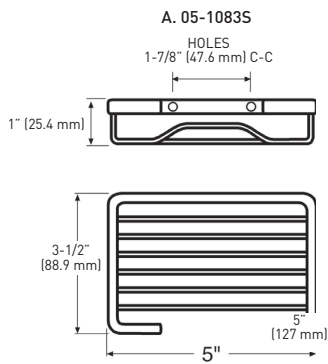

FEATURES

- › EXPOSED SURFACE MOUNT
- › SOLID BRASS AND STAINLESS STEEL CONSTRUCTIONS
- › MOUNTING HARDWARE INCLUDED

MEASUREMENTS ARE FOR REFERENCE ONLY. TAYMOR RESERVES THE RIGHT TO CHANGE THE PRODUCT SPECS WITHOUT NOTICE. FOR PRODUCT WARRANTY, PLEASE VISIT TAYMOR WEBSITE FOR DETAILS.

SHOWER BASKETS - SOLID BRASS RETAIL PACK	SATIN NICKEL 15	POLISHED CHROME 26	STAINLESS STEEL 32	CASE QTY.
A. SMALL UTILITY BASKET - 5" W x 3-1/2" D x 1" H	05-SN1083S	05-1083S	—	6
B. MEDIUM UTILITY BASKET - 6-1/4" W x 4-1/4" D x 1-5/8" H	05-SN1083M	05-1083M	—	6
C. LARGE UTILITY BASKET - 8-1/2" W x 4-1/4" D x 1-5/8" H	05-SN1083L	05-1083L	—	6
SHOWER BASKETS - STAINLESS STEEL BUILDER PACK				
D. MEDIUM UTILITY BASKET - 6" W x 4-1/4" D x 1-1/8" H	—	—	01-1483MSS	6
E. LARGE UTILITY BASKET - 8-9/16" W x 4" D x 1-1/2" H	—	—	01-1483LSS	6