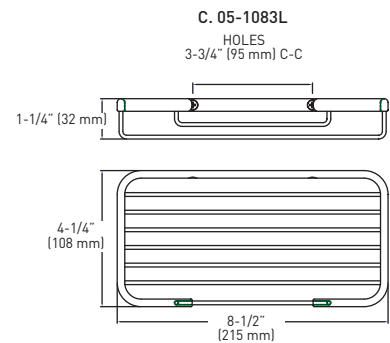

FEATURES

- › EXPOSED SURFACE MOUNT
- › SOLID BRASS AND STAINLESS STEEL CONSTRUCTIONS
- › MOUNTING HARDWARE INCLUDED

MEASUREMENTS ARE FOR REFERENCE ONLY. TAYMOR RESERVES THE RIGHT TO CHANGE THE PRODUCT SPECS WITHOUT NOTICE. FOR PRODUCT WARRANTY, PLEASE VISIT TAYMOR WEBSITE FOR DETAILS.

SHOWER BASKETS - SOLID BRASS RETAIL PACK	SATIN NICKEL 15	POLISHED CHROME 26	STAINLESS STEEL 32	CASE QTY.
A. SMALL UTILITY BASKET - 5" W x 3-1/2" D x 1" H	05-SN1083S	05-1083S	—	6
B. MEDIUM UTILITY BASKET - 6-1/4" W x 4-1/4" D x 1-5/8" H	05-SN1083M	05-1083M	—	6
C. LARGE UTILITY BASKET - 8-1/2" W x 4-1/4" D x 1-5/8" H	05-SN1083L	05-1083L	—	6
SHOWER BASKETS - STAINLESS STEEL BUILDER PACK				
D. MEDIUM UTILITY BASKET - 6" W x 4-1/4" D x 1-1/8" H	—	—	01-1483MSS	6
E. LARGE UTILITY BASKET - 8-9/16" W x 4" D x 1-1/2" H	—	—	01-1483LSS	6