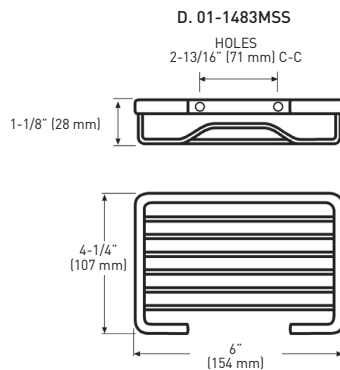

FEATURES

- › EXPOSED SURFACE MOUNT
- › SOLID BRASS AND STAINLESS STEEL CONSTRUCTIONS
- › MOUNTING HARDWARE INCLUDED

MEASUREMENTS ARE FOR REFERENCE ONLY. TAYMOR RESERVES THE RIGHT TO CHANGE THE PRODUCT SPECS WITHOUT NOTICE. FOR PRODUCT WARRANTY, PLEASE VISIT TAYMOR WEBSITE FOR DETAILS.

SHOWER BASKETS - SOLID BRASS RETAIL PACK	SATIN NICKEL 15	POLISHED CHROME 26	STAINLESS STEEL 32	CASE QTY.
A. SMALL UTILITY BASKET - 5" W x 3-1/2" D x 1" H	05-SN1083S	05-1083S	—	6
B. MEDIUM UTILITY BASKET - 6-1/4" W x 4-1/4" D x 1-5/8" H	05-SN1083M	05-1083M	—	6
C. LARGE UTILITY BASKET - 8-1/2" W x 4-1/4" D x 1-5/8" H	05-SN1083L	05-1083L	—	6
SHOWER BASKETS - STAINLESS STEEL BUILDER PACK				
D. MEDIUM UTILITY BASKET - 6" W x 4-1/4" D x 1-1/8" H	—	—	01-1483MSS	6
E. LARGE UTILITY BASKET - 8-9/16" W x 4" D x 1-1/2" H	—	—	01-1483LSS	6