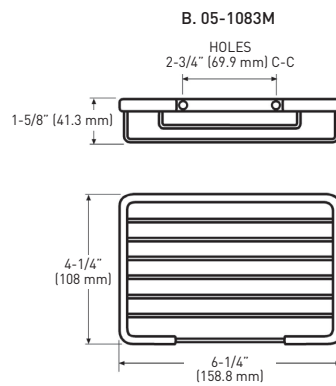

FEATURES

- › EXPOSED SURFACE MOUNT
- › SOLID BRASS AND STAINLESS STEEL CONSTRUCTIONS
- › MOUNTING HARDWARE INCLUDED

MEASUREMENTS ARE FOR REFERENCE ONLY. TAYMOR RESERVES THE RIGHT TO CHANGE THE PRODUCT SPECS WITHOUT NOTICE. FOR PRODUCT WARRANTY, PLEASE VISIT TAYMOR WEBSITE FOR DETAILS.

SHOWER BASKETS - SOLID BRASS RETAIL PACK	SATIN NICKEL 15	POLISHED CHROME 26	STAINLESS STEEL 32	CASE QTY.
A. SMALL UTILITY BASKET - 5" W x 3-1/2" D x 1" H	05-SN1083S	05-1083S	—	6
B. MEDIUM UTILITY BASKET - 6-1/4" W x 4-1/4" D x 1-5/8" H	05-SN1083M	05-1083M	—	6
C. LARGE UTILITY BASKET - 8-1/2" W x 4-1/4" D x 1-5/8" H	05-SN1083L	05-1083L	—	6
SHOWER BASKETS - STAINLESS STEEL BUILDER PACK				
D. MEDIUM UTILITY BASKET - 6" W x 4-1/4" D x 1-1/8" H	—	—	01-1483MSS	6
E. LARGE UTILITY BASKET - 8-9/16" W x 4" D x 1-1/2" H	—	—	01-1483LSS	6