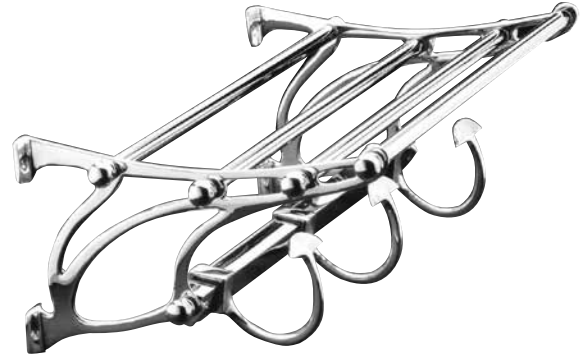

FEATURES

- › EXPOSED MOUNT
- › STEEL CONSTRUCTION
- › MOUNTING HARDWARE INCLUDED

MEASUREMENTS ARE FOR REFERENCE ONLY. TAYMOR RESERVES THE RIGHT TO CHANGE THE PRODUCT SPECS WITHOUT NOTICE. FOR PRODUCT WARRANTY, PLEASE VISIT TAYMOR WEBSITE FOR DETAILS.

DESCRIPTION RETAIL PACK	OIL RUBBED BRONZE 10B	POLISHED NICKEL 14	SATIN NICKEL 15	POLISHED CHROME 26	CASE QTY.
20" TOWEL BAR WITH 3 SLIDING ROBE HOOKS	02-D1047CORB	02-D1047PN	02-D1047SN	02-D1047	4