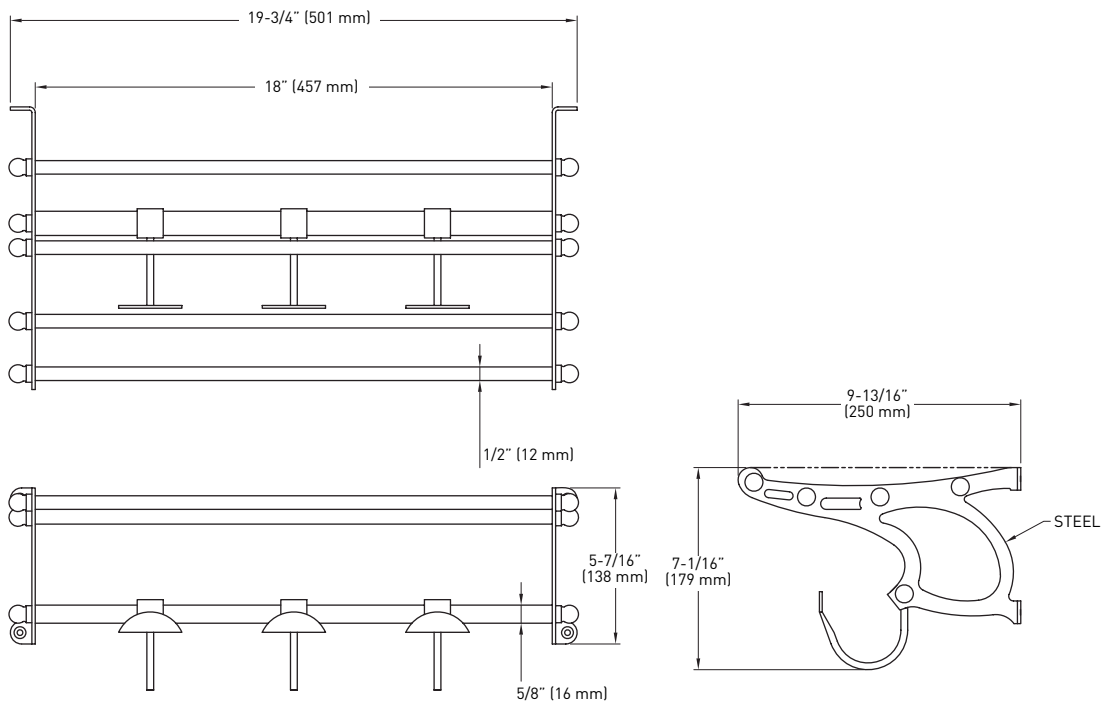

FEATURES

- › EXPOSED MOUNT
- › STEEL CONSTRUCTION
- › MOUNTING HARDWARE INCLUDED

MEASUREMENTS ARE FOR REFERENCE ONLY. TAYMOR RESERVES THE RIGHT TO CHANGE THE PRODUCT SPECS WITHOUT NOTICE. FOR PRODUCT WARRANTY, PLEASE VISIT TAYMOR WEBSITE FOR DETAILS.

DESCRIPTION RETAIL PACK	OIL RUBBED BRONZE 10B	POLISHED NICKEL 14	SATIN NICKEL 15	POLISHED CHROME 26	CASE QTY.
20" TOWEL BAR WITH 3 SLIDING ROBE HOOKS	02-D1047CORB	02-D1047PN	02-D1047SN	02-D1047	4