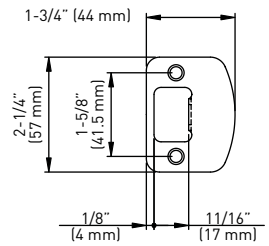

FULL LIP RADIUS STRIKE