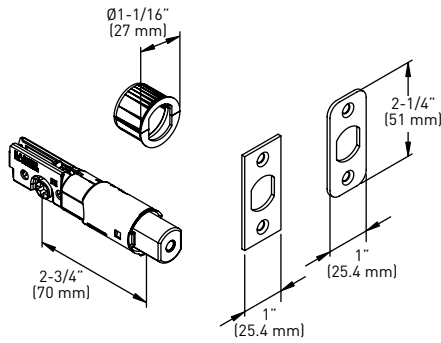

LONDON

PREMIER SERIES HANDLESET

VEGA
INSIDE LEVER

SPECIFICATIONS

- › ENTRY LOCK SOLUTION FOR SINGLE FAMILY RESIDENTIAL BUILDINGS
- › INCLUDES VEGA INTERIOR LEVER
- › UNIVERSAL 6-IN-1 LATCH: DRIVE IN, SQUARE MORTISE AND RADIUS CORNER WITH ADJUSTABLE BACKSET: 2-3/8" (60 mm) – 2-3/4" (70 mm)
- › INCLUDES ANTI-PRY COLLAR FOR REINFORCED SECURITY
- › HIGH TENSILE STEEL ANTI-SAW DEADBOLT WITH 1" THROW
- › STANDARD CENTER TO CENTER BORE DISTANCE: 5-1/2" (140 mm)
- › STANDARD BORE HOLES: 2-1/8" (54 mm) ALSO FITS SMALL DEADBOLT BORE: 1-1/2" (38 mm)
- › FITS STANDARD EXTERIOR DOOR THICKNESS: 1-3/4" (45 mm)
- › FULL LIP RADIUS CORNER SPRING LATCH STRIKE WITH ADJUSTABLE TAB
- › HIGH SECURITY DEADBOLT STRIKE

GRADE
2

ANSI GRADE 2

FULL KEYING SERVICES AVAILABLE

6 pin SC4 keyway, packaged in Keyed Different.

LIMITED LIFETIME MECHANICAL & FINISH WARRANTY

BUILDER PACK	AGED BRONZE 10B+	POLISHED NICKEL 14	SATIN NICKEL 15	MATTE BLACK 19	POLISHED CHROME 26	CASE QTY
London Handleset	30-D1016BRN	30-D1016PN	30-D1016SN	30-D1016BLK	30-D1016PC	4

6-IN-1 ADJUSTABLE DEADBOLT LATCH

FULL LIP RADIUS STRIKE

6-IN-1 SPRING LATCH

HIGH SECURITY STRIKE