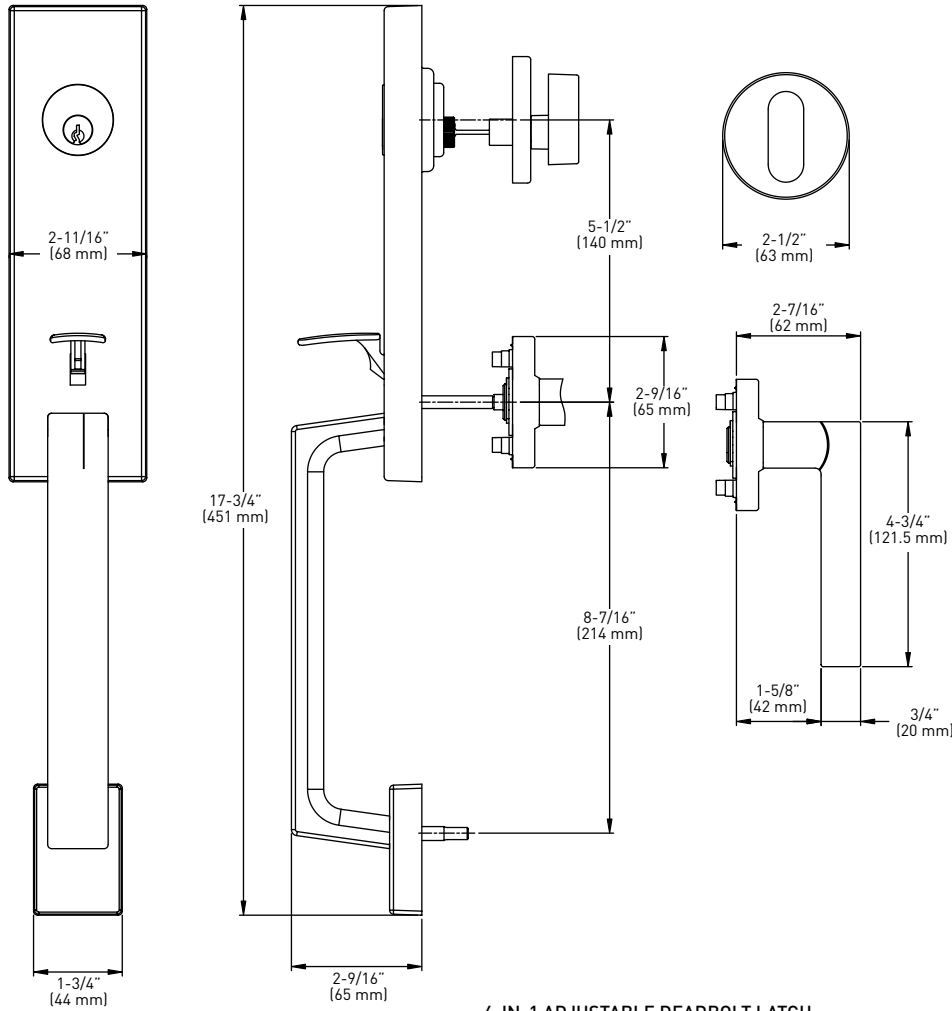

LONDON

PREMIER SERIES HANDLESET

VEGA
INSIDE LEVER

SPECIFICATIONS

- › ENTRY LOCK SOLUTION FOR SINGLE FAMILY RESIDENTIAL BUILDINGS
- › INCLUDES VEGA INTERIOR LEVER
- › UNIVERSAL 6-IN-1 LATCH: DRIVE IN, SQUARE MORTISE AND RADIUS CORNER WITH ADJUSTABLE BACKSET: 2-3/8" (60 mm) – 2-3/4" (70 mm)
- › INCLUDES ANTI-PRY COLLAR FOR REINFORCED SECURITY
- › HIGH TENSILE STEEL ANTI-SAW DEADBOLT WITH 1" THROW
- › STANDARD CENTER TO CENTER BORE DISTANCE: 5-1/2" (140 mm)
- › STANDARD BORE HOLES: 2-1/8" (54 mm) ALSO FITS SMALL DEADBOLT BORE: 1-1/2" (38 mm)
- › FITS STANDARD EXTERIOR DOOR THICKNESS: 1-3/4" (45 mm)
- › FULL LIP RADIUS CORNER SPRING LATCH STRIKE WITH ADJUSTABLE TAB
- › HIGH SECURITY DEADBOLT STRIKE

GRADE
2

ANSI GRADE 2

FULL KEYING SERVICES AVAILABLE

6 pin SC4 keyway, packaged in Keyed Different.

LIMITED LIFETIME MECHANICAL & FINISH WARRANTY

BUILDER PACK	AGED BRONZE 10B+	POLISHED NICKEL 14	SATIN NICKEL 15	MATTE BLACK 19	POLISHED CHROME 26	CASE QTY
London Handleset	30-D1016BRN	30-D1016PN	30-D1016SN	30-D1016BLK	30-D1016PC	4

6-IN-1 ADJUSTABLE DEADBOLT LATCH

FULL LIP RADIUS STRIKE

6-IN-1 SPRING LATCH

HIGH SECURITY STRIKE