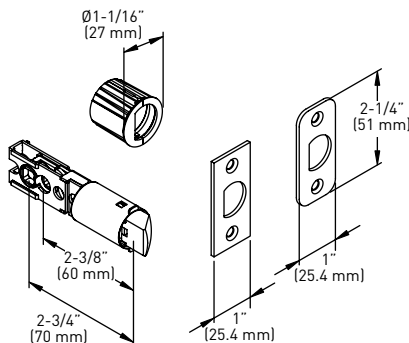

LONDON

PREMIER SERIES HANDLESET

VEGA
INSIDE LEVER

SPECIFICATIONS

- › ENTRY LOCK SOLUTION FOR SINGLE FAMILY RESIDENTIAL BUILDINGS
- › INCLUDES VEGA INTERIOR LEVER
- › UNIVERSAL 6-IN-1 LATCH: DRIVE IN, SQUARE MORTISE AND RADIUS CORNER WITH ADJUSTABLE BACKSET: 2-3/8" (60 mm) – 2-3/4" (70 mm)
- › INCLUDES ANTI-PRY COLLAR FOR REINFORCED SECURITY
- › HIGH TENSILE STEEL ANTI-SAW DEADBOLT WITH 1" THROW
- › STANDARD CENTER TO CENTER BORE DISTANCE: 5-1/2" (140 mm)
- › STANDARD BORE HOLES: 2-1/8" (54 mm) ALSO FITS SMALL DEADBOLT BORE: 1-1/2" (38 mm)
- › FITS STANDARD EXTERIOR DOOR THICKNESS: 1-3/4" (45 mm)
- › FULL LIP RADIUS CORNER SPRING LATCH STRIKE WITH ADJUSTABLE TAB
- › HIGH SECURITY DEADBOLT STRIKE

GRADE
2

ANSI GRADE 2

FULL KEYING SERVICES AVAILABLE

6 pin SC4 keyway, packaged in Keyed Different.

LIMITED LIFETIME MECHANICAL & FINISH WARRANTY

BUILDER PACK	AGED BRONZE 10B+	POLISHED NICKEL 14	SATIN NICKEL 15	MATTE BLACK 19	POLISHED CHROME 26	CASE QTY
London Handleset	30-D1016BRN	30-D1016PN	30-D1016SN	30-D1016BLK	30-D1016PC	4

6-IN-1 ADJUSTABLE DEADBOLT LATCH

FULL LIP RADIUS STRIKE

6-IN-1 SPRING LATCH

HIGH SECURITY STRIKE