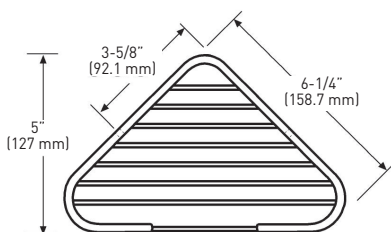

### FEATURES

- › EXPOSED SURFACE MOUNT
- › SOLID BRASS AND STAINLESS STEEL CONSTRUCTIONS
- › MOUNTING HARDWARE INCLUDED

A. 05-1086S

B. 05-1086M  
D. 01-1486MSS

C. 05-1086L

MEASUREMENTS ARE FOR REFERENCE ONLY. TAYMOR RESERVES THE RIGHT TO CHANGE THE PRODUCT SPECS WITHOUT NOTICE. FOR PRODUCT WARRANTY, PLEASE VISIT TAYMOR WEBSITE FOR DETAILS.

SHOWER BASKETS - SOLID BRASS   RETAIL PACK	SATIN NICKEL 15	POLISHED CHROME 26	STAINLESS STEEL 32	CASE QTY.
A. SMALL CORNER BASKET - 8-1/4" W x 5" D x 1-5/8" H	05-SN1086S	—	05-1086S	6
B. MEDIUM CORNER BASKET - 9" W x 5-1/2" D x 2-1/2" H	05-SN1086M	—	05-1086M	6
C. LARGE CORNER BASKET - 13-5/8" W x 8" D x 3-1/2" H	05-SN1086L	—	05-1086L	6
SHOWER BASKETS - STAINLESS STEEL   BUILDER PACK	—	—	01-1486MSS	6
D. MEDIUM CORNER BASKET - 9" W x 5-1/2" D x 2-1/2" H	—	—	01-1486MSS	6