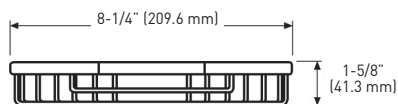

### FEATURES

- › EXPOSED SURFACE MOUNT
- › SOLID BRASS AND STAINLESS STEEL CONSTRUCTIONS
- › MOUNTING HARDWARE INCLUDED

A. 05-1086S

B. 05-1086M  
D. 01-1486MSS

C. 05-1086L

MEASUREMENTS ARE FOR REFERENCE ONLY. TAYMOR RESERVES THE RIGHT TO CHANGE THE PRODUCT SPECS WITHOUT NOTICE. FOR PRODUCT WARRANTY, PLEASE VISIT TAYMOR WEBSITE FOR DETAILS.

SHOWER BASKETS - SOLID BRASS   RETAIL PACK	SATIN NICKEL 15	POLISHED CHROME 26	STAINLESS STEEL 32	CASE QTY.
A. SMALL CORNER BASKET - 8-1/4" W x 5" D x 1-5/8" H	05-SN1086S	—	05-1086S	6
B. MEDIUM CORNER BASKET - 9" W x 5-1/2" D x 2-1/2" H	05-SN1086M	—	05-1086M	6
C. LARGE CORNER BASKET - 13-5/8" W x 8" D x 3-1/2" H	05-SN1086L	—	05-1086L	6
SHOWER BASKETS - STAINLESS STEEL   BUILDER PACK	—	—	01-1486MSS	6
D. MEDIUM CORNER BASKET - 9" W x 5-1/2" D x 2-1/2" H	—	—	01-1486MSS	6