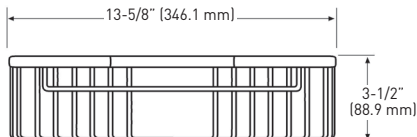

### FEATURES

- › EXPOSED SURFACE MOUNT
- › SOLID BRASS AND STAINLESS STEEL CONSTRUCTIONS
- › MOUNTING HARDWARE INCLUDED

A. 05-1086S

B. 05-1086M  
D. 01-1486MSS

C. 05-1086L

MEASUREMENTS ARE FOR REFERENCE ONLY. TAYMOR RESERVES THE RIGHT TO CHANGE THE PRODUCT SPECS WITHOUT NOTICE. FOR PRODUCT WARRANTY, PLEASE VISIT TAYMOR WEBSITE FOR DETAILS.

SHOWER BASKETS - SOLID BRASS   RETAIL PACK	SATIN NICKEL 15	POLISHED CHROME 26	STAINLESS STEEL 32	CASE QTY.
A. SMALL CORNER BASKET - 8-1/4" W x 5" D x 1-5/8" H	05-SN1086S	—	05-1086S	6
B. MEDIUM CORNER BASKET - 9" W x 5-1/2" D x 2-1/2" H	05-SN1086M	—	05-1086M	6
C. LARGE CORNER BASKET - 13-5/8" W x 8" D x 3-1/2" H	05-SN1086L	—	05-1086L	6
SHOWER BASKETS - STAINLESS STEEL   BUILDER PACK	—	—	01-1486MSS	6
D. MEDIUM CORNER BASKET - 9" W x 5-1/2" D x 2-1/2" H	—	—	01-1486MSS	6