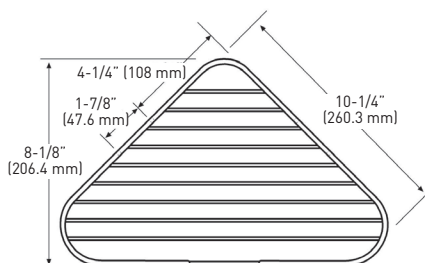

### FEATURES

- › EXPOSED SURFACE MOUNT
- › SOLID BRASS AND STAINLESS STEEL CONSTRUCTIONS
- › MOUNTING HARDWARE INCLUDED

A. 05-1086S

B. 05-1086M  
D. 01-1486MSS

C. 05-1086L

MEASUREMENTS ARE FOR REFERENCE ONLY. TAYMOR RESERVES THE RIGHT TO CHANGE THE PRODUCT SPECS WITHOUT NOTICE. FOR PRODUCT WARRANTY, PLEASE VISIT TAYMOR WEBSITE FOR DETAILS.

SHOWER BASKETS - SOLID BRASS   RETAIL PACK	SATIN NICKEL 15	POLISHED CHROME 26	STAINLESS STEEL 32	CASE QTY.
A. SMALL CORNER BASKET - 8-1/4" W x 5" D x 1-5/8" H	05-SN1086S	—	05-1086S	6
B. MEDIUM CORNER BASKET - 9" W x 5-1/2" D x 2-1/2" H	05-SN1086M	—	05-1086M	6
C. LARGE CORNER BASKET - 13-5/8" W x 8" D x 3-1/2" H	05-SN1086L	—	05-1086L	6
SHOWER BASKETS - STAINLESS STEEL   BUILDER PACK	—	—	01-1486MSS	6
D. MEDIUM CORNER BASKET - 9" W x 5-1/2" D x 2-1/2" H	—	—	01-1486MSS	6