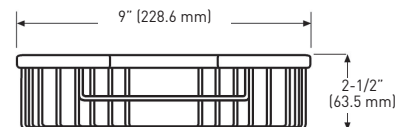

### FEATURES

- › EXPOSED SURFACE MOUNT
- › SOLID BRASS AND STAINLESS STEEL CONSTRUCTIONS
- › MOUNTING HARDWARE INCLUDED

A. 05-1086S

B. 05-1086M  
D. 01-1486MSS

C. 05-1086L

MEASUREMENTS ARE FOR REFERENCE ONLY. TAYMOR RESERVES THE RIGHT TO CHANGE THE PRODUCT SPECS WITHOUT NOTICE. FOR PRODUCT WARRANTY, PLEASE VISIT TAYMOR WEBSITE FOR DETAILS.

SHOWER BASKETS - SOLID BRASS   RETAIL PACK	SATIN NICKEL 15	POLISHED CHROME 26	STAINLESS STEEL 32	CASE QTY.
A. SMALL CORNER BASKET - 8-1/4" W x 5" D x 1-5/8" H	05-SN1086S	—	05-1086S	6
B. MEDIUM CORNER BASKET - 9" W x 5-1/2" D x 2-1/2" H	05-SN1086M	—	05-1086M	6
C. LARGE CORNER BASKET - 13-5/8" W x 8" D x 3-1/2" H	05-SN1086L	—	05-1086L	6
SHOWER BASKETS - STAINLESS STEEL   BUILDER PACK	—	—	01-1486MSS	6
D. MEDIUM CORNER BASKET - 9" W x 5-1/2" D x 2-1/2" H	—	—	01-1486MSS	6