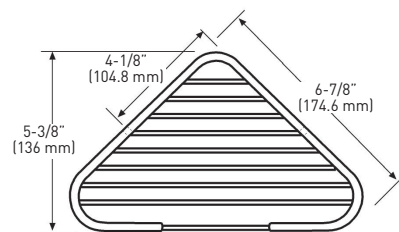

### FEATURES

- › EXPOSED SURFACE MOUNT
- › SOLID BRASS AND STAINLESS STEEL CONSTRUCTIONS
- › MOUNTING HARDWARE INCLUDED

A. 05-1086S

B. 05-1086M  
D. 01-1486MSS

C. 05-1086L

MEASUREMENTS ARE FOR REFERENCE ONLY. TAYMOR RESERVES THE RIGHT TO CHANGE THE PRODUCT SPECS WITHOUT NOTICE. FOR PRODUCT WARRANTY, PLEASE VISIT TAYMOR WEBSITE FOR DETAILS.

SHOWER BASKETS - SOLID BRASS   RETAIL PACK	SATIN NICKEL 15	POLISHED CHROME 26	STAINLESS STEEL 32	CASE QTY.
A. SMALL CORNER BASKET - 8-1/4" W x 5" D x 1-5/8" H	05-SN1086S	—	05-1086S	6
B. MEDIUM CORNER BASKET - 9" W x 5-1/2" D x 2-1/2" H	05-SN1086M	—	05-1086M	6
C. LARGE CORNER BASKET - 13-5/8" W x 8" D x 3-1/2" H	05-SN1086L	—	05-1086L	6
SHOWER BASKETS - STAINLESS STEEL   BUILDER PACK	—	—	01-1486MSS	6
D. MEDIUM CORNER BASKET - 9" W x 5-1/2" D x 2-1/2" H	—	—	01-1486MSS	6