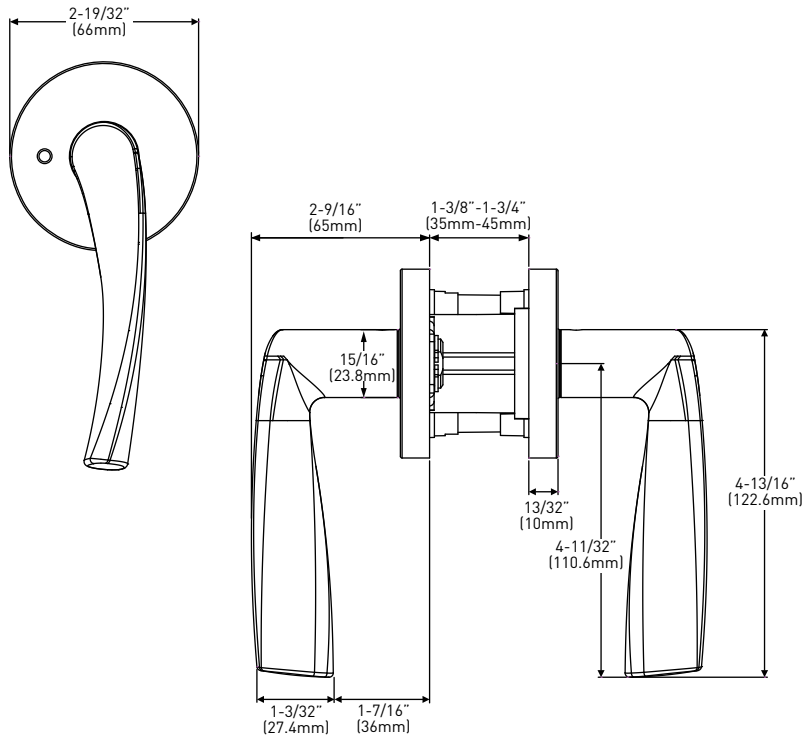

### SPECIFICATIONS

- › CONCEALED SCREW MOUNT
- › PUSH BUTTON AUTO-RELEASE ON PRIVACY FUNCTION
- › FULLY REVERSIBLE ON PRIVACY & PASSAGE FUNCTIONS
- › 45° LATCH RETRACTION
- › 6-IN-1 LATCH STANDARD
- › BUILT-IN COLLAR TO REDUCE SLIPPAGE AND PRYING FOR MAXIMUM SECURITY
- › ANSI GRADE 3
- › 1-3/4" x 2-1/4" FULL LIP RADIUS CORNER STRIKE WITH ADJUSTABLE TAB STANDARD
- › FOR 2-1/8" DOOR BORE HOLES
- › FOR 1-3/8" TO 1-3/4" THICK DOORS
- › LIMITED LIFETIME MECHANICAL AND FINISH WARRANTY
- › BUILDER PACK