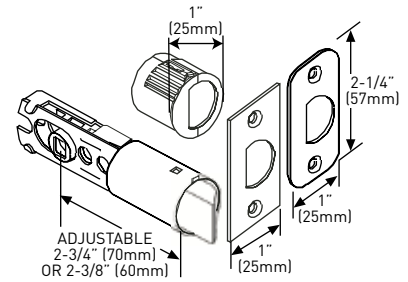

### SPECIFICATIONS

- › CONCEALED SCREW MOUNT
- › PUSH BUTTON AUTO-RELEASE ON PRIVACY FUNCTION
- › FULLY REVERSIBLE ON PRIVACY & PASSAGE FUNCTIONS
- › 45° LATCH RETRACTION
- › 6-IN-1 LATCH STANDARD
- › BUILT-IN COLLAR TO REDUCE SLIPPAGE AND PRYING FOR MAXIMUM SECURITY
- › ANSI GRADE 3
- › 1-3/4" x 2-1/4" FULL LIP RADIUS CORNER STRIKE WITH ADJUSTABLE TAB STANDARD
- › FOR 2-1/8" DOOR BORE HOLES
- › FOR 1-3/8" TO 1-3/4" THICK DOORS
- › LIMITED LIFETIME MECHANICAL AND FINISH WARRANTY
- › BUILDER PACK