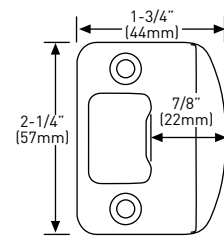

FULL LIP RADIUS STRIKE

FIRE RATING OPTION

- › AN APPROVED FIRECAN AND LATCH MAY BE ORDERED WITH LOCKS TO MEET BUILDING CODE REQUIREMENTS FOR 20 MINUTE FIRE RATING STANDARDS. FIRECANS AND LATCH ARE NOT SOLD SEPARATELY.

ROSE KIT OPTION

- › SQUARE AND DECORATIVE ROUND ROSE KITS ARE AVAILABLE TO ORDER SEPARATELY.

BUILDER PACK	AGED BRONZE 10B+	SATIN NICKEL 15	SATIN CHROME 26D	CASE QTY
Privacy	30-D006324BRN	30-D006324SN	30-D006324SC	20
Passage	30-D006334BRN	30-D006334SN	30-D006334SC	20
Inside trim RH	30-HL0063BRNR	30-HL0063SNR	30-HL0063SCR	20
Inside trim LH	30-HL0063BRNL	30-HL0063SNL	30-HL0063SCL	20
Dummy RH	30-634BRNR	30-634SNR	30-634SCR	20
Dummy LH	30-634BRNL	30-634SNL	30-634SCL	20