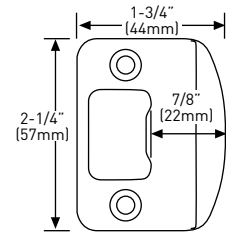

**6-IN-1 PRIVACY/PASSAGE LATCH**

**FULL LIP RADIUS STRIKE**

**SPECIFICATIONS**

- APPLICATION: INTERIOR LOCK SOLUTION FOR SINGLE-FAMILY RESIDENTIAL BUILDINGS AND MULTI-FAMILY RESIDENTIAL BUILDINGS
- UNIVERSAL 6-IN-1 LATCH: DRIVE IN, SQUARE MORTISE AND RADIUS CORNER WITH ADJUSTABLE BACKSET:  $2-3/8"$  (60 mm) –  $2-3/4"$  (70 mm)
- ANSI GRADE 3 COMPLIANT
- STANDARD BORE HOLES:  $2-1/8"$  (54 mm)
- FITS STANDARD DOOR THICKNESS:  $1-3/8"$  (35 mm) –  $1-3/4"$  CH (45 mm)
- FULL LIP RADIUS CORNER STRIKE WITH ADJUSTABLE TAB STANDARD:  $1-3/4" \times 2-1/4"$  (45 mm X 57 mm)
- LIFETIME MECHANICAL AND FINISH WARRANTY