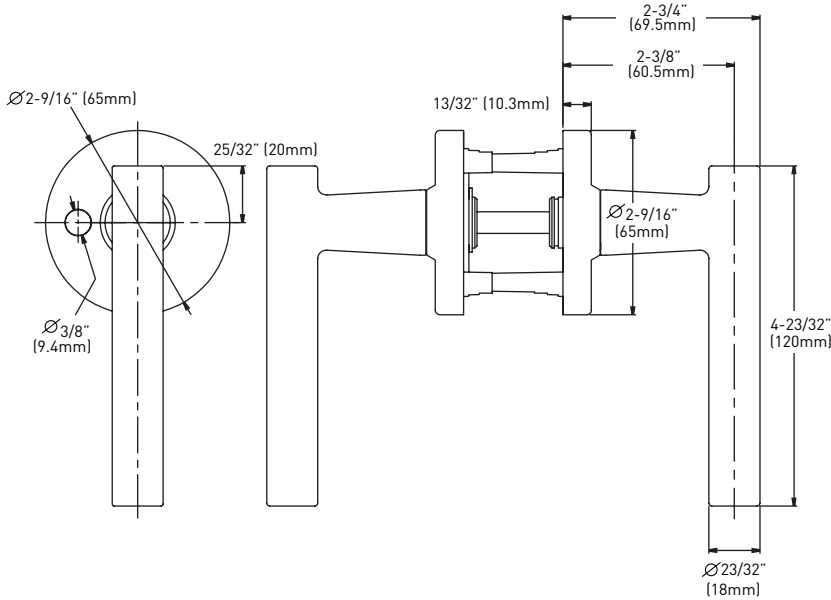

**6-IN-1 PRIVACY/PASSAGE LATCH**

**FULL LIP RADIUS STRIKE**

**SPECIFICATIONS**

- APPLICATION: INTERIOR LOCK SOLUTION FOR SINGLE-FAMILY RESIDENTIAL BUILDINGS AND MULTI-FAMILY RESIDENTIAL BUILDINGS
- UNIVERSAL 6-IN-1 LATCH: DRIVE IN, SQUARE MORTISE AND RADIUS CORNER WITH ADJUSTABLE BACKSET:  $2-3/8"$  (60 mm) –  $2-3/4"$  (70 mm)
- ANSI GRADE 3 COMPLIANT
- STANDARD BORE HOLES:  $2-1/8"$  (54 mm)
- FITS STANDARD DOOR THICKNESS:  $1-3/8"$  (35 mm) –  $1-3/4"$  CH (45 mm)
- FULL LIP RADIUS CORNER STRIKE WITH ADJUSTABLE TAB STANDARD:  $1-3/4" \times 2-1/4"$  (45 mm X 57 mm)
- LIFETIME MECHANICAL AND FINISH WARRANTY