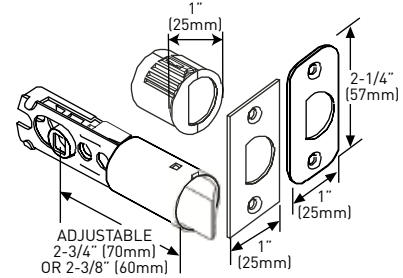

**6-IN-1 PRIVACY/PASSAGE LATCH**

**FULL LIP RADIUS STRIKE**

**SPECIFICATIONS**

- APPLICATION: INTERIOR LOCK SOLUTION FOR SINGLE-FAMILY RESIDENTIAL BUILDINGS AND MULTI-FAMILY RESIDENTIAL BUILDINGS
- UNIVERSAL 6-IN-1 LATCH: DRIVE IN, SQUARE MORTISE AND RADIUS CORNER WITH ADJUSTABLE BACKSET:  $2-3/8"$  (60 mm) –  $2-3/4"$  (70 mm)
- ANSI GRADE 3 COMPLIANT
- STANDARD BORE HOLES:  $2-1/8"$  (54 mm)
- FITS STANDARD DOOR THICKNESS:  $1-3/8"$  (35 mm) –  $1-3/4"$  CH (45 mm)
- FULL LIP RADIUS CORNER STRIKE WITH ADJUSTABLE TAB STANDARD:  $1-3/4" \times 2-1/4"$  (45 mm X 57 mm)
- LIFETIME MECHANICAL AND FINISH WARRANTY