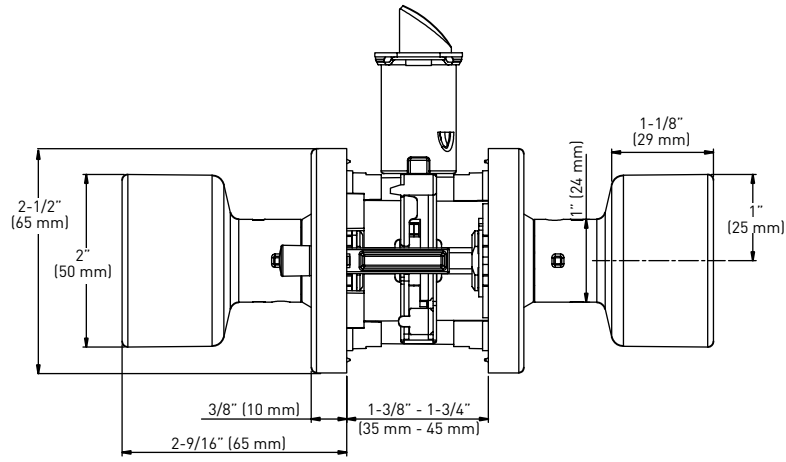

6-IN-1 PRIVACY/PASSAGE LATCH