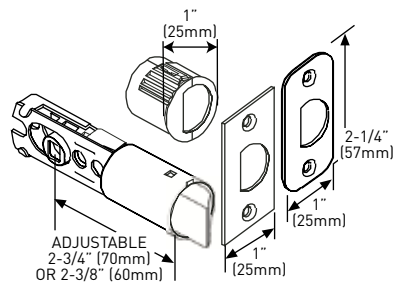

6-IN-1 PRIVACY/PASSAGE LATCH