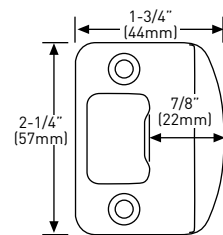

FULL LIP RADIUS STRIKE