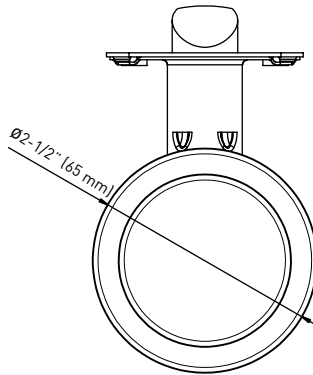

6-IN-1 PRIVACY/PASSAGE LATCH