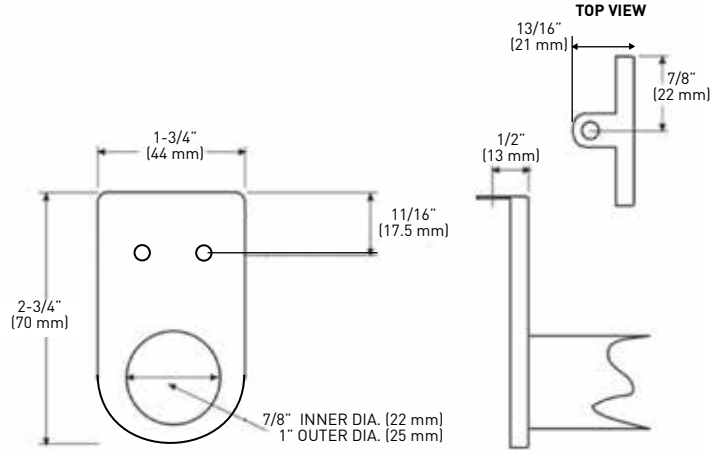

RESIDENTIAL HARDWARE

CLOSET HARDWARE

ZINC

WHITE

ADJUSTABLE METAL CLOSET RODS

- › STEEL CONSTRUCTION
- › COMPLETE WITH COMBO HEAD SCREWS
- › 1" [25 mm] DIAMETER ROD

POLY BAGGED WITH UPC	ZINC	WH WHITE	CASE PACK
18" - 30" (457 mm - 762 mm)	25-MR1830	25-MR1830W	10
30" - 48" (762 mm - 1219 mm)	25-MR3048	25-MR3048W	10
48" - 72" (1219 mm - 1829 mm)	25-MR4872	25-MR4872W	10
72" - 96" (1829 mm - 2438 mm)	25-MR7296	25-MR7296W	10
72" - 120" (1829 mm - 3048 mm)	25-MR72120	-	10
96" - 150" (2438 mm - 3810 mm)	25-MR96150	25-MR96150W	10