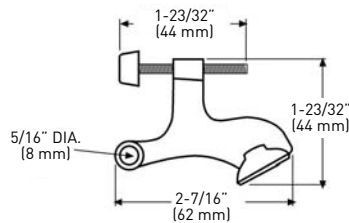

SPECIFICATIONS

- › ZINC DIE-CAST CONSTRUCTION
- › COMPLETE WITH RUBBER STOPS

POLY BAGGED WITH UPC	OIL RUBBED BRONZE 10B	OIL RUBBED BRONZE 10B	SATIN NICKEL 15	NICKEL	CASE QTY
HEAVY DUTY HINGE PIN DOOR STOP	25-P4625ORB	25-P4624ORB	25-P4624SN	25-P4624N	50

SPECIFICATIONS

- › SELF ADJUSTABLE SHOE
- › ZINC DIE-CAST CONSTRUCTION
- › COMPLETE WITH RUBBER STOP

POLY BAGGED WITH UPC	10B OIL RUBBED BRONZE	10B OIL RUBBED BRONZE	15 SATIN NICKEL	CASE PACK
WIDE ANGLE HINGE PIN DOOR STOP	25-B4635ORB	25-B4634ORB	25-B4634SN	20