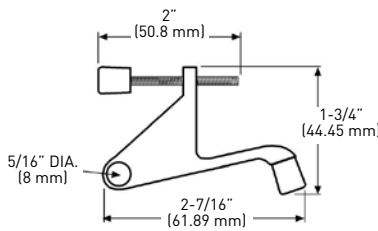

SPECIFICATIONS

- › ADJUSTABLE DOOR OPENING ANGLE
- › ZINC DIE-CAST CONSTRUCTION
- › COMPLETE WITH RUBBER STOPS

POLY BAGGED WITH UPC	OIL RUBBED BRONZE 10B	SATIN NICKEL 15	NICKEL	MATTE BLACK 19	SATIN CHROME 26D	CASE QTY
HINGE PIN DOOR STOP	25-B4614ORB	25-B4614SN	25-B4614N	25-B4614BLK	25-B4614SC	50

SPECIFICATIONS

- › ZINC DIE-CAST CONSTRUCTION
- › COMPLETE WITH RUBBER STOP

POLY BAGGED WITH UPC	OIL RUBBED BRONZE 10B	OIL RUBBED BRONZE 10B	SATIN NICKEL 15	POLISHED CHROME 26	CASE QTY
DOOR SAVER HINGE PIN DOOR STOP	25-P4615SPORB	25-P4614SPORB	25-P4614SPSN	25-P4614SPPC	50

SPECIFICATIONS

- › ZINC DIE-CAST CONSTRUCTION
- › COMPLETE WITH RUBBER STOPS

POLY BAGGED WITH UPC	OIL RUBBED BRONZE 10B	OIL RUBBED BRONZE 10B	SATIN NICKEL 15	NICKEL	CASE QTY
HEAVY DUTY HINGE PIN DOOR STOP	25-P4625ORB	25-P4624ORB	25-P4624SN	25-P4624N	50

SPECIFICATIONS

- › SELF ADJUSTABLE SHOE
- › ZINC DIE-CAST CONSTRUCTION
- › COMPLETE WITH RUBBER STOP

POLY BAGGED WITH UPC	10B OIL RUBBED BRONZE	10B OIL RUBBED BRONZE	15 SATIN NICKEL	CASE PACK
WIDE ANGLE HINGE PIN DOOR STOP	25-B4635ORB	25-B4634ORB	25-B4634SN	20