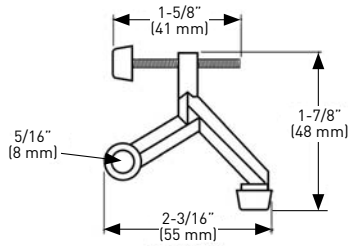

SPECIFICATIONS

- › ADJUSTABLE DOOR OPENING ANGLE
- › ZINC DIE-CAST CONSTRUCTION
- › COMPLETE WITH RUBBER STOPS

POLY BAGGED WITH UPC	OIL RUBBED BRONZE 10B	SATIN NICKEL 15	NICKEL	MATTE BLACK 19	SATIN CHROME 26D	CASE QTY
HINGE PIN DOOR STOP	25-B4614ORB	25-B4614SN	25-B4614N	25-B4614BLK	25-B4614SC	50

SPECIFICATIONS

- › ZINC DIE-CAST CONSTRUCTION
- › COMPLETE WITH RUBBER STOP

POLY BAGGED WITH UPC	OIL RUBBED BRONZE 10B	OIL RUBBED BRONZE 10B	SATIN NICKEL 15	POLISHED CHROME 26	CASE QTY
DOOR SAVER HINGE PIN DOOR STOP	25-P4615SPORB	25-P4614SPORB	25-P4614SPSN	25-P4614SPPC	50

SPECIFICATIONS

- › ZINC DIE-CAST CONSTRUCTION
- › COMPLETE WITH RUBBER STOPS

POLY BAGGED WITH UPC	OIL RUBBED BRONZE 10B	OIL RUBBED BRONZE 10B	SATIN NICKEL 15	NICKEL	CASE QTY
HEAVY DUTY HINGE PIN DOOR STOP	25-P4625ORB	25-P4624ORB	25-P4624SN	25-P4624N	50

SPECIFICATIONS

- › SELF ADJUSTABLE SHOE
- › ZINC DIE-CAST CONSTRUCTION
- › COMPLETE WITH RUBBER STOP

POLY BAGGED WITH UPC	10B OIL RUBBED BRONZE	10B OIL RUBBED BRONZE	15 SATIN NICKEL	CASE PACK
WIDE ANGLE HINGE PIN DOOR STOP	25-B4635ORB	25-B4634ORB	25-B4634SN	20