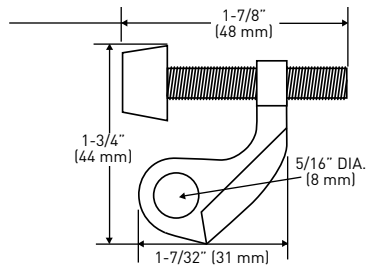

SPECIFICATIONS

- › ADJUSTABLE DOOR OPENING ANGLE
- › ZINC DIE-CAST CONSTRUCTION
- › COMPLETE WITH RUBBER STOPS

POLY BAGGED WITH UPC	OIL RUBBED BRONZE 10B	SATIN NICKEL 15	NICKEL	MATTE BLACK 19	SATIN CHROME 26D	CASE QTY
HINGE PIN DOOR STOP	25-B4614ORB	25-B4614SN	25-B4614N	25-B4614BLK	25-B4614SC	50

SPECIFICATIONS

- › ZINC DIE-CAST CONSTRUCTION
- › COMPLETE WITH RUBBER STOP

POLY BAGGED WITH UPC	OIL RUBBED BRONZE 10B	OIL RUBBED BRONZE 10B	SATIN NICKEL 15	POLISHED CHROME 26	CASE QTY
DOOR SAVER HINGE PIN DOOR STOP	25-P4615SPORB	25-P4614SPORB	25-P4614SPSN	25-P4614SPPC	50

SPECIFICATIONS

- › ZINC DIE-CAST CONSTRUCTION
- › COMPLETE WITH RUBBER STOPS

POLY BAGGED WITH UPC	OIL RUBBED BRONZE 10B	OIL RUBBED BRONZE 10B	SATIN NICKEL 15	NICKEL	CASE QTY
HEAVY DUTY HINGE PIN DOOR STOP	25-P4625ORB	25-P4624ORB	25-P4624SN	25-P4624N	50

SPECIFICATIONS

- › SELF ADJUSTABLE SHOE
- › ZINC DIE-CAST CONSTRUCTION
- › COMPLETE WITH RUBBER STOP

POLY BAGGED WITH UPC	10B OIL RUBBED BRONZE	10B OIL RUBBED BRONZE	15 SATIN NICKEL	CASE PACK
WIDE ANGLE HINGE PIN DOOR STOP	25-B4635ORB	25-B4634ORB	25-B4634SN	20