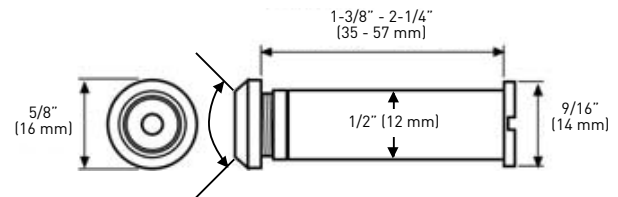

### 160° UL PEEP HOLE

- > 20 MINUTE UL RATED DOOR VIEWER
- > SOLID BRASS
- > BORE SIZE 1/2" (12 mm)
- > ADJUSTABLE FROM 1-3/8" TO 2" (35 mm TO 50 mm)
- > 160° FIELD OF VISION
- > TWO PLASTIC LENSES AND ONE EXTERIOR GLASS LENS

### 160° PEEP HOLE

- > BORE SIZE 1/2" (12 mm)
- > ADJUSTABLE FROM 1-3/8" TO 2-1/4" (35 mm TO 57 mm)
- > 160° FIELD OF VISION
- > ZINC DIECAST CONSTRUCTION
- > PLASTIC LENSES

BOX PACK	15 SATIN NICKEL	NICKEL	26D SATIN CHROME	CASE PACK
160° DOOR VIEWER	37-P4841SN	37-P4841N	37-P4841SC	25

### 180° UL PEEP HOLE

- > 20 MINUTE UL RATED DOOR VIEWER
- > SOLID BRASS
- > BORE SIZE 9/16" (14 mm)
- > ADJUSTABLE FROM 1-3/8" TO 2" (35 mm TO 50 mm)
- > 180° FIELD OF VISION
- > THREE PLASTIC LENSES AND ONE EXTERIOR GLASS LENS

### 180° PEEP HOLE

- > BORE SIZE 9/16" (14 mm)
- > ADJUSTABLE FROM 1-3/8" TO 2-1/4" (35 mm TO 57 mm)
- > 180° FIELD OF VISION
- > ZINC DIECAST CONSTRUCTION
- > PLASTIC LENSES

BOX PACK	3 POLISHED BRASS	10B OIL RUBBED BRONZE	15 SATIN NICKEL	NICKEL	26D SATIN CHROME	CASE PACK
180° DOOR VIEWER	37-P4846B	37-P4846ORB	37-P4846SN	37-P4846N	37-P4846SC	25