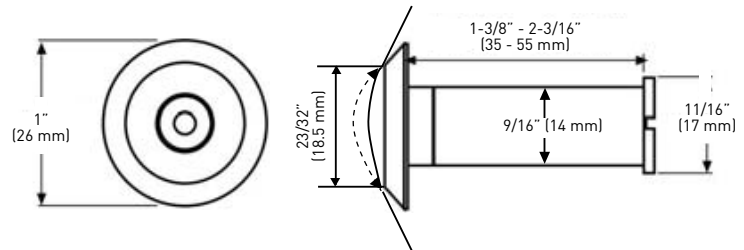

### 160° PEEP HOLE

- > BORE SIZE 1/2" (12 mm)
- > ADJUSTABLE FROM 1-3/8" TO 2-1/4" (35 mm TO 57 mm)
- > 160° FIELD OF VISION
- > ZINC DIECAST CONSTRUCTION
- > PLASTIC LENSES

BOX PACK	15 SATIN NICKEL	NICKEL	26D SATIN CHROME	CASE PACK
160° DOOR VIEWER	37-P4841SN	37-P4841N	37-P4841SC	25

### 180° UL PEEP HOLE

- > 20 MINUTE UL RATED DOOR VIEWER
- > SOLID BRASS
- > BORE SIZE 9/16" (14 mm)
- > ADJUSTABLE FROM 1-3/8" TO 2" (35 mm TO 50 mm)
- > 180° FIELD OF VISION
- > THREE PLASTIC LENSES AND ONE EXTERIOR GLASS LENS

### 180° PEEP HOLE

- > BORE SIZE 9/16" (14 mm)
- > ADJUSTABLE FROM 1-3/8" TO 2-1/4" (35 mm TO 57 mm)
- > 180° FIELD OF VISION
- > ZINC DIECAST CONSTRUCTION
- > PLASTIC LENSES

BOX PACK	3 POLISHED BRASS	10B OIL RUBBED BRONZE	15 SATIN NICKEL	NICKEL	26D SATIN CHROME	CASE PACK
180° DOOR VIEWER	37-P4846B	37-P4846ORB	37-P4846SN	37-P4846N	37-P4846SC	25