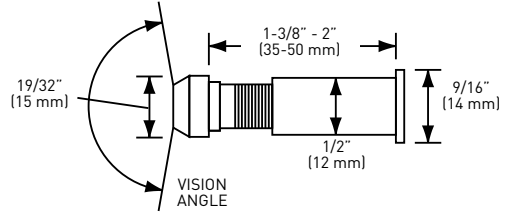

### 160° UL PEEP HOLE

- > 20 MINUTE UL RATED DOOR VIEWER
- > SOLID BRASS
- > BORE SIZE 1/2" (12 mm)
- > ADJUSTABLE FROM 1-3/8" TO 2" (35 mm TO 50 mm)
- > 160° FIELD OF VISION
- > TWO PLASTIC LENSES AND ONE EXTERIOR GLASS LENS

### 160° PEEP HOLE

- > BORE SIZE 1/2" (12 mm)
- > ADJUSTABLE FROM 1-3/8" TO 2-1/4" (35 mm TO 57 mm)
- > 160° FIELD OF VISION
- > ZINC DIECAST CONSTRUCTION
- > PLASTIC LENSES

BOX PACK	15 SATIN NICKEL	NICKEL	26D SATIN CHROME	CASE PACK
160° DOOR VIEWER	37-P4841SN	37-P4841N	37-P4841SC	25

### 180° UL PEEP HOLE

- > 20 MINUTE UL RATED DOOR VIEWER
- > SOLID BRASS
- > BORE SIZE 9/16" (14 mm)
- > ADJUSTABLE FROM 1-3/8" TO 2" (35 mm TO 50 mm)
- > 180° FIELD OF VISION
- > THREE PLASTIC LENSES AND ONE EXTERIOR GLASS LENS

### 180° PEEP HOLE

- > BORE SIZE 9/16" (14 mm)
- > ADJUSTABLE FROM 1-3/8" TO 2-1/4" (35 mm TO 57 mm)
- > 180° FIELD OF VISION
- > ZINC DIECAST CONSTRUCTION
- > PLASTIC LENSES

BOX PACK	3 POLISHED BRASS	10B OIL RUBBED BRONZE	15 SATIN NICKEL	NICKEL	26D SATIN CHROME	CASE PACK
180° DOOR VIEWER	37-P4846B	37-P4846ORB	37-P4846SN	37-P4846N	37-P4846SC	25