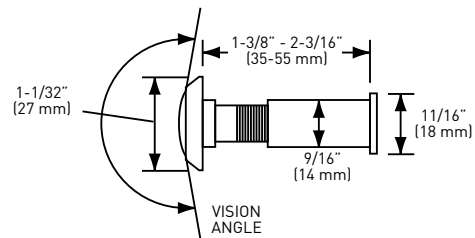

### 160° UL PEEP HOLE

- > 20 MINUTE UL RATED DOOR VIEWER
- > SOLID BRASS
- > BORE SIZE 1/2" (12 mm)
- > ADJUSTABLE FROM 1-3/8" TO 2" (35 mm TO 50 mm)
- > 160° FIELD OF VISION
- > TWO PLASTIC LENSES AND ONE EXTERIOR GLASS LENS

### 160° PEEP HOLE

- > BORE SIZE 1/2" (12 mm)
- > ADJUSTABLE FROM 1-3/8" TO 2-1/4" (35 mm TO 57 mm)
- > 160° FIELD OF VISION
- > ZINC DIECAST CONSTRUCTION
- > PLASTIC LENSES

BOX PACK	15 SATIN NICKEL	NICKEL	26D SATIN CHROME	CASE PACK
160° DOOR VIEWER	37-P4841SN	37-P4841N	37-P4841SC	25

### 180° UL PEEP HOLE

- > 20 MINUTE UL RATED DOOR VIEWER
- > SOLID BRASS
- > BORE SIZE 9/16" (14 mm)
- > ADJUSTABLE FROM 1-3/8" TO 2" (35 mm TO 50 mm)
- > 180° FIELD OF VISION
- > THREE PLASTIC LENSES AND ONE EXTERIOR GLASS LENS

### 180° PEEP HOLE

- > BORE SIZE 9/16" (14 mm)
- > ADJUSTABLE FROM 1-3/8" TO 2-1/4" (35 mm TO 57 mm)
- > 180° FIELD OF VISION
- > ZINC DIECAST CONSTRUCTION
- > PLASTIC LENSES

BOX PACK	3 POLISHED BRASS	10B OIL RUBBED BRONZE	15 SATIN NICKEL	NICKEL	26D SATIN CHROME	CASE PACK
180° DOOR VIEWER	37-P4846B	37-P4846ORB	37-P4846SN	37-P4846N	37-P4846SC	25