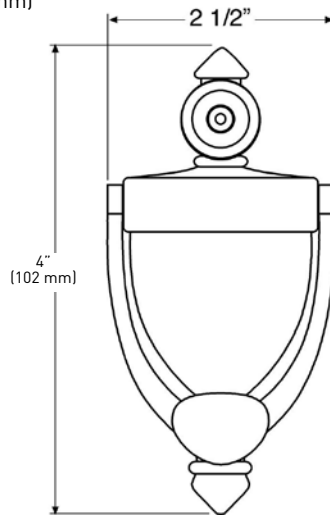

SPECIFICATIONS

- › VIEWER HAS 180° FIELD OF VISION
- › ADJUSTABLE FROM 1-3/8" TO 2-3/8" (35 mm to 60 mm)
- › BORE SIZE 9/16" (14 mm)
- › OVERALL SIZE: 2-1/2" x 5-1/2" (63.5 mm x 140 mm)
- › PLASTIC LENS
- › COMPLETE WITH SCREWS

POLY BAGGED WITH UPC

SATIN CHROME 26D

CASE QTY

LARGE DOOR KNOCKER WITH PEEPHOLE

37-4806SC

10

SPECIFICATIONS

- › VIEWER HAS 160° FIELD OF VISION
- › ADJUSTABLE FROM 1-3/8" TO 2-1/4" (35 mm TO 57 mm)
- › BORE SIZE 1/2" (12 mm)
- › OVERALL SIZE: 2" x 4" (51 mm x 102 mm)
- › PLASTIC LENS
- › COMPLETE WITH SCREWS

POLY BAGGED WITH UPC

SATIN NICKEL 15

CASE QTY

DOOR KNOCKER WITH PEEPHOLE

37-4827SN

10

MEASUREMENTS SUBJECT TO A 3% VARIANCE

MEASUREMENTS ARE FOR REFERENCE ONLY. TAYMOR RESERVES THE RIGHT TO CHANGE THE PRODUCT SPECS WITHOUT NOTICE. FOR PRODUCT WARRANTY, PLEASE VISIT TAYMOR WEBSITE FOR DETAILS