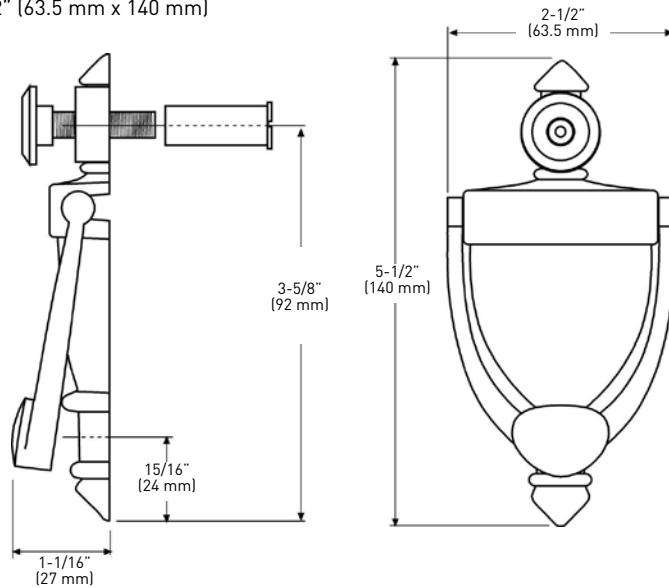

SPECIFICATIONS

- › VIEWER HAS 180° FIELD OF VISION
- › ADJUSTABLE FROM 1-3/8" TO 2-3/8" (35 mm to 60 mm)
- › BORE SIZE 9/16" (14 mm)
- › OVERALL SIZE: 2-1/2" x 5-1/2" (63.5 mm x 140 mm)
- › PLASTIC LENS
- › COMPLETE WITH SCREWS

POLY BAGGED WITH UPC

SATIN CHROME 26D

CASE QTY

LARGE DOOR KNOCKER WITH PEEPHOLE

37-4806SC

10

SPECIFICATIONS

- › VIEWER HAS 160° FIELD OF VISION
- › ADJUSTABLE FROM 1-3/8" TO 2-1/4" (35 mm TO 57 mm)
- › BORE SIZE 1/2" (12 mm)
- › OVERALL SIZE: 2" x 4" (51 mm x 102 mm)
- › PLASTIC LENS
- › COMPLETE WITH SCREWS

POLY BAGGED WITH UPC

SATIN NICKEL 15

CASE QTY

DOOR KNOCKER WITH PEEPHOLE

37-4827SN

10

MEASUREMENTS SUBJECT TO A 3% VARIANCE

MEASUREMENTS ARE FOR REFERENCE ONLY. TAYMOR RESERVES THE RIGHT TO CHANGE THE PRODUCT SPECS WITHOUT NOTICE. FOR PRODUCT WARRANTY, PLEASE VISIT TAYMOR WEBSITE FOR DETAILS