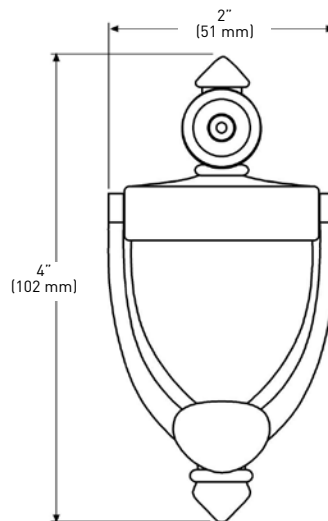

**DOOR KNOCKERS WITH PEEPHOLES**

**LARGE DOOR KNOCKER WITH PEEPHOLE**

- > VIEWER HAS 180° FIELD OF VISION
- > ADJUSTABLE FROM 1-3/8" TO 2-3/8" (35 mm to 60 mm)
- > BORE SIZE 9/16" (14 mm)
- > OVERALL SIZE: 2-1/2" x 5-1/2" (63.5 mm x 140 mm)
- > PLASTIC LENS
- > COMPLETE WITH SCREWS

POLY BAGGED WITH UPC

15  
SATIN NICKEL

26D  
SATIN CHROME

CASE  
PACK

LARGE DOOR KNOCKER WITH PEEPHOLE

37-B4806SN

37-B4806SC

10

**DOOR KNOCKER WITH PEEPHOLE**

- > VIEWER HAS 160° FIELD OF VISION
- > ADJUSTABLE FROM 1-3/8" TO 2-1/4" (35 mm TO 57 mm)
- > BORE SIZE 1/2" (12 mm)
- > OVERALL SIZE: 2" x 4" (51 mm x 102 mm)
- > PLASTIC LENS
- > COMPLETE WITH SCREWS