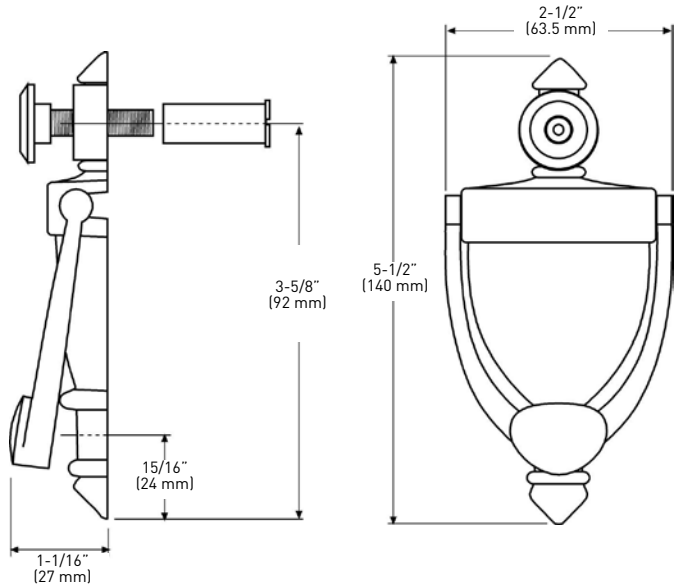

**DOOR KNOCKERS WITH PEEPHOLES**

**LARGE DOOR KNOCKER WITH PEEPHOLE**

- > VIEWER HAS 180° FIELD OF VISION
- > ADJUSTABLE FROM 1-3/8" TO 2-3/8" (35 mm to 60 mm)
- > BORE SIZE 9/16" (14 mm)
- > OVERALL SIZE: 2-1/2" x 5-1/2" (63.5 mm x 140 mm)
- > PLASTIC LENS
- > COMPLETE WITH SCREWS

POLY BAGGED WITH UPC

15  
SATIN NICKEL

26D  
SATIN CHROME

CASE  
PACK

LARGE DOOR KNOCKER WITH PEEPHOLE

37-B4806SN

37-B4806SC

10

**DOOR KNOCKER WITH PEEPHOLE**

- > VIEWER HAS 160° FIELD OF VISION
- > ADJUSTABLE FROM 1-3/8" TO 2-1/4" (35 mm TO 57 mm)
- > BORE SIZE 1/2" (12 mm)
- > OVERALL SIZE: 2" x 4" (51 mm x 102 mm)
- > PLASTIC LENS
- > COMPLETE WITH SCREWS

POLY BAGGED WITH UPC

15  
SATIN  
NICKEL

CASE  
PACK

DOOR KNOCKER WITH PEEPHOLE

37-B4827SN

10