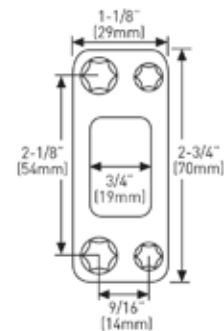

HIGH SECURITY STRIKE

MEASUREMENTS SUBJECT TO A 3% VARIANCE

MEASUREMENTS ARE FOR REFERENCE ONLY. TAYMOR RESERVES THE RIGHT TO CHANGE THE PRODUCT SPECS WITHOUT NOTICE. FOR PRODUCT WARRANTY, PLEASE VISIT TAYMOR WEBSITE FOR DETAILS

BUILDER PACK	AGED BRONZE 10B+	SATIN NICKEL 15	MATTE BLACK 19	POLISHED CHROME 26	SATIN CHROME 26D	CASE QTY
SQUARE SINGLE-SIDED DEADBOLT*	30-D01402BRN	30-D01402SN	30-D01402BLK	30-D01402PC	30-D01402SC	20

*This product is available for project order - minimum quantities and lead times apply.
For quotes or assistance for multi-family residential projects, please contact our Customer Service team.
CUSTOMER SERVICE 1-800-388-9887