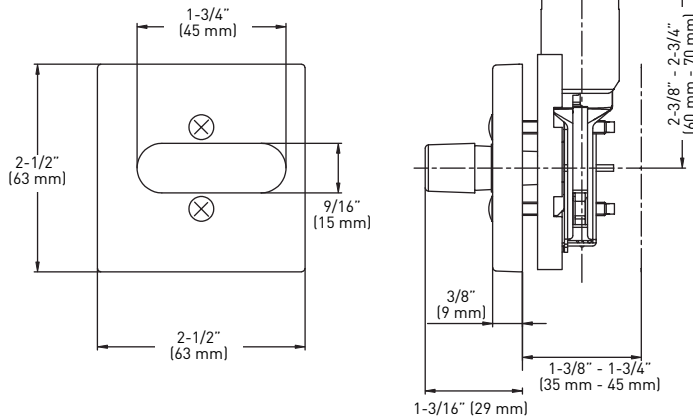

SPECIFICATIONS

- › ADA THUMBTURN
- › EXPOSED SCREW MOUNT
- › UNIVERSAL 6-IN-1 LATCH
- › HIGH TENSILE STEEL ANTI-SAW DEADBOLT WITH 1" THROW
- › DEADBOLT FITS 2-1/8" OR 1-1/2" BORE HOLE
- › FITS STANDARD DOOR THICKNESS 1-3/4" TO 2-1/4"
- › HIGH SECURITY DEADBOLT STRIKE

LIMITED LIFETIME MECHANICAL & FINISH WARRANTY

MEETS ADA
STANDARDS

SQUARE SINGLE-SIDED DEADBOLT

6-IN-1 LATCH

HIGH SECURITY STRIKE

MEASUREMENTS SUBJECT TO A 3% VARIANCE

MEASUREMENTS ARE FOR REFERENCE ONLY. TAYMOR RESERVES THE RIGHT TO CHANGE THE PRODUCT SPECS WITHOUT NOTICE. FOR PRODUCT WARRANTY, PLEASE VISIT TAYMOR WEBSITE FOR DETAILS

BUILDER PACK	AGED BRONZE 10B+	SATIN NICKEL 15	MATTE BLACK 19	POLISHED CHROME 26	SATIN CHROME 26D	CASE QTY
SQUARE SINGLE-SIDED DEADBOLT*	30-D01402BRN	30-D01402SN	30-D01402BLK	30-D01402PC	30-D01402SC	20