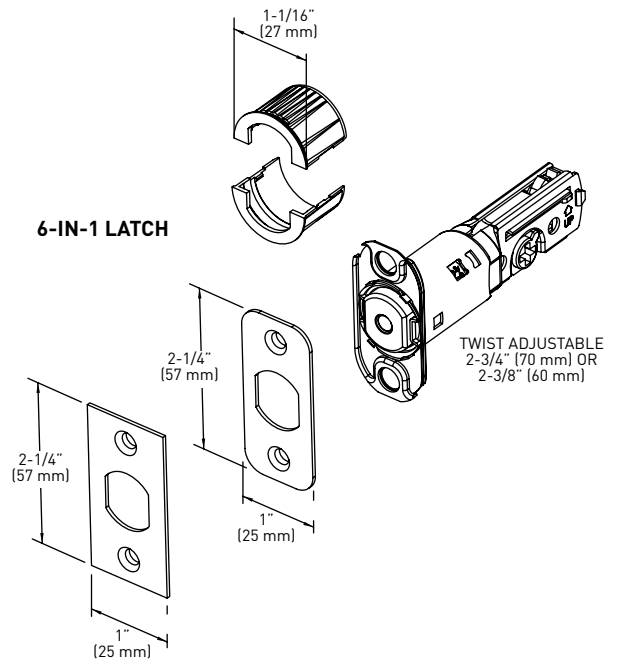

SPECIFICATIONS

- › ADA THUMBTURN
- › EXPOSED SCREW MOUNT
- › UNIVERSAL 6-IN-1 LATCH
- › HIGH TENSILE STEEL ANTI-SAW DEADBOLT WITH 1" THROW
- › DEADBOLT FITS 2-1/8" OR 1-1/2" BORE HOLE
- › FITS STANDARD DOOR THICKNESS 1-3/4" TO 2-1/4"
- › HIGH SECURITY DEADBOLT STRIKE

LIMITED LIFETIME MECHANICAL & FINISH WARRANTY

MEETS ADA
STANDARDS

SQUARE SINGLE-SIDED DEADBOLT

6-IN-1 LATCH

HIGH SECURITY STRIKE

MEASUREMENTS SUBJECT TO A 3% VARIANCE

MEASUREMENTS ARE FOR REFERENCE ONLY. TAYMOR RESERVES THE RIGHT TO CHANGE THE PRODUCT SPECS WITHOUT NOTICE. FOR PRODUCT WARRANTY, PLEASE VISIT TAYMOR WEBSITE FOR DETAILS

BUILDER PACK	AGED BRONZE 10B+	SATIN NICKEL 15	MATTE BLACK 19	POLISHED CHROME 26	SATIN CHROME 26D	CASE QTY
SQUARE SINGLE-SIDED DEADBOLT*	30-D01402BRN	30-D01402SN	30-D01402BLK	30-D01402PC	30-D01402SC	20