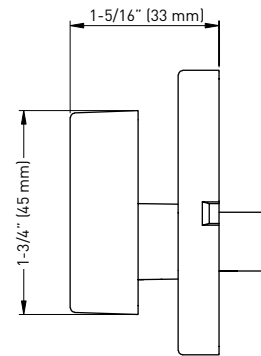

PRO DEADBOLT INSIDE TRIM KIT

PREMIER SERIES DEADBOLT

PRO SQUARE DEADBOLT INSIDE TRIM KIT

PRO ROUND DEADBOLT INSIDE TRIM KIT

SPECIFICATIONS

- › CONCEALED SCREW MOUNT
- › ADA THUMBTURN
- › COMPATIBLE WITH PREMIER HANDLESET AND PRO DEADBOLTS
- › LIMITED LIFETIME MECHANICAL AND FINISH WARRANTY

BUILDER PACK	14	10B+	15	19	26	26D	CASE PACK
	POLISHED NICKEL	AGED BRONZE	SATIN NICKEL	MATTE BLACK	POLISHED CHROME	SATIN CHROME	
Pro Square Deadbolt Inside Trim Kit	30-HDB1042PN	30-HDB1042BRN	30-HDB1042SN	30-HDB1042BLK	30-HDB1042PC	30-HDB1042SC	50
Pro Round Deadbolt Inside Trim Kit	30-HDB1044PN	30-HDB1044BRN	30-HDB1044SN	30-HDB1044BLK	30-HDB1044PC	30-HDB1044SC	50