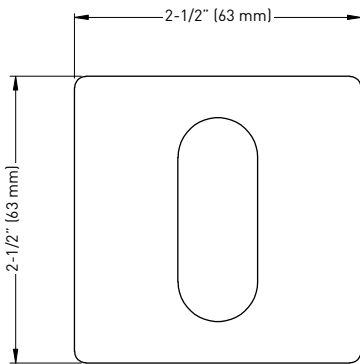

PRO DEADBOLT INSIDE TRIM KIT

PREMIER SERIES DEADBOLT

PRO SQUARE DEADBOLT INSIDE TRIM KIT

PRO ROUND DEADBOLT INSIDE TRIM KIT

SPECIFICATIONS

- › CONCEALED SCREW MOUNT
- › ADA THUMBTURN
- › COMPATIBLE WITH PREMIER HANDLESET AND PRO DEADBOLTS
- › LIMITED LIFETIME MECHANICAL AND FINISH WARRANTY