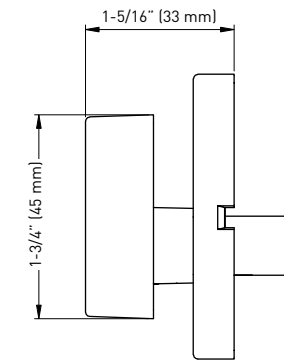

PRO DEADBOLT INSIDE TRIM KIT

PREMIER SERIES DEADBOLT

PRO SQUARE DEADBOLT INSIDE TRIM KIT

PRO ROUND DEADBOLT INSIDE TRIM KIT

SPECIFICATIONS

- › CONCEALED SCREW MOUNT
- › ADA THUMBTURN
- › COMPATIBLE WITH PREMIER HANDLESET AND PRO DEADBOLTS
- › LIMITED LIFETIME MECHANICAL AND FINISH WARRANTY

BUILDER PACK	14	10B+	15	19	26	26D	CASE PACK
	POLISHED NICKEL	AGED BRONZE	SATIN NICKEL	MATTE BLACK	POLISHED CHROME	SATIN CHROME	
Pro Square Deadbolt Inside Trim Kit	30-HDB1042PN	30-HDB1042BRN	30-HDB1042SN	30-HDB1042BLK	30-HDB1042PC	30-HDB1042SC	50
Pro Round Deadbolt Inside Trim Kit	30-HDB1044PN	30-HDB1044BRN	30-HDB1044SN	30-HDB1044BLK	30-HDB1044PC	30-HDB1044SC	50