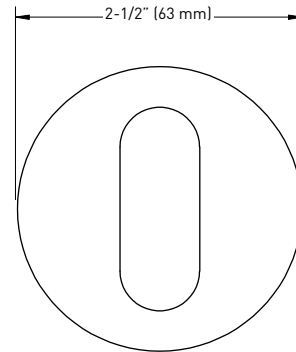

PRO DEADBOLT INSIDE TRIM KIT

PREMIER SERIES DEADBOLT

PRO SQUARE DEADBOLT INSIDE TRIM KIT

PRO ROUND DEADBOLT INSIDE TRIM KIT

SPECIFICATIONS

- › CONCEALED SCREW MOUNT
- › ADA THUMBTURN
- › COMPATIBLE WITH PREMIER HANDLESET AND PRO DEADBOLTS
- › LIMITED LIFETIME MECHANICAL AND FINISH WARRANTY