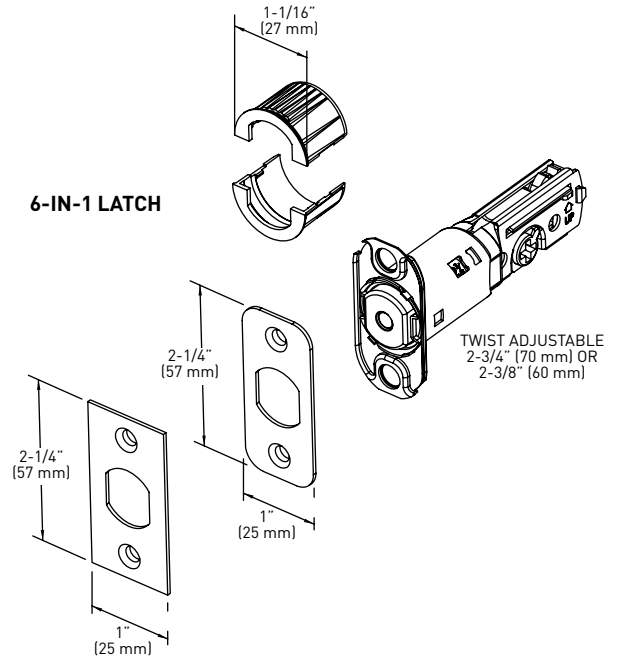

PREMIER DEADBOLT - BUILDER

THE PREMIER LINE SQUARE DEADBOLT

GRADE
2

ANSI GRADE 2

FULL KEYING SERVICES AVAILABLE

6 pin SC4 keyway, packaged in Keyed Alike.

FIRE RATING AVAILABLE

Optional 20-minute fire rating.
A fire can must be ordered
in conjunction with deadbolt.

**MEETS ADA
STANDARDS**

LIMITED LIFETIME MECHANICAL & FINISH WARRANTY

SPECIFICATIONS

- › ADA THUMBTURN
- › CONCEALED SCREW MOUNT
- › INCLUDES ANTI-PRY COLLAR
- › UNIVERSAL 6-IN-1 LATCH
- › HIGH TENSILE STEEL ANTI-SAW DEADBOLT WITH 1" THROW
- › DEADBOLT FITS 2-1/8" (54 mm) OR 1-1/2" (38 mm) BORE HOLE
- › FITS STANDARD DOOR THICKNESS: 1-3/4" (45 mm) TO 2-1/4 (57 mm)
- › HIGH SECURITY DEADBOLT STRIKE

	AGED BRONZE 10B+	SATIN NICKEL 15	MATTE BLACK 19	POLISHED CHROME 26	SATIN CHROME 26D	CASE QTY
BUILDER SQUARE DEADBOLT	30-D01SC402BRN	30-D01SC402SN	30-D01SC402BLK	30-D01SC402PC	30-D01SC402SC	9

LOCK ASSEMBLY

6-IN-1 LATCH

HIGH SECURITY STRIKE