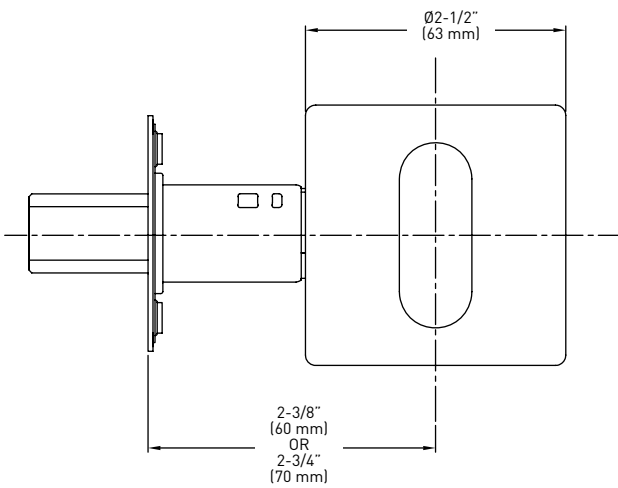

**MEETS ADA
STANDARDS**

LIMITED LIFETIME MECHANICAL & FINISH WARRANTY

SPECIFICATIONS

- › ADA THUMBTURN
- › CONCEALED SCREW MOUNT
- › INCLUDES ANTI-PRY COLLAR
- › UNIVERSAL 6-IN-1 LATCH
- › HIGH TENSILE STEEL ANTI-SAW DEADBOLT WITH 1" THROW
- › DEADBOLT FITS 2-1/8" (54 mm) OR 1-1/2" (38 mm) BORE HOLE
- › FITS STANDARD DOOR THICKNESS: 1-3/4" (45 mm) TO 2-1/4 (57 mm)
- › HIGH SECURITY DEADBOLT STRIKE

	AGED BRONZE 10B+	SATIN NICKEL 15	MATTE BLACK 19	POLISHED CHROME 26	SATIN CHROME 26D	CASE QTY
BUILDER SQUARE DEADBOLT	30-D01SC402BRN	30-D01SC402SN	30-D01SC402BLK	30-D01SC402PC	30-D01SC402SC	9

LOCK ASSEMBLY