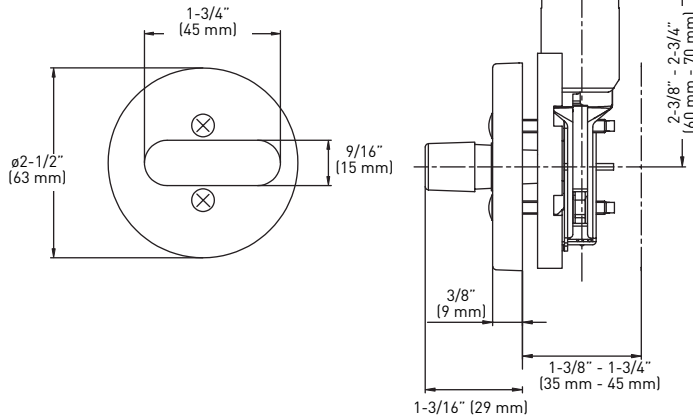

SPECIFICATIONS

- › ADA THUMBTURN
- › EXPOSED SCREW MOUNT
- › UNIVERSAL 6-IN-1 LATCH
- › HIGH TENSILE STEEL ANTI-SAW DEADBOLT WITH 1" THROW
- › DEADBOLT FITS 2-1/8" OR 1-1/2" BORE HOLE
- › FITS STANDARD DOOR THICKNESS 1-3/4" TO 2-1/4"
- › HIGH SECURITY DEADBOLT STRIKE

LIMITED LIFETIME MECHANICAL & FINISH WARRANTY

MEETS ADA STANDARDS

ROUND SINGLE-SIDED DEADBOLT

6-IN-1 LATCH

HIGH SECURITY STRIKE

MEASUREMENTS SUBJECT TO A 3% VARIANCE

MEASUREMENTS ARE FOR REFERENCE ONLY. TAYMOR RESERVES THE RIGHT TO CHANGE THE PRODUCT SPECS WITHOUT NOTICE. FOR PRODUCT WARRANTY, PLEASE VISIT TAYMOR WEBSITE FOR DETAILS

BUILDER PACK	AGED BRONZE 10B+	SATIN NICKEL 15	MATTE BLACK 19	POLISHED CHROME 26	SATIN CHROME 26D	CASE QTY
ROUND SINGLE-SIDED DEADBOLT*	30-D01404BRN	30-D01404SN	30-D01404BLK	30-D01404PC	30-D01404SC	20

*This product is available for project order - minimum quantities and lead times apply.
For quotes or assistance for multi-family residential projects, please contact our Customer Service team.
CUSTOMER SERVICE 1-800-388-9887