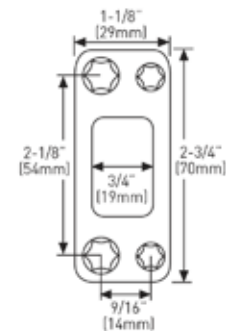

HIGH SECURITY STRIKE

MEASUREMENTS SUBJECT TO A 3% VARIANCE

MEASUREMENTS ARE FOR REFERENCE ONLY. TAYMOR RESERVES THE RIGHT TO CHANGE THE PRODUCT SPECS WITHOUT NOTICE. FOR PRODUCT WARRANTY, PLEASE VISIT TAYMOR WEBSITE FOR DETAILS

BUILDER PACK	AGED BRONZE 10B+	SATIN NICKEL 15	MATTE BLACK 19	POLISHED CHROME 26	SATIN CHROME 26D	CASE QTY
ROUND SINGLE-SIDED DEADBOLT*	30-D01404BRN	30-D01404SN	30-D01404BLK	30-D01404PC	30-D01404SC	20

*This product is available for project order - minimum quantities and lead times apply.
For quotes or assistance for multi-family residential projects, please contact our Customer Service team.
CUSTOMER SERVICE 1-800-388-9887