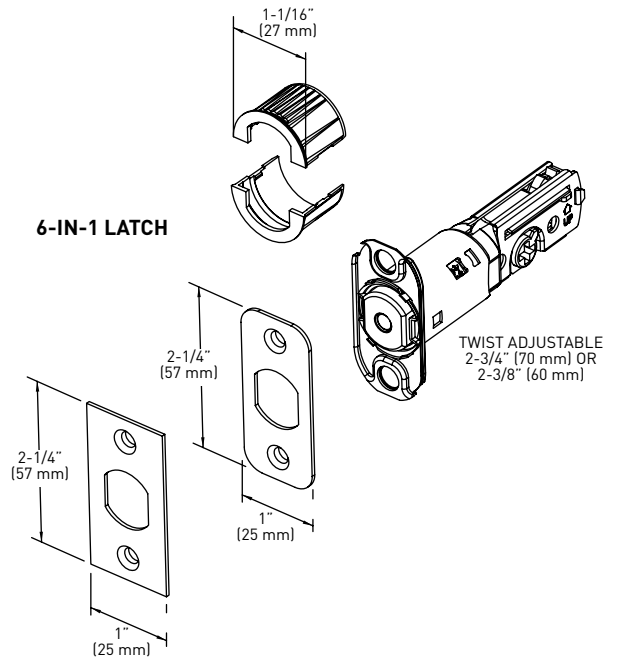

SPECIFICATIONS

- › ADA THUMBTURN
- › EXPOSED SCREW MOUNT
- › UNIVERSAL 6-IN-1 LATCH
- › HIGH TENSILE STEEL ANTI-SAW DEADBOLT WITH 1" THROW
- › DEADBOLT FITS 2-1/8" OR 1-1/2" BORE HOLE
- › FITS STANDARD DOOR THICKNESS 1-3/4" TO 2-1/4"
- › HIGH SECURITY DEADBOLT STRIKE

LIMITED LIFETIME MECHANICAL & FINISH WARRANTY

MEETS ADA STANDARDS

ROUND SINGLE-SIDED DEADBOLT

6-IN-1 LATCH

HIGH SECURITY STRIKE

MEASUREMENTS SUBJECT TO A 3% VARIANCE

MEASUREMENTS ARE FOR REFERENCE ONLY. TAYMOR RESERVES THE RIGHT TO CHANGE THE PRODUCT SPECS WITHOUT NOTICE. FOR PRODUCT WARRANTY, PLEASE VISIT TAYMOR WEBSITE FOR DETAILS

BUILDER PACK	AGED BRONZE 10B+	SATIN NICKEL 15	MATTE BLACK 19	POLISHED CHROME 26	SATIN CHROME 26D	CASE QTY
ROUND SINGLE-SIDED DEADBOLT*	30-D01404BRN	30-D01404SN	30-D01404BLK	30-D01404PC	30-D01404SC	20

*This product is available for project order - minimum quantities and lead times apply.
For quotes or assistance for multi-family residential projects, please contact our Customer Service team.
CUSTOMER SERVICE 1-800-388-9887