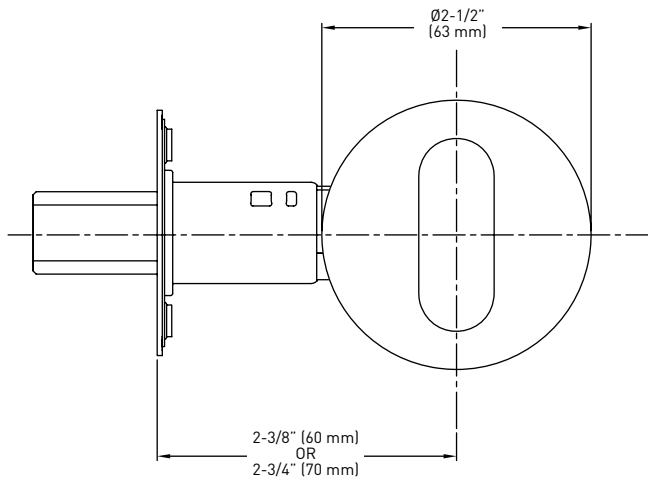

LOCK ASSEMBLY