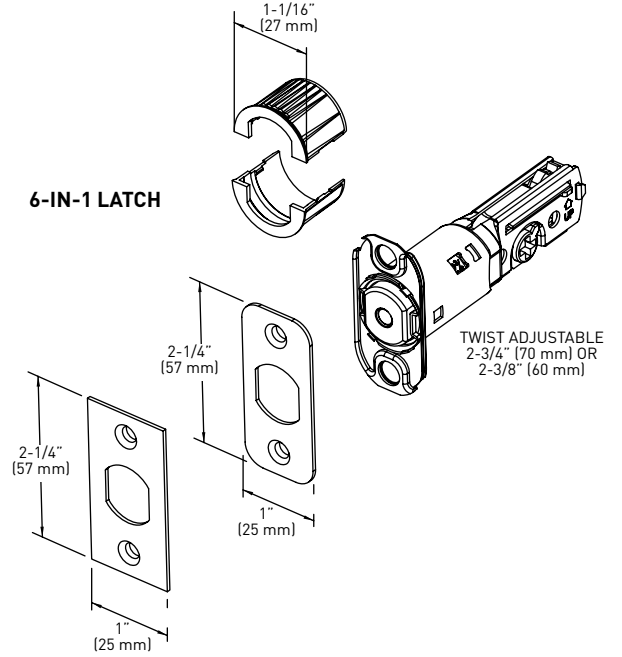

6-IN-1 LATCH

HIGH SECURITY STRIKE