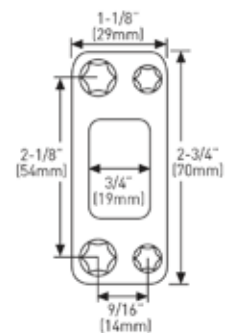

HIGH SECURITY STRIKE

MEASUREMENTS SUBJECT TO A 3% VARIANCE

MEASUREMENTS ARE FOR REFERENCE ONLY. TAYMOR RESERVES THE RIGHT TO CHANGE THE PRODUCT SPECS WITHOUT NOTICE. FOR PRODUCT WARRANTY, PLEASE VISIT TAYMOR WEBSITE FOR DETAILS

BUILDER PACK	AGED BRONZE 10B+	SATIN NICKEL 15	MATTE BLACK 19	POLISHED CHROME 26	SATIN CHROME 26D	CASE QTY
BUILDER ROUND DEADBOLT	30-D01SC404BRN	30-D01SC404SN	30-D01SC404BLK	30-D01SC404PC	30-D01SC404SC	9