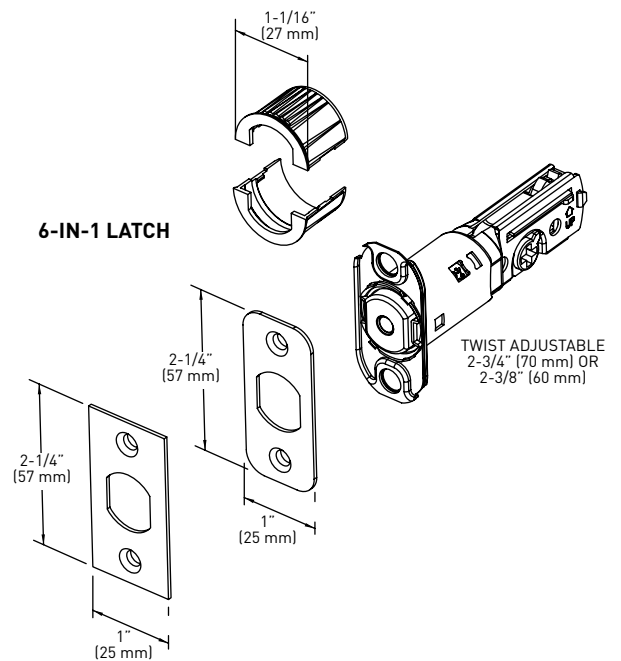

SPECIFICATIONS

- › ADA THUMBTURN
- › CONCEALED SCREW MOUNT
- › INCLUDES ANTI-PRY COLLAR
- › UNIVERSAL 6-IN-1 LATCH
- › HIGH TENSILE STEEL ANTI-SAW DEADBOLT WITH 1" THROW
- › DEADBOLT FITS 2-1/8" OR 1-1/2" BORE HOLE
- › FITS STANDARD DOOR THICKNESS 1-3/4" TO 2-1/4"
- › HIGH SECURITY DEADBOLT STRIKE

GRADE
2
ANSI GRADE 2

LIMITED LIFETIME MECHANICAL & FINISH WARRANTY

ROUND DEADBOLT

6-IN-1 LATCH

HIGH SECURITY STRIKE

MEASUREMENTS SUBJECT TO A 3% VARIANCE

MEASUREMENTS ARE FOR REFERENCE ONLY. TAYMOR RESERVES THE RIGHT TO CHANGE THE PRODUCT SPECS WITHOUT NOTICE. FOR PRODUCT WARRANTY, PLEASE VISIT TAYMOR WEBSITE FOR DETAILS

BUILDER PACK	AGED BRONZE 10B+	SATIN NICKEL 15	MATTE BLACK 19	POLISHED CHROME 26	SATIN CHROME 26D	CASE QTY
BUILDER ROUND DEADBOLT	30-D01SC404BRN	30-D01SC404SN	30-D01SC404BLK	30-D01SC404PC	30-D01SC404SC	9