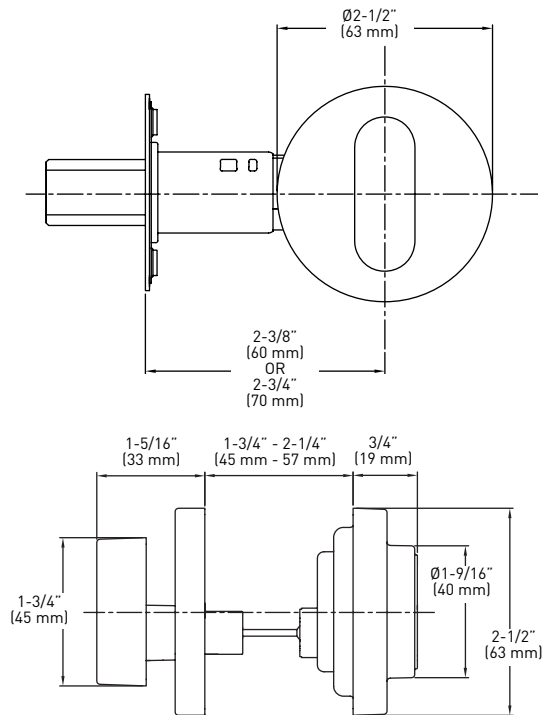

SPECIFICATIONS

- › ADA THUMBTURN
- › CONCEALED SCREW MOUNT
- › INCLUDES ANTI-PRY COLLAR
- › UNIVERSAL 6-IN-1 LATCH
- › HIGH TENSILE STEEL ANTI-SAW DEADBOLT WITH 1" THROW
- › DEADBOLT FITS 2-1/8" OR 1-1/2" BORE HOLE
- › FITS STANDARD DOOR THICKNESS 1-3/4" TO 2-1/4"
- › HIGH SECURITY DEADBOLT STRIKE

GRADE
2
ANSI GRADE 2

LIMITED LIFETIME MECHANICAL & FINISH WARRANTY

ROUND DEADBOLT

6-IN-1 LATCH

HIGH SECURITY STRIKE

MEASUREMENTS SUBJECT TO A 3% VARIANCE

MEASUREMENTS ARE FOR REFERENCE ONLY. TAYMOR RESERVES THE RIGHT TO CHANGE THE PRODUCT SPECS WITHOUT NOTICE. FOR PRODUCT WARRANTY, PLEASE VISIT TAYMOR WEBSITE FOR DETAILS

BUILDER PACK	AGED BRONZE 10B+	SATIN NICKEL 15	MATTE BLACK 19	POLISHED CHROME 26	SATIN CHROME 26D	CASE QTY
BUILDER ROUND DEADBOLT	30-D01SC404BRN	30-D01SC404SN	30-D01SC404BLK	30-D01SC404PC	30-D01SC404SC	9