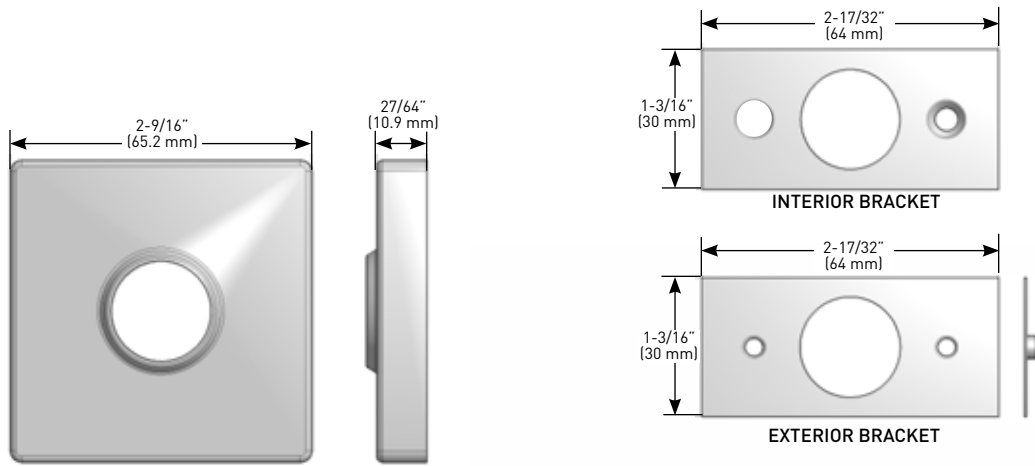

WELLS LEVERSET

EQUINOX LEVERSET

BARCELONA KNOBSET

SPECIFICATIONS

- › MODULAR DESIGN AND CONSTRUCTION
- › FITS ALL PREMIER SERIES LEVERSETS AND KNOBSETS
- › CONCEALED MOUNT

SQUARE ROSE KITS

- DOES NOT INTERFERE WITH INSTALLATIONS REQUIRING 20 MINUTE FIRE RATING CERTIFICATION