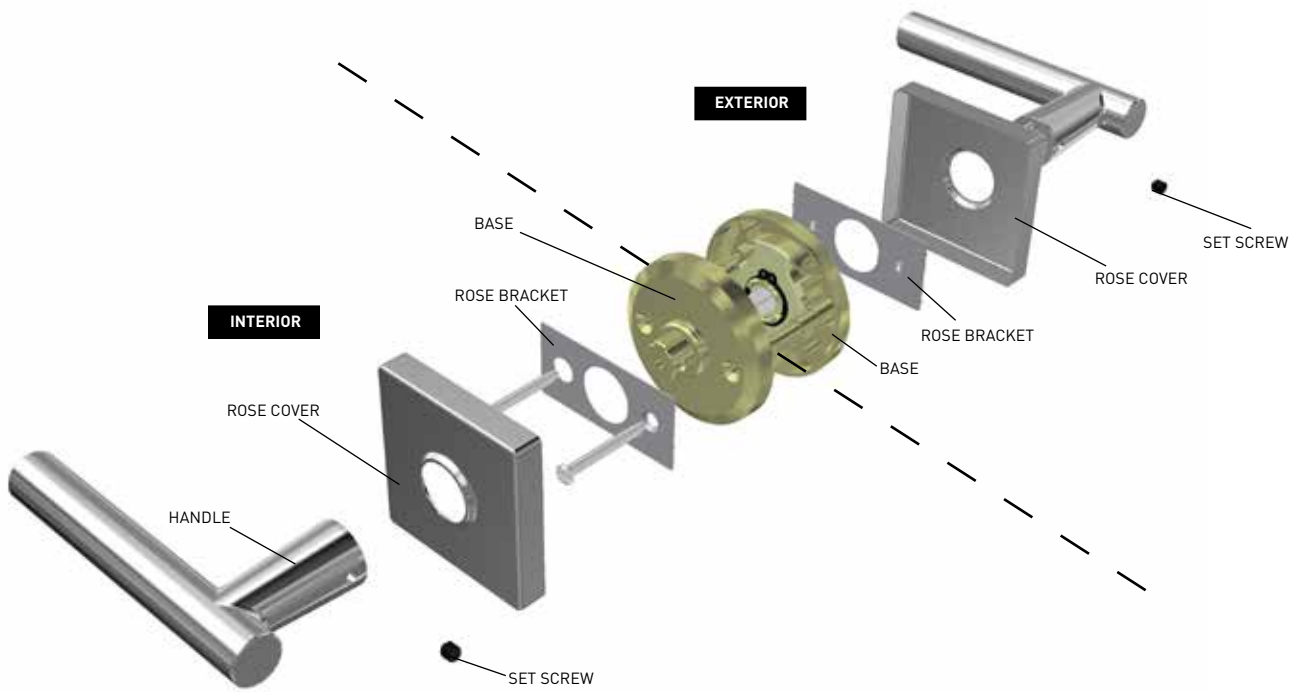

WELLS LEVERSET

EQUINOX LEVERSET

BARCELONA KNOBSET

SPECIFICATIONS

- › MODULAR DESIGN AND CONSTRUCTION
- › FITS ALL PREMIER SERIES LEVERSETS AND KNOBSETS
- › CONCEALED MOUNT

SQUARE ROSE KITS

- DOES NOT INTERFERE WITH INSTALLATIONS REQUIRING 20 MINUTE FIRE RATING CERTIFICATION

SQUARE CONTEMPORARY ROSE KIT - BUILDER PACK	10B+ AGED BRONZE	14 POLISHED NICKEL	15 SATIN NICKEL	19 MATTE BLACK	26 POLISHED CHROME	26D SATIN CHROME	CASE PACK
Privacy	30-SQR0024BRN	30-SQR0024PN	30-SQR0024SN	30-SQR0024BLK	30-SQR0024PC	30-SQR0024SC	10
Passage	30-SQR0034BRN	30-SQR0034PN	30-SQR0034SN	30-SQR0034BLK	30-SQR0034PC	30-SQR0034SC	10
Dummy	30-SQR0044BRN	30-SQR0044PN	30-SQR0044SN	30-SQR0044BLK	30-SQR0044PC	30-SQR0044SC	10