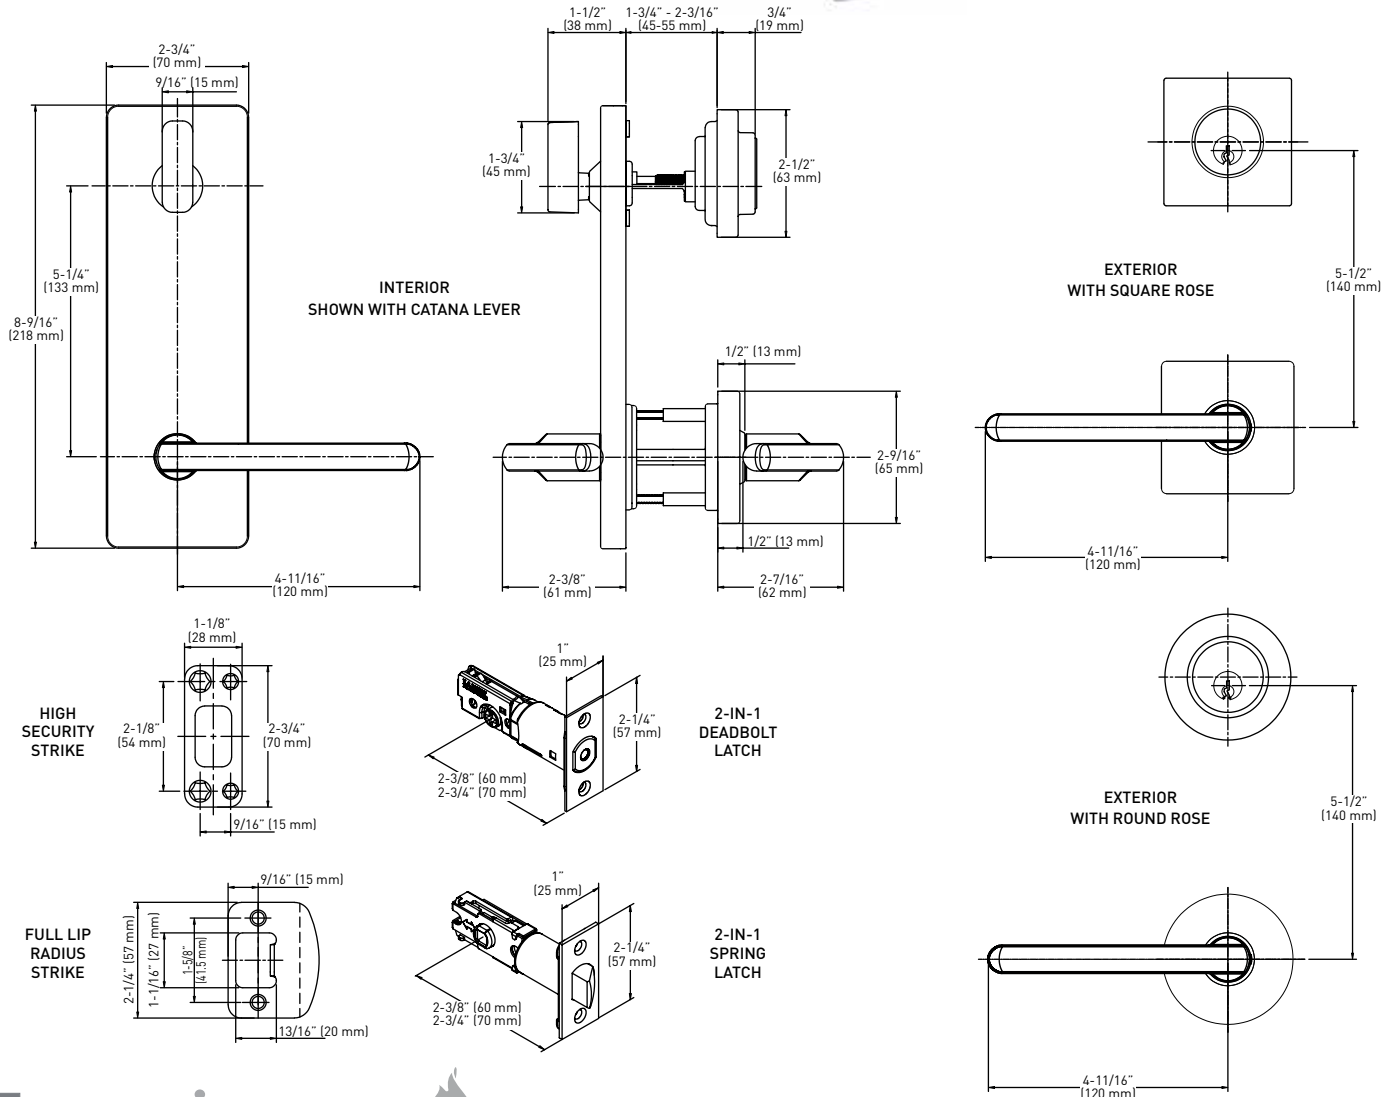

Taymor® | PRODUCT SPECIFICATIONS

Premier

TAYMOR® PREMIER INTERCONNECTED LOCK

FEATURES

- › SINGLE MOTION OF INSIDE LEVER SIMULTANEOUSLY RETRACTS LATCHBOLT AND DEADBOLT FOR QUICK AND EASY EGRESS
- › INTERCHANGEABLE WITH ANY TAYMOR PREMIER SERIES LEVER TRIM
- › CONFORMS TO CALIFORNIA STATE REFERENCE CODE WHEN USED WITH CATANA LEVER (LEVER RETURNING TO WITHIN 1/2" OF DOOR FACE)
- › 2-IN-1 LATCHES WITH ADJUSTABLE BACKSET: 2-3/8" (60 mm) – 2-3/4" (70 mm)
- › SQUARE CORNER FACE PLATES 1" X 2-1/4" FOR DEADBOLT AND SPRING LATCH
- › INCLUDES LATCH LINER FOR 1-1/8" WIDE PREP
- › HIGH TENSILE STEEL ANTI-SAW DEADBOLT WITH 1" THROW
- › FITS STANDARD 5-1/2" (140 mm) C/C BORE DISTANCE AND 2-1/8" (54 mm) BORE HOLE DIAMETER
- › FITS DOOR THICKNESS: 1-3/4" (45 mm) – 2-1/8" (54 mm)
- › FULL LIP RADIUS CORNER SPRING LATCH STRIKE WITH ADJUSTABLE TAB
- › HIGH SECURITY DEADBOLT STRIKE

INTERIOR

SHOWN WITH CATANA LEVER

EXTERIOR WITH SQUARE ROSE

EXTERIOR WITH ROUND ROSE

GRADE 2

ANSI GRADE 2

Meets ADA standards

FIRE RATED

STANDARD TAYMOR® PREMIER INTERCONNECTED LOCK

STOCKED ITEMS

	EXTERIOR TRIM	INTERIOR TRIM	SQUARE ROSE	ROUND ROSE
SATIN NICKEL 15	CATANA	CATANA	30-INTSQ66SN	30-INTRD66SN
	CATANA	VEGA	30-INTSQ6664SNSN	30-INTRD6664SNSN
	CATANA	BERGEN	30-INTSQ6662SNSN	30-INTRD6662SNSN
	VEGA	VEGA	30-INTSQ64SN	30-INTRD64SN
	BERGEN	BERGEN	30-INTSQ62SN	30-INTRD62SN
POLISHED CHROME 26	CATANA	CATANA	30-INTSQ66PC	30-INTRD66PC
	CATANA	VEGA	30-INTSQ6664PCPC	30-INTRD6664PCPC
	CATANA	BERGEN	30-INTSQ6662PCPC	30-INTRD6662PCPC
	VEGA	VEGA	30-INTSQ64PC	30-INTRD64PC
	BERGEN	BERGEN	30-INTSQ62PC	30-INTRD62PC

SPLIT FINISH/TRIM TAYMOR® PREMIER INTERCONNECTED LOCK

SPECIAL ORDER ITEMS

60 pieces minimum quantity and 100 days lead time apply to all split finish/trim orders

HOW TO ORDER

Add desired style, trim, and finish code to the item number [30-INT]