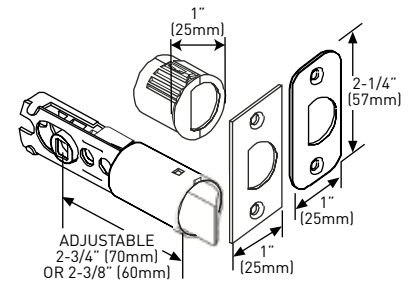

Taymor | PRODUCT SPECIFICATIONS

THE PREMIER LINE BERGEN LEVERSET

SPECIFICATIONS

- UNIVERSAL 6-IN-1 LATCH: DRIVE IN, SQUARE MORTISE AND RADIUS CORNER WITH ADJUSTABLE BACKSET: 2-3/8" (60 mm) – 2-3/4" (70 mm)
- ANSI GRADE 3 COMPLIANT
- STANDARD BORE HOLES: 2-1/8" (54 mm)
- FITS STANDARD DOOR THICKNESS: 1-3/8" (35 mm) – 1-3/4" CH (45 mm)
- FULL LIP RADIUS CORNER STRIKE WITH ADJUSTABLE TAB STANDARD: 1-3/4" x 2-1/4" (45 mm x 57 mm)
- LIFETIME MECHANICAL AND FINISH WARRANTY

6-IN-1 PRIVACY/PASSAGE LATCH

FULL LIP RADIUS STRIKE

| BUILDER PACK | SATIN NICKEL 15 | MATTE BLACK 19 | POLISHED CHROME 26 | SATIN CHROME 26D | CASE QTY |
|--------------|-----------------|----------------|--------------------|------------------|----------|
| Privacy | 30-D006224SN | 30-D006224BLK | 30-D006224PC | 30-D006224SC | 20 |
| Passage | 30-D006234SN | 30-D006234BLK | 30-D006234PC | 30-D006234SC | 20 |
| Inside trim | 30-HL0062SN | 30-D006262BLK | 30-HL0062PC | 30-HL0062SC | 20 |
| Dummy | 30-624SN | 30-624BLK | 30-624PC | 30-624SC | 20 |