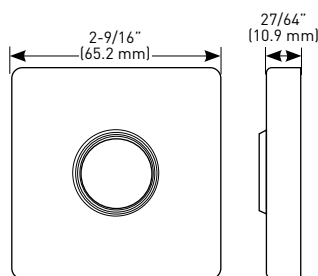

Taymor | PRODUCT SPECIFICATIONS

THE PREMIER LINE BERGEN LEVERSET

SPECIFICATIONS

- UNIVERSAL 6-IN-1 LATCH: DRIVE IN, SQUARE MORTISE AND RADIUS CORNER WITH ADJUSTABLE BACKSET: 2-3/8" (60 mm) – 2-3/4" (70 mm)
- ANSI GRADE 3 COMPLIANT
- STANDARD BORE HOLES: 2-1/8" (54 mm)
- FITS STANDARD DOOR THICKNESS: 1-3/8" (35 mm) – 1-3/4" CH (45 mm)
- FULL LIP RADIUS CORNER STRIKE WITH ADJUSTABLE TAB STANDARD: 1-3/4" x 2-1/4" (45 mm x 57 mm)
- LIFETIME MECHANICAL AND FINISH WARRANTY

6-IN-1 PRIVACY/PASSAGE LATCH

FULL LIP RADIUS STRIKE

| BUILDER PACK | SATIN NICKEL 15 | MATTE BLACK 19 | POLISHED CHROME 26 | SATIN CHROME 26D | CASE QTY |
|--------------|-----------------|----------------|--------------------|------------------|----------|
| Privacy | 30-D006224SN | 30-D006224BLK | 30-D006224PC | 30-D006224SC | 20 |
| Passage | 30-D006234SN | 30-D006234BLK | 30-D006234PC | 30-D006234SC | 20 |
| Inside trim | 30-HL0062SN | 30-D006262BLK | 30-HL0062PC | 30-HL0062SC | 20 |
| Dummy | 30-624SN | 30-624BLK | 30-624PC | 30-624SC | 20 |

SQUARE ROSE KIT OPTION

SQUARE CONTEMPORARY ROSE KIT

INTERIOR BRACKET

EXTERIOR BRACKET

| BUILDER PACK | AGED BRONZE 10B+ | SATIN NICKEL 15 | MATTE BLACK 19 | POLISHED CHROME 26 | SATIN CHROME 26D | CASE QTY |
|-------------------|------------------|-----------------|----------------|--------------------|------------------|----------|
| Privacy | 30-SQR0024BRN | 30-SQR0024SN | 30-SQR0024BLK | 30-SQR0024PC | 30-SQR0024SC | 10 |
| Passage | 30-SQR0034BRN | 30-SQR0034SN | 30-SQR0034BLK | 30-SQR0034PC | 30-SQR0034SC | 10 |
| Dummy/Inside trim | 30-SQR0044BRN | 30-SQR0044SN | 30-SQR0044BLK | 30-SQR0044PC | 30-SQR0044SC | 10 |