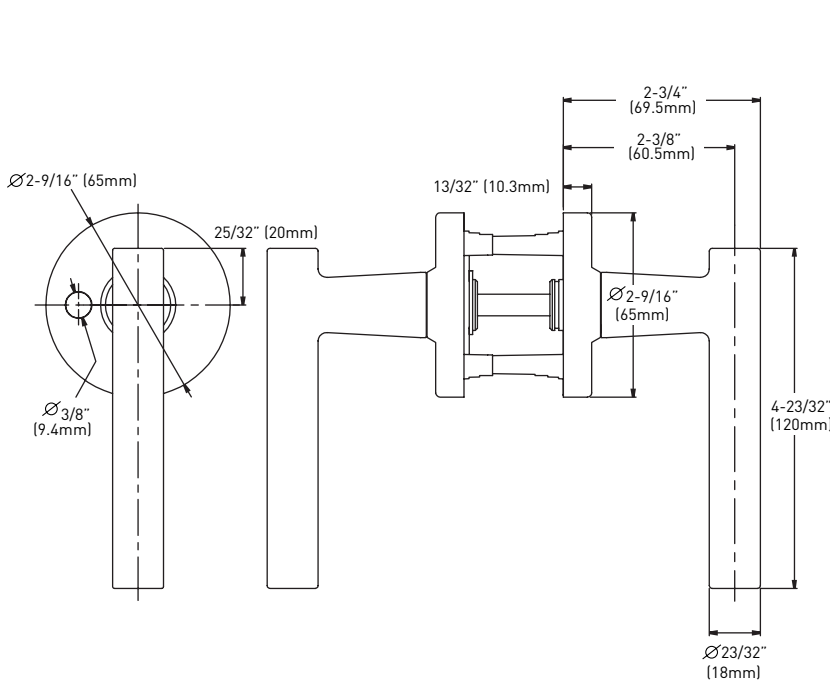

Taymor | PRODUCT SPECIFICATIONS

THE PREMIER LINE BERGEN LEVERSET

SPECIFICATIONS

- UNIVERSAL 6-IN-1 LATCH: DRIVE IN, SQUARE MORTISE AND RADIUS CORNER WITH ADJUSTABLE BACKSET: 2-3/8" (60 mm) – 2-3/4" (70 mm)
- ANSI GRADE 3 COMPLIANT
- STANDARD BORE HOLES: 2-1/8" (54 mm)
- FITS STANDARD DOOR THICKNESS: 1-3/8" (35 mm) – 1-3/4" CH (45 mm)
- FULL LIP RADIUS CORNER STRIKE WITH ADJUSTABLE TAB STANDARD: 1-3/4" x 2-1/4" (45 mm x 57 mm)
- LIFETIME MECHANICAL AND FINISH WARRANTY

6-IN-1 PRIVACY/PASSAGE LATCH

FULL LIP RADIUS STRIKE

| BUILDER PACK | SATIN NICKEL 15 | MATTE BLACK 19 | POLISHED CHROME 26 | SATIN CHROME 26D | CASE QTY |
|--------------|-----------------|----------------|--------------------|------------------|----------|
| Privacy | 30-D006224SN | 30-D006224BLK | 30-D006224PC | 30-D006224SC | 20 |
| Passage | 30-D006234SN | 30-D006234BLK | 30-D006234PC | 30-D006234SC | 20 |
| Inside trim | 30-HL0062SN | 30-D006262BLK | 30-HL0062PC | 30-HL0062SC | 20 |
| Dummy | 30-624SN | 30-624BLK | 30-624PC | 30-624SC | 20 |

SQUARE ROSE KIT OPTION

SQUARE CONTEMPORARY ROSE KIT

INTERIOR BRACKET

EXTERIOR BRACKET

| BUILDER PACK | AGED BRONZE 10B+ | SATIN NICKEL 15 | MATTE BLACK 19 | POLISHED CHROME 26 | SATIN CHROME 26D | CASE QTY |
|-------------------|------------------|-----------------|----------------|--------------------|------------------|----------|
| Privacy | 30-SQR0024BRN | 30-SQR0024SN | 30-SQR0024BLK | 30-SQR0024PC | 30-SQR0024SC | 10 |
| Passage | 30-SQR0034BRN | 30-SQR0034SN | 30-SQR0034BLK | 30-SQR0034PC | 30-SQR0034SC | 10 |
| Dummy/Inside trim | 30-SQR0044BRN | 30-SQR0044SN | 30-SQR0044BLK | 30-SQR0044PC | 30-SQR0044SC | 10 |