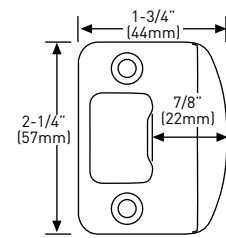

Taymor | PRODUCT SPECIFICATIONS

THE PREMIER LINE BERGEN LEVERSET

SPECIFICATIONS

- UNIVERSAL 6-IN-1 LATCH: DRIVE IN, SQUARE MORTISE AND RADIUS CORNER WITH ADJUSTABLE BACKSET: 2-3/8" (60 mm) – 2-3/4" (70 mm)
- ANSI GRADE 3 COMPLIANT
- STANDARD BORE HOLES: 2-1/8" (54 mm)
- FITS STANDARD DOOR THICKNESS: 1-3/8" (35 mm) – 1-3/4" CH (45 mm)
- FULL LIP RADIUS CORNER STRIKE WITH ADJUSTABLE TAB STANDARD: 1-3/4" x 2-1/4" (45 mm x 57 mm)
- LIFETIME MECHANICAL AND FINISH WARRANTY

6-IN-1 PRIVACY/PASSAGE LATCH

FULL LIP RADIUS STRIKE

| BUILDER PACK | SATIN NICKEL 15 | MATTE BLACK 19 | POLISHED CHROME 26 | SATIN CHROME 26D | CASE QTY |
|--------------|-----------------|----------------|--------------------|------------------|----------|
| Privacy | 30-D006224SN | 30-D006224BLK | 30-D006224PC | 30-D006224SC | 20 |
| Passage | 30-D006234SN | 30-D006234BLK | 30-D006234PC | 30-D006234SC | 20 |
| Inside trim | 30-HL0062SN | 30-D006262BLK | 30-HL0062PC | 30-HL0062SC | 20 |
| Dummy | 30-624SN | 30-624BLK | 30-624PC | 30-624SC | 20 |