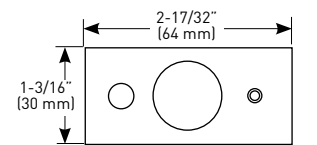

6-IN-1 PRIVACY/PASSAGE LATCH

FULL LIP RADIUS STRIKE

| BUILDER PACK | SATIN NICKEL 15 | MATTE BLACK 19 | POLISHED CHROME 26 | SATIN CHROME 26D | CASE QTY |
|--------------|-----------------|----------------|--------------------|------------------|----------|
| Privacy | 30-D006224SN | 30-D006224BLK | 30-D006224PC | 30-D006224SC | 20 |
| Passage | 30-D006234SN | 30-D006234BLK | 30-D006234PC | 30-D006234SC | 20 |
| Inside trim | 30-HL0062SN | 30-D006262BLK | 30-HL0062PC | 30-HL0062SC | 20 |
| Dummy | 30-624SN | 30-624BLK | 30-624PC | 30-624SC | 20 |

SQUARE ROSE KIT OPTION

SQUARE CONTEMPORARY ROSE KIT

INTERIOR BRACKET

EXTERIOR BRACKET

| BUILDER PACK | AGED BRONZE 10B+ | SATIN NICKEL 15 | MATTE BLACK 19 | POLISHED CHROME 26 | SATIN CHROME 26D | CASE QTY |
|-------------------|------------------|-----------------|----------------|--------------------|------------------|----------|
| Privacy | 30-SQR0024BRN | 30-SQR0024SN | 30-SQR0024BLK | 30-SQR0024PC | 30-SQR0024SC | 10 |
| Passage | 30-SQR0034BRN | 30-SQR0034SN | 30-SQR0034BLK | 30-SQR0034PC | 30-SQR0034SC | 10 |
| Dummy/Inside trim | 30-SQR0044BRN | 30-SQR0044SN | 30-SQR0044BLK | 30-SQR0044PC | 30-SQR0044SC | 10 |