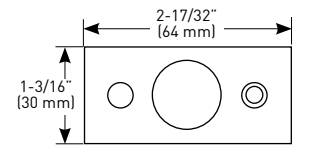

6-IN-1 PRIVACY/PASSAGE LATCH

FULL LIP RADIUS STRIKE

| BUILDER PACK | SATIN NICKEL 15 | MATTE BLACK 19 | POLISHED CHROME 26 | SATIN CHROME 26D | CASE QTY |
|--------------|-----------------|----------------|--------------------|------------------|----------|
| Privacy | 30-D006224SN | 30-D006224BLK | 30-D006224PC | 30-D006224SC | 20 |
| Passage | 30-D006234SN | 30-D006234BLK | 30-D006234PC | 30-D006234SC | 20 |
| Inside trim | 30-HL0062SN | 30-D006262BLK | 30-HL0062PC | 30-HL0062SC | 20 |
| Dummy | 30-624SN | 30-624BLK | 30-624PC | 30-624SC | 20 |

SQUARE ROSE KIT OPTION

SQUARE CONTEMPORARY ROSE KIT

INTERIOR BRACKET

EXTERIOR BRACKET

| BUILDER PACK | AGED BRONZE 10B+ | SATIN NICKEL 15 | MATTE BLACK 19 | POLISHED CHROME 26 | SATIN CHROME 26D | CASE QTY |
|-------------------|------------------|-----------------|----------------|--------------------|------------------|----------|
| Privacy | 30-SQR0024BRN | 30-SQR0024SN | 30-SQR0024BLK | 30-SQR0024PC | 30-SQR0024SC | 10 |
| Passage | 30-SQR0034BRN | 30-SQR0034SN | 30-SQR0034BLK | 30-SQR0034PC | 30-SQR0034SC | 10 |
| Dummy/Inside trim | 30-SQR0044BRN | 30-SQR0044SN | 30-SQR0044BLK | 30-SQR0044PC | 30-SQR0044SC | 10 |