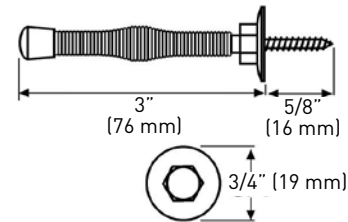

RESIDENTIAL HARDWARE

DOOR STOPS

SPRING DOOR STOP

- › STEEL SPRING WIRE
- › COMPLETE WITH SCREW AND METAL BASE

	PRINCIPAL DIAMETER	3 POLISHED BRASS	10B OIL RUBBED BRONZE	15 SATIN NICKEL	NICKEL	17A ANTIQUE NICKEL	19 BLACK	26 POLISHED CHROME	26D SATIN CHROME	CASE PACK
BULK 3-1/8" (79 mm) WHITE TIP	5/16" (8 mm)	25-4671B	25-4671ORB	25-4671SN	25-4671N	-	25-4671BLK	-	25-4671SC	50
POLY BAGGED WITH UPC 3-1/8" (79 mm) BLACK TIP	3/8" (10 mm)	-	25-4672ORB	-	-	25-4672AN	-	-	-	50
POLY BAGGED WITH UPC 3-1/8" (79 mm) WHITE TIP	3/8" (10 mm)	-	-	-	-	-	-	25-4672CH	-	50
BULK 3-3/4" (95 mm) WHITE TIP	3/8" (10 mm)	25-4674B	25-4674ORB	25-4674SN	25-4674N	25-4674AN	25-4674BLK	25-4674CH	25-4674SC	50
BULK 3-3/4" (95 mm) BLACK TIP	3/8" (10 mm)	-	25-4673ORB	-	-	-	-	-	-	50

DIE-CAST DOOR STOP WITH FIXED SCREW

- › ZINC DIE-CAST CONSTRUCTION
- › WHITE TIP

POLY BAGGED WITH UPC	10B OIL RUBBED BRONZE	15 SATIN NICKEL	26D SATIN CHROME	CASE PACK
73 mm (2-7/8")	25-4679ORB	25-4679SN	25-4679SC	50

3" SPRING DOOR STOP WITH FIXED SCREW

- › WHITE TIP
- › STEEL CONSTRUCTION

BULK PACK	10B OIL RUBBED BRONZE	15 SATIN NICKEL	NICKEL	CASE PACK
3" (76 mm) SPRING DOOR STOP WITH FIXED SCREW	25-4675ORB	25-4675SN	25-4675N	50