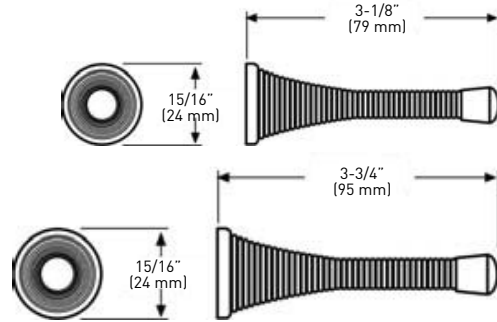

RESIDENTIAL HARDWARE

DOOR STOPS

SPRING DOOR STOP

- › STEEL SPRING WIRE
- › COMPLETE WITH SCREW AND METAL BASE

	PRINCIPAL DIAMETER	3 POLISHED BRASS	10B OIL RUBBED BRONZE	15 SATIN NICKEL	NICKEL	17A ANTIQUE NICKEL	19 BLACK	26 POLISHED CHROME	26D SATIN CHROME	CASE PACK
BULK 3-1/8" (79 mm) WHITE TIP	5/16" (8 mm)	25-4671B	25-4671ORB	25-4671SN	25-4671N	-	25-4671BLK	-	25-4671SC	50
POLY BAGGED WITH UPC 3-1/8" (79 mm) BLACK TIP	3/8" (10 mm)	-	25-4672ORB	-	-	25-4672AN	-	-	-	50
POLY BAGGED WITH UPC 3-1/8" (79 mm) WHITE TIP	3/8" (10 mm)	-	-	-	-	-	-	25-4672CH	-	50
BULK 3-3/4" (95 mm) WHITE TIP	3/8" (10 mm)	25-4674B	25-4674ORB	25-4674SN	25-4674N	25-4674AN	25-4674BLK	25-4674CH	25-4674SC	50
BULK 3-3/4" (95 mm) BLACK TIP	3/8" (10 mm)	-	25-4673ORB	-	-	-	-	-	-	50

DIE-CAST DOOR STOP WITH FIXED SCREW

- › ZINC DIE-CAST CONSTRUCTION
- › WHITE TIP

POLY BAGGED WITH UPC	10B OIL RUBBED BRONZE	15 SATIN NICKEL	26D SATIN CHROME	CASE PACK
73 mm (2-7/8")	25-4679ORB	25-4679SN	25-4679SC	50

3" SPRING DOOR STOP WITH FIXED SCREW

- › WHITE TIP
- › STEEL CONSTRUCTION

BULK PACK	10B OIL RUBBED BRONZE	15 SATIN NICKEL	NICKEL	CASE PACK
3" (76 mm) SPRING DOOR STOP WITH FIXED SCREW	25-4675ORB	25-4675SN	25-4675N	50