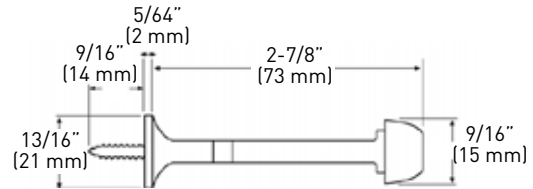

RESIDENTIAL HARDWARE

DOOR STOPS

SPRING DOOR STOP

- › STEEL SPRING WIRE
- › COMPLETE WITH SCREW AND METAL BASE

	PRINCIPAL DIAMETER	3 POLISHED BRASS	10B OIL RUBBED BRONZE	15 SATIN NICKEL	NICKEL	17A ANTIQUE NICKEL	19 BLACK	26 POLISHED CHROME	26D SATIN CHROME	CASE PACK
BULK 3-1/8" (79 mm) WHITE TIP	5/16" (8 mm)	25-4671B	25-4671ORB	25-4671SN	25-4671N	-	25-4671BLK	-	25-4671SC	50
POLY BAGGED WITH UPC 3-1/8" (79 mm) BLACK TIP	3/8" (10 mm)	-	25-4672ORB	-	-	25-4672AN	-	-	-	50
POLY BAGGED WITH UPC 3-1/8" (79 mm) WHITE TIP	3/8" (10 mm)	-	-	-	-	-	-	25-4672CH	-	50
BULK 3-3/4" (95 mm) WHITE TIP	3/8" (10 mm)	25-4674B	25-4674ORB	25-4674SN	25-4674N	25-4674AN	25-4674BLK	25-4674CH	25-4674SC	50
BULK 3-3/4" (95 mm) BLACK TIP	3/8" (10 mm)	-	25-4673ORB	-	-	-	-	-	-	50

DIE-CAST DOOR STOP WITH FIXED SCREW

- › ZINC DIE-CAST CONSTRUCTION
- › WHITE TIP

POLY BAGGED WITH UPC	10B OIL RUBBED BRONZE	15 SATIN NICKEL	26D SATIN CHROME	CASE PACK
73 mm (2-7/8")	25-4679ORB	25-4679SN	25-4679SC	50

3" SPRING DOOR STOP WITH FIXED SCREW

- › WHITE TIP
- › STEEL CONSTRUCTION

BULK PACK	10B OIL RUBBED BRONZE	15 SATIN NICKEL	NICKEL	CASE PACK
3" (76 mm) SPRING DOOR STOP WITH FIXED SCREW	25-4675ORB	25-4675SN	25-4675N	50