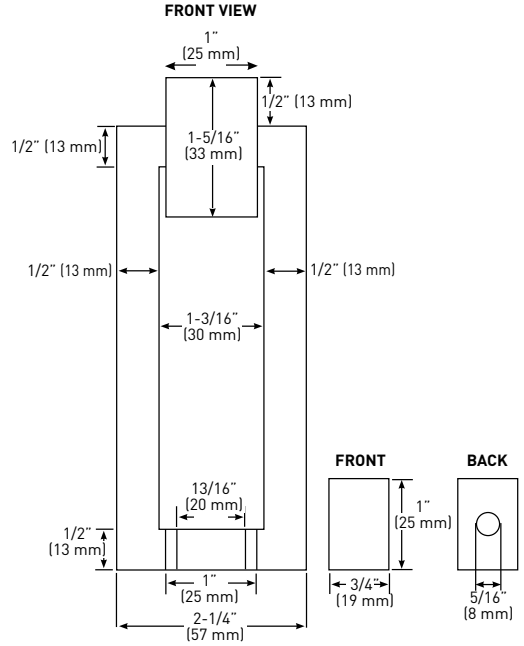

DOOR KNOCKERS

MODERN DOOR KNOCKER

- > SOLID METAL CONSTRUCTION
- > WEATHER RESISTANT
- > CONCEALED SCREW MOUNT
- > STRIKE PLATE, MOUNTING SCREWS AND TEMPLATE INCLUDED

CARDED

15
SATIN NICKEL

19
BLACK

CASE
PACK

SIZE - 2-1/4" W x 5-1/2" H (57 mm W x 140 mm H)

25-D4810SN

25-D4810BLK

5