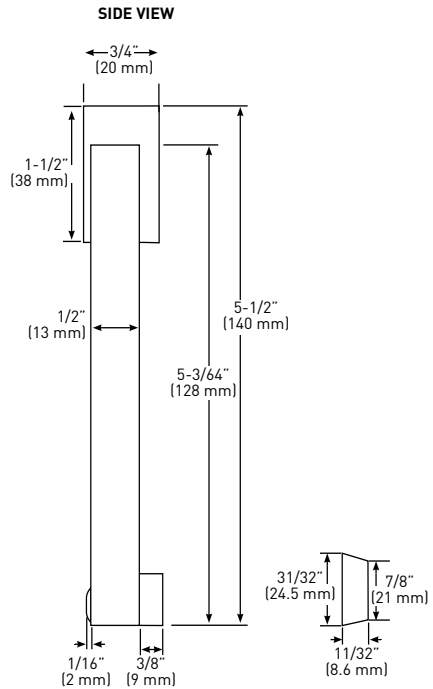

DOOR KNOCKERS

MODERN DOOR KNOCKER

- > SOLID METAL CONSTRUCTION
- > WEATHER RESISTANT
- > CONCEALED SCREW MOUNT
- > STRIKE PLATE, MOUNTING SCREWS AND TEMPLATE INCLUDED

CARDED

15
SATIN NICKEL

19
BLACK

CASE
PACK

SIZE - 2-1/4" W x 5-1/2" H (57 mm W x 140 mm H)

25-D4810SN

25-D4810BLK

5