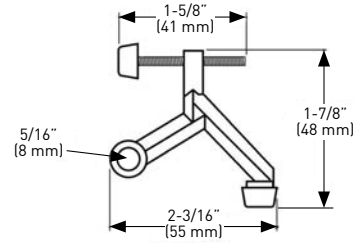

RESIDENTIAL HARDWARE

DOOR STOPS

HINGE PIN DOOR STOP

- ADJUSTABLE DOOR OPENING ANGLE
- ZINC DIE-CAST CONSTRUCTION
- COMPLETE WITH RUBBER STOPS

POLY BAGGED WITH UPC

	3 POLISHED BRASS	10B OIL RUBBED BRONZE	15 SATIN NICKEL	NICKEL	19 MATTE BLACK	26D SATIN CHROME	CASE PACK
HINGE PIN DOOR STOP	25-B4614B	25-B4614ORB	25-B4614SN	25-B4614N	25-B4614BLK	25-B4614SC	50

WIDE ANGLE HINGE PIN DOOR STOP

- SELF ADJUSTABLE SHOE
- ZINC DIE-CAST CONSTRUCTION
- COMPLETE WITH RUBBER STOP

POLY BAGGED WITH UPC

	BLACK TIP		WHITE TIP		CASE PACK
	10B OIL RUBBED BRONZE	10B OIL RUBBED BRONZE	15 SATIN NICKEL		
WIDE ANGLE HINGE PIN DOOR STOP	25-B4635ORB	25-B4634ORB	25-B4634SN		20