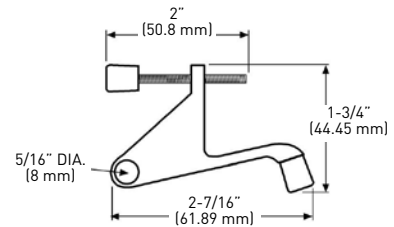

HEAVY DUTY JUMBO HINGE PIN DOOR STOP

- ZINC DIE-CAST CONSTRUCTION
- COMPLETE WITH RUBBER STOPS

POLY BAGGED WITH UPC

	BLACK TIP		WHITE TIP		CASE PACK
	10B OIL RUBBED BRONZE	10B OIL RUBBED BRONZE	15 SATIN NICKEL	NICKEL	
HEAVY DUTY HINGE PIN DOOR STOP	25-B4625ORB	25-B4624ORB	25-B4624SN	25-B4624N	50