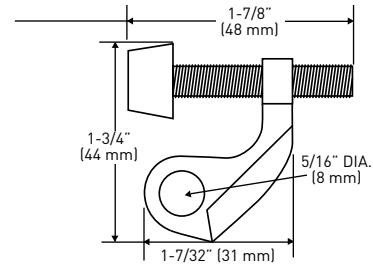

RESIDENTIAL HARDWARE

DOOR STOPS

HINGE PIN DOOR STOP

- ADJUSTABLE DOOR OPENING ANGLE
- ZINC DIE-CAST CONSTRUCTION
- COMPLETE WITH RUBBER STOPS

POLY BAGGED WITH UPC

	3 POLISHED BRASS	10B OIL RUBBED BRONZE	15 SATIN NICKEL	NICKEL	19 MATTE BLACK	26D SATIN CHROME	CASE PACK
HINGE PIN DOOR STOP	25-B4614B	25-B4614ORB	25-B4614SN	25-B4614N	25-B4614BLK	25-B4614SC	50

DOOR SAVER HINGE PIN DOOR STOP

- ZINC DIE-CAST CONSTRUCTION
- COMPLETE WITH RUBBER STOP

POLY BAGGED WITH UPC

	BLACK RUBBER STOP		WHITE RUBBER STOP		CASE PACK
	10B OIL RUBBED BRONZE	10B OIL RUBBED BRONZE	15 SATIN NICKEL	26 POLISHED CHROME	
DOOR SAVER HINGE PIN DOOR STOP	25-B4815SPORB	25-B4614SPORB	25-B4614SPSN	25-B4614SPPC	50

WIDE ANGLE HINGE PIN DOOR STOP

- SELF ADJUSTABLE SHOE
- ZINC DIE-CAST CONSTRUCTION
- COMPLETE WITH RUBBER STOP

POLY BAGGED WITH UPC

	BLACK TIP		WHITE TIP		CASE PACK
	10B OIL RUBBED BRONZE	10B OIL RUBBED BRONZE	15 SATIN NICKEL		
WIDE ANGLE HINGE PIN DOOR STOP	25-B4635ORB	25-B4634ORB	25-B4634SN		20