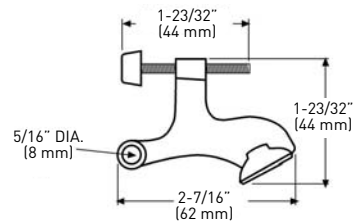

HEAVY DUTY JUMBO HINGE PIN DOOR STOP

- ZINC DIE-CAST CONSTRUCTION
- COMPLETE WITH RUBBER STOPS

POLY BAGGED WITH UPC

	BLACK TIP		WHITE TIP		CASE PACK
	10B OIL RUBBED BRONZE	10B OIL RUBBED BRONZE	15 SATIN NICKEL	NICKEL	
HEAVY DUTY HINGE PIN DOOR STOP	25-B4625ORB	25-B4624ORB	25-B4624SN	25-B4624N	50

WIDE ANGLE HINGE PIN DOOR STOP

- SELF ADJUSTABLE SHOE
- ZINC DIE-CAST CONSTRUCTION
- COMPLETE WITH RUBBER STOP

POLY BAGGED WITH UPC

	BLACK TIP		WHITE TIP		CASE PACK
	10B OIL RUBBED BRONZE	10B OIL RUBBED BRONZE	15 SATIN NICKEL		
WIDE ANGLE HINGE PIN DOOR STOP	25-B4635ORB	25-B4634ORB	25-B4634SN		20