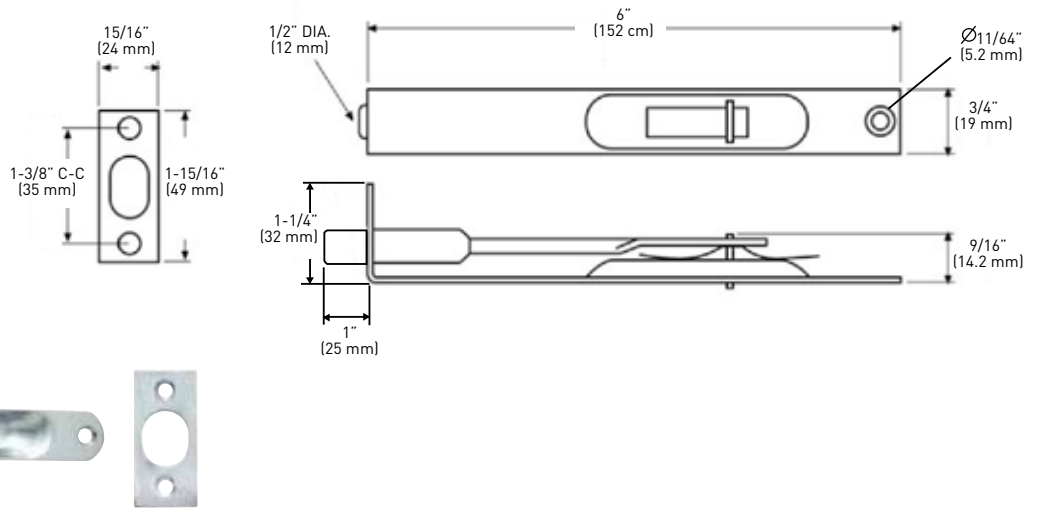

DOOR SECURITY

FLUSH BOLT

- SOLID BRASS AND STEEL CONSTRUCTION
- KEEPER AND MOUNTING SCREWS INCLUDED

POLY BAGGED WITH UPC	10B OIL RUBBED BRONZE	15 SATIN NICKEL	CASE PACK
6" (152 mm) RADIUS END	25-5316ORB	25-5316SN	25

SOLID BRASS SURFACE BOLT

- SOLID BRASS CONSTRUCTION
- KEEPER AND MOUNTING SCREWS INCLUDED

POLY BAGGED WITH UPC	15 SATIN NICKEL	CASE PACK
4" (102 mm)	25-4035100SN	300