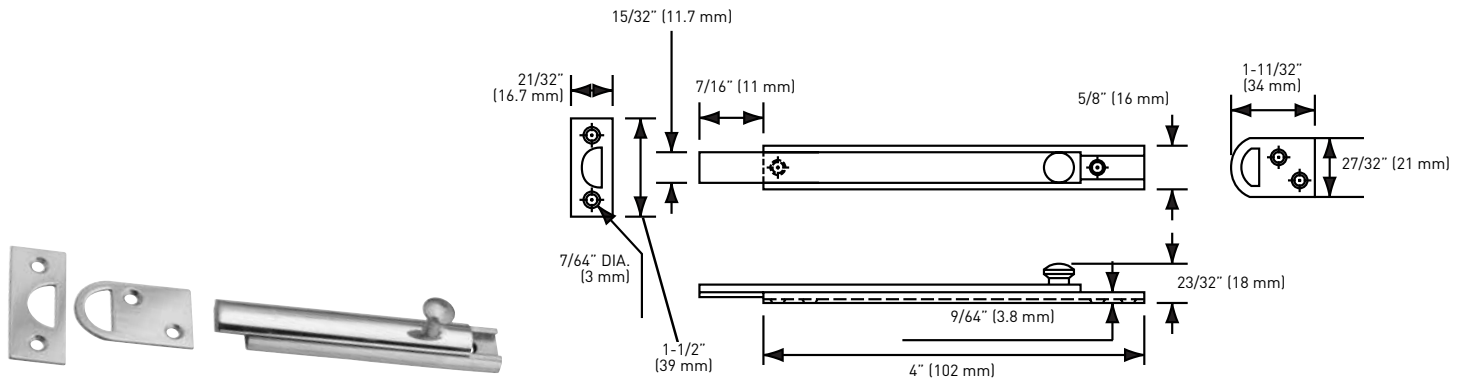

DOOR SECURITY

FLUSH BOLT

- SOLID BRASS AND STEEL CONSTRUCTION
- KEEPER AND MOUNTING SCREWS INCLUDED

POLY BAGGED WITH UPC	10B OIL RUBBED BRONZE	15 SATIN NICKEL	CASE PACK
6" (152 mm) RADIUS END	25-5316ORB	25-5316SN	25

SOLID BRASS SURFACE BOLT

- SOLID BRASS CONSTRUCTION
- KEEPER AND MOUNTING SCREWS INCLUDED

POLY BAGGED WITH UPC	15 SATIN NICKEL	CASE PACK
4" (102 mm)	25-4035100SN	300