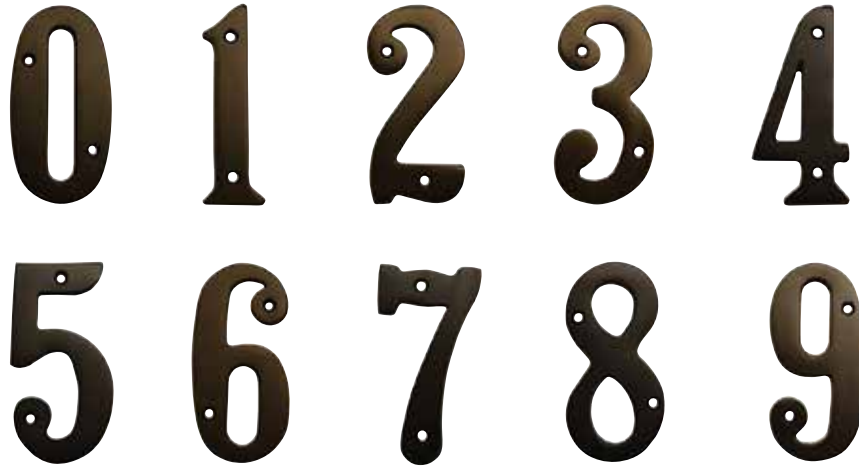

HOUSE NUMBERS

ELEGANT STYLE HOUSE NUMBERS

- › SOLID BRASS
- › MOUNTING HARDWARE INCLUDED
- › 4" HOUSE NUMBERS 4 mm THICK (3/16")
- › 6" HOUSE NUMBERS 5.5 mm THICK (1/4")
- › EXPOSED SCREW

4" NUMBERS	10B+ OIL RUBBED BRONZE	CASE PACK
4" (102 mm) #0	25-ORBN40	5
4" (102 mm) #1	25-ORBN41	5
4" (102 mm) #2	25-ORBN42	5
4" (102 mm) #3	25-ORBN43	5
4" (102 mm) #4	25-ORBN44	5
4" (102 mm) #5	25-ORBN45	5
4" (102 mm) #6	25-ORBN46	5
4" (102 mm) #7	25-ORBN47	5
4" (102 mm) #8	25-ORBN48	5
4" (102 mm) #9	25-ORBN49	5
6" NUMBERS		
6" (152 mm) #0	25-ORBN60	5
6" (152 mm) #1	25-ORBN61	5
6" (152 mm) #2	25-ORBN62	5
6" (152 mm) #3	25-ORBN63	5
6" (152 mm) #4	25-ORBN64	5
6" (152 mm) #5	25-ORBN65	5
6" (152 mm) #6	25-ORBN66	5
6" (152 mm) #7	25-ORBN67	5
6" (152 mm) #8	25-ORBN68	5
6" (152 mm) #9	25-ORBN69	5

POLY BAGGED WITH UPC