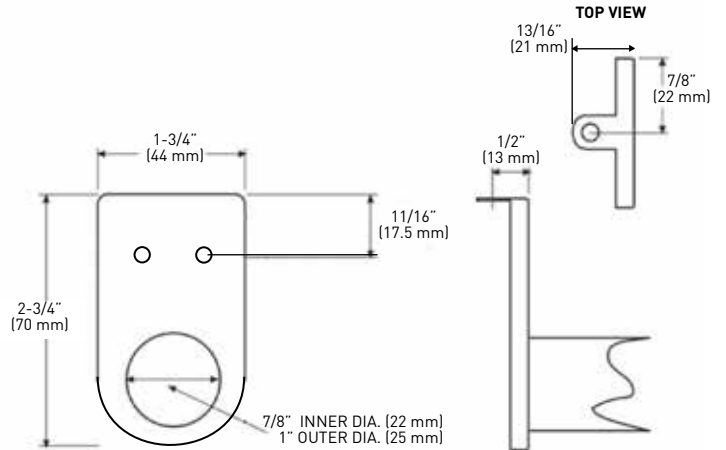

RESIDENTIAL HARDWARE

CLOSET & CABINET HARDWARE

ZINC

WHITE

ADJUSTABLE METAL CLOSET RODS

- › STEEL CONSTRUCTION
- › COMPLETE WITH SCREWS
- › 1" [25 mm] DIAMETER ROD

POLY BAGGED WITH UPC	ZINC	WH WHITE	CASE PACK
18" - 30" [457 mm - 762 mm]	25-MR1830	25-MR1830W	10
30" - 48" [762 mm - 1219 mm]	25-MR3048	25-MR3048W	10
48" - 72" [1219 mm - 1829 mm]	25-MR4872	25-MR4872W	10
72" - 96" [1829 mm - 2438 mm]	25-MR7296	25-MR7296W	10
72" - 120" [1829 mm - 3048 mm]	25-MR72120	-	10
96" - 150" [2438 mm - 3810 mm]	25-MR96150	25-MR96150W	10