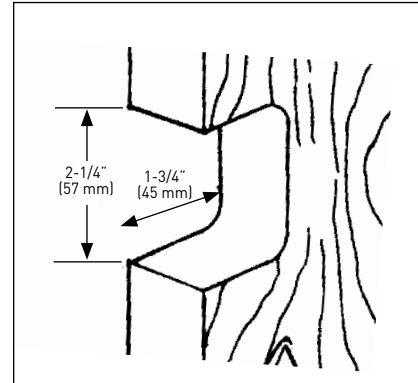

RESIDENTIAL HARDWARE

SLIDING DOOR LOCKS

A. SQUARE PRIVACY SLIDING DOOR LOCK

B. SQUARE PASSAGE SLIDING DOOR LOCK

TRADITIONAL DOOR PREP.

- SOLID BRASS CONSTRUCTION
- FITS KWIKSET DOOR PREP AND STANDARD DOOR THICKNESS
- FULLY REVERSIBLE

BOX PACK	10B OIL RUBBED BRONZE	15 SATIN NICKEL	26 POLISHED CHROME	CASE PACK
A. SQUARE PRIVACY LOCKS	25-PH5800RB	25-PH580SN	25-PH580PCH	50
B. SQUARE PASSAGE LOCKS	25-PH5900RB	25-PH590SN	25-PH590PCH	50

C. PRIVACY SLIDING DOOR LOCK

2-3/8" MORTISE LATCH - PRIVACY

2-3/8" MORTISE LATCH - PASSAGE

STRIKE - PRIVACY

D. PASSAGE SLIDING DOOR LOCK

- ZINC DIECAST CONSTRUCTION
- FITS 2-1/8" (54 mm) BORE HOLES
- FITS DOOR THICKNESS OF 1-3/8" TO 1-3/4" (35 mm - 44 mm)
- 2-3/8" (60 mm) FIXED BACKSET LATCH
- RADIUS CORNER LATCH FACE PLATE