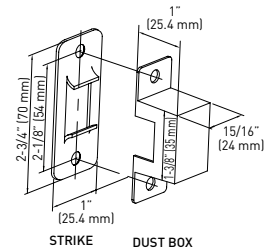

2-3/8" MORTISE LATCH - PRIVACY

2-3/8" MORTISE LATCH - PASSAGE

STRIKE - PRIVACY

D. PASSAGE SLIDING DOOR LOCK

- ZINC DIECAST CONSTRUCTION
- FITS 2-1/8" (54 mm) BORE HOLES
- FITS DOOR THICKNESS OF 1-3/8" TO 1-3/4" (35 mm - 44 mm)
- 2-3/8" (60 mm) FIXED BACKSET LATCH
- RADIUS CORNER LATCH FACE PLATE