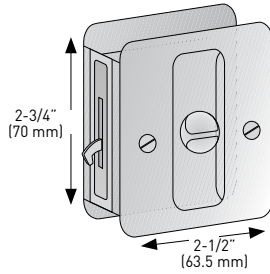

RESIDENTIAL HARDWARE

SLIDING DOOR LOCKS

A. SQUARE PRIVACY SLIDING DOOR LOCK

B. SQUARE PASSAGE SLIDING DOOR LOCK

TRADITIONAL DOOR PREP.

- SOLID BRASS CONSTRUCTION
- FITS KWIKSET DOOR PREP AND STANDARD DOOR THICKNESS
- FULLY REVERSIBLE

BOX PACK	10B OIL RUBBED BRONZE	15 SATIN NICKEL	26 POLISHED CHROME	CASE PACK
A. SQUARE PRIVACY LOCKS	25-PH5800RB	25-PH580SN	25-PH580PCH	50
B. SQUARE PASSAGE LOCKS	25-PH5900RB	25-PH590SN	25-PH590PCH	50

C. PRIVACY SLIDING DOOR LOCK

2-3/8" MORTISE LATCH - PRIVACY

2-3/8" MORTISE LATCH - PASSAGE

STRIKE - PRIVACY

D. PASSAGE SLIDING DOOR LOCK

- ZINC DIECAST CONSTRUCTION
- FITS 2-1/8" (54 mm) BORE HOLES
- FITS DOOR THICKNESS OF 1-3/8" TO 1-3/4" (35 mm - 44 mm)
- 2-3/8" (60 mm) FIXED BACKSET LATCH
- RADIUS CORNER LATCH FACE PLATE