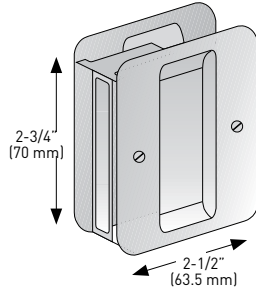

RESIDENTIAL HARDWARE

SLIDING DOOR LOCKS

A. SQUARE PRIVACY SLIDING DOOR LOCK

B. SQUARE PASSAGE SLIDING DOOR LOCK

TRADITIONAL DOOR PREP.

- SOLID BRASS CONSTRUCTION
- FITS KWIKSET DOOR PREP AND STANDARD DOOR THICKNESS
- FULLY REVERSIBLE

BOX PACK	10B OIL RUBBED BRONZE	15 SATIN NICKEL	26 POLISHED CHROME	CASE PACK
A. SQUARE PRIVACY LOCKS	25-PH5800RB	25-PH580SN	25-PH580PCH	50
B. SQUARE PASSAGE LOCKS	25-PH5900RB	25-PH590SN	25-PH590PCH	50

C. PRIVACY SLIDING DOOR LOCK

2-3/8" MORTISE LATCH - PRIVACY

2-3/8" MORTISE LATCH - PASSAGE

STRIKE - PRIVACY

D. PASSAGE SLIDING DOOR LOCK

- ZINC DIECAST CONSTRUCTION
- FITS 2-1/8" (54 mm) BORE HOLES
- FITS DOOR THICKNESS OF 1-3/8" TO 1-3/4" (35 mm - 44 mm)
- 2-3/8" (60 mm) FIXED BACKSET LATCH
- RADIUS CORNER LATCH FACE PLATE