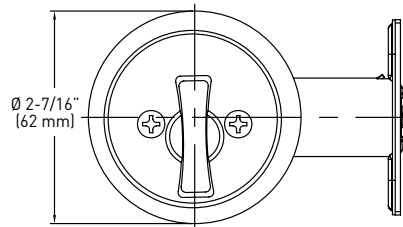

RESIDENTIAL HARDWARE

SLIDING DOOR LOCKS

A. SQUARE PRIVACY SLIDING DOOR LOCK

B. SQUARE PASSAGE SLIDING DOOR LOCK

TRADITIONAL DOOR PREP.

- SOLID BRASS CONSTRUCTION
- FITS KWIKSET DOOR PREP AND STANDARD DOOR THICKNESS
- FULLY REVERSIBLE

2-3/8" MORTISE LATCH - PRIVACY

2-3/8" MORTISE LATCH - PASSAGE

STRIKE - PRIVACY

D. PASSAGE SLIDING DOOR LOCK

- ZINC DIECAST CONSTRUCTION
- FITS 2-1/8" (54 mm) BORE HOLES
- FITS DOOR THICKNESS OF 1-3/8" TO 1-3/4" (35 mm - 44 mm)
- 2-3/8" (60 mm) FIXED BACKSET LATCH
- RADIUS CORNER LATCH FACE PLATE