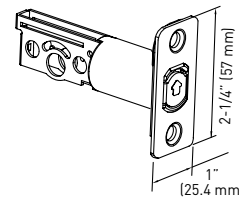

2-3/8" MORTISE LATCH - PRIVACY

2-3/8" MORTISE LATCH - PASSAGE

STRIKE - PRIVACY

D. PASSAGE SLIDING DOOR LOCK

- ZINC DIECAST CONSTRUCTION
- FITS 2-1/8" (54 mm) BORE HOLES
- FITS DOOR THICKNESS OF 1-3/8" TO 1-3/4" (35 mm - 44 mm)
- 2-3/8" (60 mm) FIXED BACKSET LATCH
- RADIUS CORNER LATCH FACE PLATE