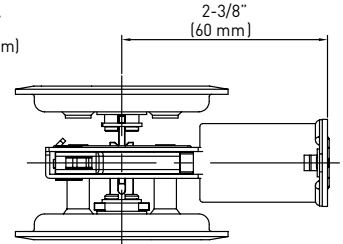

2-3/8" MORTISE LATCH - PRIVACY

2-3/8" MORTISE LATCH - PASSAGE

STRIKE - PRIVACY

D. PASSAGE SLIDING DOOR LOCK

- ZINC DIECAST CONSTRUCTION
- FITS 2-1/8" (54 mm) BORE HOLES
- FITS DOOR THICKNESS OF 1-3/8" TO 1-3/4" (35 mm - 44 mm)
- 2-3/8" (60 mm) FIXED BACKSET LATCH
- RADIUS CORNER LATCH FACE PLATE