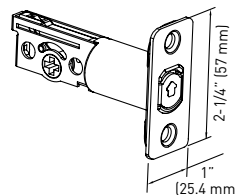

2-3/8" MORTISE LATCH - PRIVACY

2-3/8" MORTISE LATCH - PASSAGE

STRIKE - PRIVACY

D. PASSAGE SLIDING DOOR LOCK

- ZINC DIECAST CONSTRUCTION
- FITS 2-1/8" (54 mm) BORE HOLES
- FITS DOOR THICKNESS OF 1-3/8" TO 1-3/4" (35 mm - 44 mm)
- 2-3/8" (60 mm) FIXED BACKSET LATCH
- RADIUS CORNER LATCH FACE PLATE