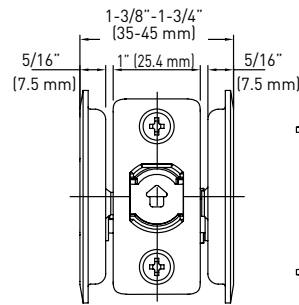

BOX PACK	10B OIL RUBBED BRONZE	15 SATIN NICKEL	26 POLISHED CHROME	CASE PACK
A. SQUARE PRIVACY LOCKS	25-PH5800RB	25-PH580SN	25-PH580PCH	50
B. SQUARE PASSAGE LOCKS	25-PH5900RB	25-PH590SN	25-PH590PCH	50

C. PRIVACY SLIDING DOOR LOCK

2-3/8" MORTISE LATCH - PRIVACY

2-3/8" MORTISE LATCH - PASSAGE

STRIKE - PRIVACY

D. PASSAGE SLIDING DOOR LOCK

- ZINC DIECAST CONSTRUCTION
- FITS 2-1/8" (54 mm) BORE HOLES
- FITS DOOR THICKNESS OF 1-3/8" TO 1-3/4" (35 mm - 44 mm)
- 2-3/8" (60 mm) FIXED BACKSET LATCH
- RADIUS CORNER LATCH FACE PLATE

BOX PACK	10B OIL RUBBED BRONZE	15 SATIN NICKEL	26 POLISHED CHROME	CASE PACK
C. ROUND PRIVACY LOCKS	33-ORB680RD	33-SN680RD	33-PC680RD	30
D. ROUND PASSAGE LOCKS	33-ORB690RD	33-SN690RD	33-PC690RD	30