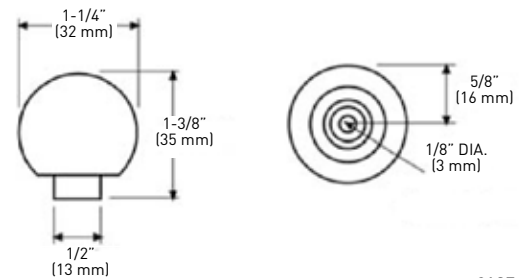

### BARCELONA KNOB

- > ZINC DIE-CAST CONSTRUCTION
- > 1-1/16" (27 mm) DIAMETER
- > INCLUDES 1-13/16" (46 mm) BREAK-OFF SCREW

	15 SATIN NICKEL	19 MATTE BLACK	26 POLISHED CHROME	26D SATIN CHROME	CASE PACK
1" (25 mm) DEEP	20-0800SN	20-0800BLK	20-0800PC	20-0800SC	25

### METRA KNOB

- > ZINC DIE-CAST CONSTRUCTION
- > 1" (25 mm) WIDTH
- > INCLUDES TWO 1-13/16" (46 mm) BREAK-OFF SCREWS

	15 SATIN NICKEL	19 MATTE BLACK	26 POLISHED CHROME	26D SATIN CHROME	CASE PACK
1" (25 mm) DEEP	20-0700SN	20-0700BLK	20-0700PC	20-0700SC	25

### PEDESTAL KNOB WITH REMOVABLE BACK PLATE

- > 32 mm (1-1/4") DIAMETER
- > 1-11/16" (43 mm) BACK PLATE
- > COMPLETE WITH 2" (51 mm) BREAK-OFF SCREW
- > ZINC DIECAST CONSTRUCTION

	10B OIL RUBBED BRONZE	15 SATIN NICKEL	DULL CHROME	CASE PACK
POLY BAGGED WITH UPC	20-B10500RB	20-B1050SN	20-B1050DC	25

### PEDESTAL KNOB ONLY

- > 1-1/4" (32 mm) DIAMETER
- > COMPLETE WITH 2" (51 mm) BREAK-OFF SCREW
- > ZINC DIECAST CONSTRUCTION

	15 SATIN NICKEL	CASE PACK
POLY BAGGED WITH UPC	20-B1048SN	25