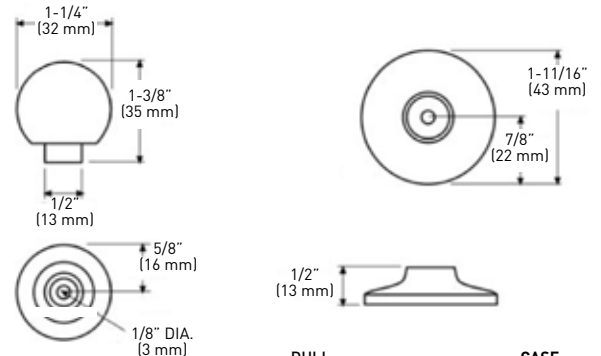

### BARCELONA KNOB

- > ZINC DIE-CAST CONSTRUCTION
- > 1-1/16" (27 mm) DIAMETER
- > INCLUDES 1-13/16" (46 mm) BREAK-OFF SCREW

	15 SATIN NICKEL	19 MATTE BLACK	26 POLISHED CHROME	26D SATIN CHROME	CASE PACK
1" (25 mm) DEEP	20-0800SN	20-0800BLK	20-0800PC	20-0800SC	25

### METRA KNOB

- > ZINC DIE-CAST CONSTRUCTION
- > 1" (25 mm) WIDTH
- > INCLUDES TWO 1-13/16" (46 mm) BREAK-OFF SCREWS

	15 SATIN NICKEL	19 MATTE BLACK	26 POLISHED CHROME	26D SATIN CHROME	CASE PACK
1" (25 mm) DEEP	20-0700SN	20-0700BLK	20-0700PC	20-0700SC	25

### PEDESTAL KNOB WITH REMOVABLE BACK PLATE

- > 32 mm (1-1/4") DIAMETER
- > 1-11/16" (43 mm) BACK PLATE
- > COMPLETE WITH 2" (51 mm) BREAK-OFF SCREW
- > ZINC DIECAST CONSTRUCTION

	10B OIL RUBBED BRONZE	15 SATIN NICKEL	DULL CHROME	CASE PACK
POLY BAGGED WITH UPC	20-B10500RB	20-B1050SN	20-B1050DC	25

### PEDESTAL KNOB ONLY

- > 1-1/4" (32 mm) DIAMETER
- > COMPLETE WITH 2" (51 mm) BREAK-OFF SCREW
- > ZINC DIECAST CONSTRUCTION

	15 SATIN NICKEL	CASE PACK
POLY BAGGED WITH UPC	20-B1048SN	25