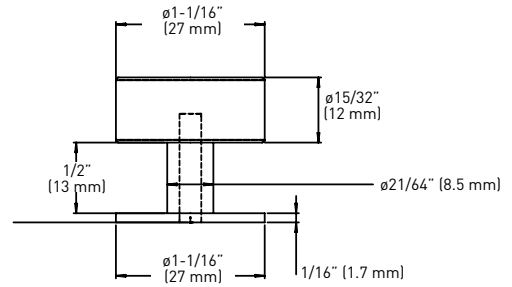

### BARCELONA KNOB

- > ZINC DIE-CAST CONSTRUCTION
- > 1-1/16" (27 mm) DIAMETER
- > INCLUDES 1-13/16" (46 mm) BREAK-OFF SCREW

	15 SATIN NICKEL	19 MATTE BLACK	26 POLISHED CHROME	26D SATIN CHROME	CASE PACK
1" (25 mm) DEEP	20-0800SN	20-0800BLK	20-0800PC	20-0800SC	25

### METRA KNOB

- > ZINC DIE-CAST CONSTRUCTION
- > 1" (25 mm) WIDTH
- > INCLUDES TWO 1-13/16" (46 mm) BREAK-OFF SCREWS

	15 SATIN NICKEL	19 MATTE BLACK	26 POLISHED CHROME	26D SATIN CHROME	CASE PACK
1" (25 mm) DEEP	20-0700SN	20-0700BLK	20-0700PC	20-0700SC	25

### PEDESTAL KNOB WITH REMOVABLE BACK PLATE

- > 32 mm (1-1/4") DIAMETER
- > 1-11/16" (43 mm) BACK PLATE
- > COMPLETE WITH 2" (51 mm) BREAK-OFF SCREW
- > ZINC DIECAST CONSTRUCTION

	10B OIL RUBBED BRONZE	15 SATIN NICKEL	DULL CHROME	CASE PACK
POLY BAGGED WITH UPC	20-B10500RB	20-B1050SN	20-B1050DC	25

### PEDESTAL KNOB ONLY

- > 1-1/4" (32 mm) DIAMETER
- > COMPLETE WITH 2" (51 mm) BREAK-OFF SCREW
- > ZINC DIECAST CONSTRUCTION

	15 SATIN NICKEL	CASE PACK
POLY BAGGED WITH UPC	20-B1048SN	25