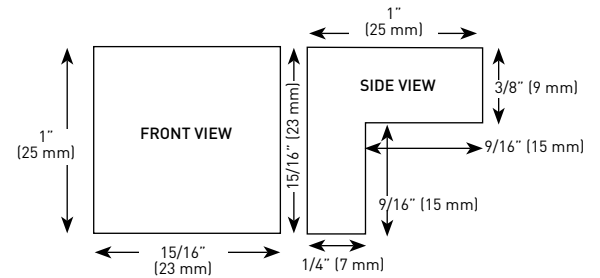

### BARCELONA KNOB

- > ZINC DIE-CAST CONSTRUCTION
- > 1-1/16" (27 mm) DIAMETER
- > INCLUDES 1-13/16" (46 mm) BREAK-OFF SCREW

	15 SATIN NICKEL	19 MATTE BLACK	26 POLISHED CHROME	26D SATIN CHROME	CASE PACK
1" (25 mm) DEEP	20-0800SN	20-0800BLK	20-0800PC	20-0800SC	25

### METRA KNOB

- > ZINC DIE-CAST CONSTRUCTION
- > 1" (25 mm) WIDTH
- > INCLUDES TWO 1-13/16" (46 mm) BREAK-OFF SCREWS

	15 SATIN NICKEL	19 MATTE BLACK	26 POLISHED CHROME	26D SATIN CHROME	CASE PACK
1" (25 mm) DEEP	20-0700SN	20-0700BLK	20-0700PC	20-0700SC	25

### PEDESTAL KNOB WITH REMOVABLE BACK PLATE

- > 32 mm (1-1/4") DIAMETER
- > 1-11/16" (43 mm) BACK PLATE
- > COMPLETE WITH 2" (51 mm) BREAK-OFF SCREW
- > ZINC DIECAST CONSTRUCTION

	10B OIL RUBBED BRONZE	15 SATIN NICKEL	DULL CHROME	CASE PACK
POLY BAGGED WITH UPC	20-B10500RB	20-B1050SN	20-B1050DC	25

### PEDESTAL KNOB ONLY

- > 1-1/4" (32 mm) DIAMETER
- > COMPLETE WITH 2" (51 mm) BREAK-OFF SCREW
- > ZINC DIECAST CONSTRUCTION

	15 SATIN NICKEL	CASE PACK
POLY BAGGED WITH UPC	20-B1048SN	25