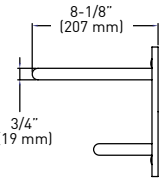

5/8" (16 mm) FRAME TUBING

FEATURES

- › SEMI-CONCEALED MOUNT
- › 5/8" (16 mm) FRAME TUBING
- › STEEL CONSTRUCTION

Towel Shelf with Bar

BUILDER PACK	POLISHED CHROME 26	CASE QTY.
24" TOWEL SHELF WITH BAR	01-S880024B	10

3/4" (19 mm) FRAME TUBING

FEATURES

- › SEMI-CONCEALED MOUNT
- › 3/4" (19 mm) FRAME TUBING
- › STEEL CONSTRUCTION

Towel Shelf with Bar

BUILDER PACK	POLISHED CHROME 26	CASE QTY.
24" TOWEL SHELF WITH BAR	01-1044	5

3/4" (19 mm) FRAME TUBING

FEATURES

- › SEMI-CONCEALED MOUNT
- › 3/4" (19 mm) FRAME TUBING
- › STEEL CONSTRUCTION

Towel Shelf with Double Bar

BUILDER PACK	POLISHED CHROME 26	CASE QTY.
24" TOWEL SHELF WITH DOUBLE BAR	01-1045	5