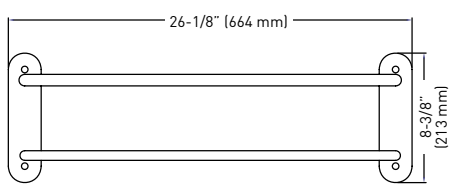

5/8" (16 mm) FRAME TUBING

FEATURES

- › SEMI-CONCEALED MOUNT
- › 5/8" (16 mm) FRAME TUBING
- › STEEL CONSTRUCTION

Towel Shelf with Bar

BUILDER PACK	POLISHED CHROME 26	CASE QTY.
24" TOWEL SHELF WITH BAR	01-S880024B	10

3/4" (19 mm) FRAME TUBING

FEATURES

- › SEMI-CONCEALED MOUNT
- › 3/4" (19 mm) FRAME TUBING
- › STEEL CONSTRUCTION

Towel Shelf with Bar

BUILDER PACK	POLISHED CHROME 26	CASE QTY.
24" TOWEL SHELF WITH BAR	01-1044	5

3/4" (19 mm) FRAME TUBING

FEATURES

- › SEMI-CONCEALED MOUNT
- › 3/4" (19 mm) FRAME TUBING
- › STEEL CONSTRUCTION

Towel Shelf with Double Bar

BUILDER PACK	POLISHED CHROME 26	CASE QTY.
24" TOWEL SHELF WITH DOUBLE BAR	01-1045	5