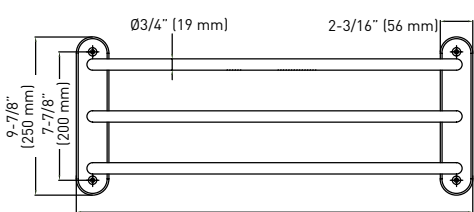

5/8" (16 mm) FRAME TUBING

FEATURES

- › SEMI-CONCEALED MOUNT
- › 5/8" (16 mm) FRAME TUBING
- › STEEL CONSTRUCTION

Towel Shelf with Bar

BUILDER PACK	POLISHED CHROME 26	CASE QTY.
24" TOWEL SHELF WITH BAR	01-S880024B	10

3/4" (19 mm) FRAME TUBING

FEATURES

- › SEMI-CONCEALED MOUNT
- › 3/4" (19 mm) FRAME TUBING
- › STEEL CONSTRUCTION

Towel Shelf with Bar

BUILDER PACK	POLISHED CHROME 26	CASE QTY.
24" TOWEL SHELF WITH BAR	01-1044	5

3/4" (19 mm) FRAME TUBING

FEATURES

- › SEMI-CONCEALED MOUNT
- › 3/4" (19 mm) FRAME TUBING
- › STEEL CONSTRUCTION

Towel Shelf with Double Bar

BUILDER PACK	POLISHED CHROME 26	CASE QTY.
24" TOWEL SHELF WITH DOUBLE BAR	01-1045	5