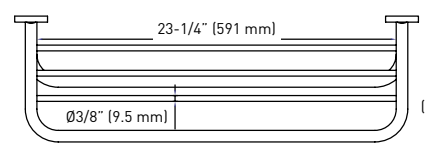

5/8" (16 mm) FRAME TUBING

FEATURES

- › SEMI-CONCEALED MOUNT
- › 5/8" (16 mm) FRAME TUBING
- › STEEL CONSTRUCTION

Towel Shelf with Bar

BUILDER PACK	POLISHED CHROME 26	CASE QTY.
24" TOWEL SHELF WITH BAR	01-S880024B	10

3/4" (19 mm) FRAME TUBING

FEATURES

- › SEMI-CONCEALED MOUNT
- › 3/4" (19 mm) FRAME TUBING
- › STEEL CONSTRUCTION

Towel Shelf with Bar

BUILDER PACK	POLISHED CHROME 26	CASE QTY.
24" TOWEL SHELF WITH BAR	01-1044	5

3/4" (19 mm) FRAME TUBING

FEATURES

- › SEMI-CONCEALED MOUNT
- › 3/4" (19 mm) FRAME TUBING
- › STEEL CONSTRUCTION

Towel Shelf with Double Bar

BUILDER PACK	POLISHED CHROME 26	CASE QTY.
24" TOWEL SHELF WITH DOUBLE BAR	01-1045	5