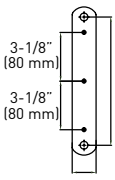

5/8" (16 mm) FRAME TUBING

FEATURES

- › SEMI-CONCEALED MOUNT
- › 5/8" (16 mm) FRAME TUBING
- › STEEL CONSTRUCTION

Towel Shelf with Bar

BUILDER PACK	POLISHED CHROME 26	CASE QTY.
24" TOWEL SHELF WITH BAR	01-S880024B	10

3/4" (19 mm) FRAME TUBING

FEATURES

- › SEMI-CONCEALED MOUNT
- › 3/4" (19 mm) FRAME TUBING
- › STEEL CONSTRUCTION

Towel Shelf with Bar

BUILDER PACK	POLISHED CHROME 26	CASE QTY.
24" TOWEL SHELF WITH BAR	01-1044	5

3/4" (19 mm) FRAME TUBING

FEATURES

- › SEMI-CONCEALED MOUNT
- › 3/4" (19 mm) FRAME TUBING
- › STEEL CONSTRUCTION

Towel Shelf with Double Bar

BUILDER PACK	POLISHED CHROME 26	CASE QTY.
24" TOWEL SHELF WITH DOUBLE BAR	01-1045	5