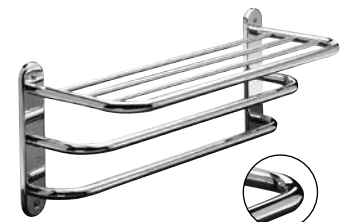

5/8" (16 mm) FRAME TUBING

FEATURES

- › SEMI-CONCEALED MOUNT
- › 5/8" (16 mm) FRAME TUBING
- › STEEL CONSTRUCTION

Towel Shelf with Bar

BUILDER PACK	POLISHED CHROME 26	CASE QTY.
24" TOWEL SHELF WITH BAR	01-S880024B	10

3/4" (19 mm) FRAME TUBING

FEATURES

- › SEMI-CONCEALED MOUNT
- › 3/4" (19 mm) FRAME TUBING
- › STEEL CONSTRUCTION

Towel Shelf with Bar

BUILDER PACK	POLISHED CHROME 26	CASE QTY.
24" TOWEL SHELF WITH BAR	01-1044	5

3/4" (19 mm) FRAME TUBING

FEATURES

- › SEMI-CONCEALED MOUNT
- › 3/4" (19 mm) FRAME TUBING
- › STEEL CONSTRUCTION

Towel Shelf with Double Bar

BUILDER PACK	POLISHED CHROME 26	CASE QTY.
24" TOWEL SHELF WITH DOUBLE BAR	01-1045	5