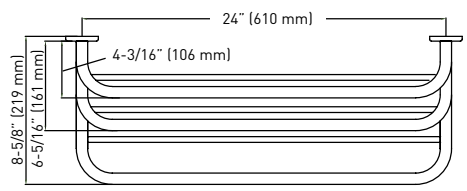

5/8" (16 mm) FRAME TUBING

FEATURES

- › SEMI-CONCEALED MOUNT
- › 5/8" (16 mm) FRAME TUBING
- › STEEL CONSTRUCTION

Towel Shelf with Bar

BUILDER PACK	POLISHED CHROME 26	CASE QTY.
24" TOWEL SHELF WITH BAR	01-S880024B	10

3/4" (19 mm) FRAME TUBING

FEATURES

- › SEMI-CONCEALED MOUNT
- › 3/4" (19 mm) FRAME TUBING
- › STEEL CONSTRUCTION

Towel Shelf with Bar

BUILDER PACK	POLISHED CHROME 26	CASE QTY.
24" TOWEL SHELF WITH BAR	01-1044	5

3/4" (19 mm) FRAME TUBING

FEATURES

- › SEMI-CONCEALED MOUNT
- › 3/4" (19 mm) FRAME TUBING
- › STEEL CONSTRUCTION

Towel Shelf with Double Bar

BUILDER PACK	POLISHED CHROME 26	CASE QTY.
24" TOWEL SHELF WITH DOUBLE BAR	01-1045	5