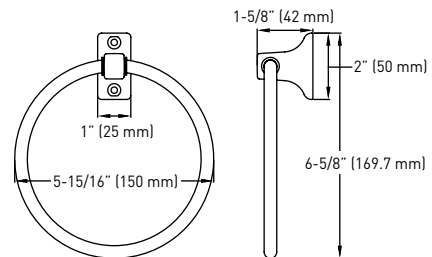

FEATURES

- › INCLUDES STEEL PHILLIPS HEAD SCREWS: #8 x 1-1/4" (32 mm)
- › ZINC DIE-CAST CONSTRUCTION (POSTS)

LIMITED LIFETIME WARRANTY

TOWEL BAR

DOUBLE ROBE HOOK

PAPER HOLDER

TOWEL RING WITH METAL RING

MEASUREMENTS SUBJECT TO A 3% VARIANCE

MEASUREMENTS ARE FOR REFERENCE ONLY. TAYMOR RESERVES THE RIGHT TO CHANGE THE PRODUCT SPECS WITHOUT NOTICE. FOR PRODUCT WARRANTY, PLEASE VISIT TAYMOR WEBSITE FOR DETAILS

5/8" STAINLESS STEEL BAR	POLISHED CHROME 26	CASE QTY
TOWEL BAR - 18"	01-20218	4
TOWEL BAR - 24"	01-20224	4
5/8" ALUMINUM BAR		
TOWEL BAR - 18"	01-A20218	4
TOWEL BAR - 24"	01-A20224	4
DOUBLE ROBE HOOK		
PAPER HOLDER - WITH WHITE PLASTIC ROLLER		
TOWEL RING WITH METAL RING		

3/4" STAINLESS STEEL BAR	POLISHED CHROME 26	CASE QTY
TOWEL BAR - 18"	01-920018	4
TOWEL BAR - 24"	01-920024	4
	01-212	50
	01-2015	50
	01-204	50