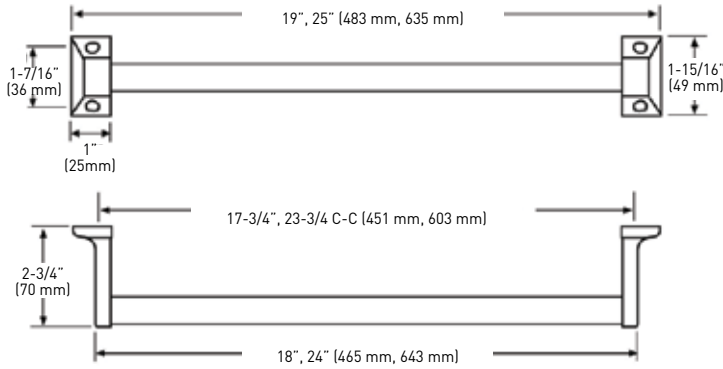

FEATURES

- › INCLUDES STEEL PHILLIPS HEAD SCREWS: #8 x 1-1/4" (32 mm)
- › ZINC DIE-CAST CONSTRUCTION (POSTS)

LIMITED LIFETIME WARRANTY

TOWEL BAR

DOUBLE ROBE HOOK

PAPER HOLDER

TOWEL RING WITH METAL RING

MEASUREMENTS SUBJECT TO A 3% VARIANCE

MEASUREMENTS ARE FOR REFERENCE ONLY. TAYMOR RESERVES THE RIGHT TO CHANGE THE PRODUCT SPECS WITHOUT NOTICE. FOR PRODUCT WARRANTY, PLEASE VISIT TAYMOR WEBSITE FOR DETAILS

5/8" STAINLESS STEEL BAR	POLISHED CHROME 26	CASE QTY
TOWEL BAR - 18"	01-20218	4
TOWEL BAR - 24"	01-20224	4
5/8" ALUMINUM BAR		
TOWEL BAR - 18"	01-A20218	4
TOWEL BAR - 24"	01-A20224	4
DOUBLE ROBE HOOK		
PAPER HOLDER - WITH WHITE PLASTIC ROLLER		
TOWEL RING WITH METAL RING		

3/4" STAINLESS STEEL BAR	POLISHED CHROME 26	CASE QTY
TOWEL BAR - 18"	01-920018	4
TOWEL BAR - 24"	01-920024	4
	01-212	50
	01-2015	50
	01-204	50