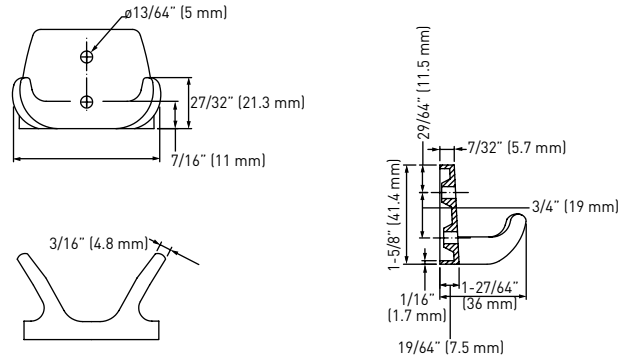

FEATURES

- › INCLUDES STEEL PHILLIPS HEAD SCREWS: #8 x 1-1/4" (32 mm)
- › ZINC DIE-CAST CONSTRUCTION (POSTS)

LIMITED LIFETIME WARRANTY

TOWEL BAR

DOUBLE ROBE HOOK

PAPER HOLDER

TOWEL RING WITH METAL RING

MEASUREMENTS SUBJECT TO A 3% VARIANCE

MEASUREMENTS ARE FOR REFERENCE ONLY. TAYMOR RESERVES THE RIGHT TO CHANGE THE PRODUCT SPECS WITHOUT NOTICE. FOR PRODUCT WARRANTY, PLEASE VISIT TAYMOR WEBSITE FOR DETAILS

5/8" STAINLESS STEEL BAR	POLISHED CHROME 26	CASE QTY
TOWEL BAR - 18"	01-20218	4
TOWEL BAR - 24"	01-20224	4
5/8" ALUMINUM BAR		
TOWEL BAR - 18"	01-A20218	4
TOWEL BAR - 24"	01-A20224	4
DOUBLE ROBE HOOK		
PAPER HOLDER - WITH WHITE PLASTIC ROLLER		
TOWEL RING WITH METAL RING		

3/4" STAINLESS STEEL BAR	POLISHED CHROME 26	CASE QTY
TOWEL BAR - 18"	01-920018	4
TOWEL BAR - 24"	01-920024	4
	01-212	50
	01-2015	50
	01-204	50