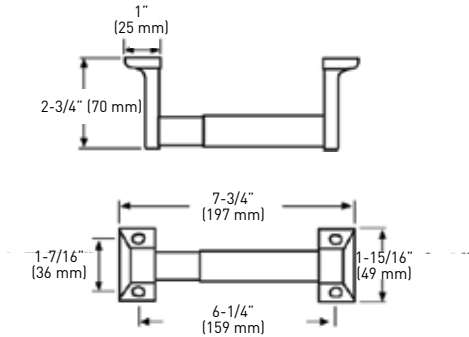

FEATURES

- › INCLUDES STEEL PHILLIPS HEAD SCREWS: #8 x 1-1/4" (32 mm)
- › ZINC DIE-CAST CONSTRUCTION (POSTS)

LIMITED LIFETIME WARRANTY

TOWEL BAR

DOUBLE ROBE HOOK

PAPER HOLDER

TOWEL RING WITH METAL RING

MEASUREMENTS SUBJECT TO A 3% VARIANCE

MEASUREMENTS ARE FOR REFERENCE ONLY. TAYMOR RESERVES THE RIGHT TO CHANGE THE PRODUCT SPECS WITHOUT NOTICE. FOR PRODUCT WARRANTY, PLEASE VISIT TAYMOR WEBSITE FOR DETAILS

5/8" STAINLESS STEEL BAR	POLISHED CHROME 26	CASE QTY
TOWEL BAR - 18"	01-20218	4
TOWEL BAR - 24"	01-20224	4
5/8" ALUMINUM BAR		
TOWEL BAR - 18"	01-A20218	4
TOWEL BAR - 24"	01-A20224	4
DOUBLE ROBE HOOK		
PAPER HOLDER - WITH WHITE PLASTIC ROLLER		
TOWEL RING WITH METAL RING		

3/4" STAINLESS STEEL BAR	POLISHED CHROME 26	CASE QTY
TOWEL BAR - 18"	01-920018	4
TOWEL BAR - 24"	01-920024	4
	01-212	50
	01-2015	50
	01-204	50