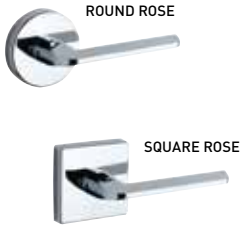

Product Showcase  
**Slip Stream** — *The Premier Line*

---

---

1

Fluid Design

---

2

Collarless Rose

---

3

Effortless Movement

---

## Slip Stream — *The Premier Line*

Effortless, fluid and streamlined design; the Slip Stream lever brings a refreshed modern look to your interiors with a refined combination of soft angles and distinctive slope detailing. The collarless rose and subtle ergonomic curve present a minimalistic outline that feels good in the hand.

### Effortless, fluid design with a streamlined transition from lever to post

- Unique post with gentle slope detail
- Collarless rose emphasizes clean design
- Available with round or square rose
- Ergonomic lever shape
- Fully reversible lock, works on both right and left handed doors
- Universal 6-in-1 latches offer a guaranteed fit
- Push button auto-release on privacy function
- Concealed screw mount for a streamlined look
- Premium all metal construction
- Fits standard doors
- Coordinates with Slip Stream bath accessories