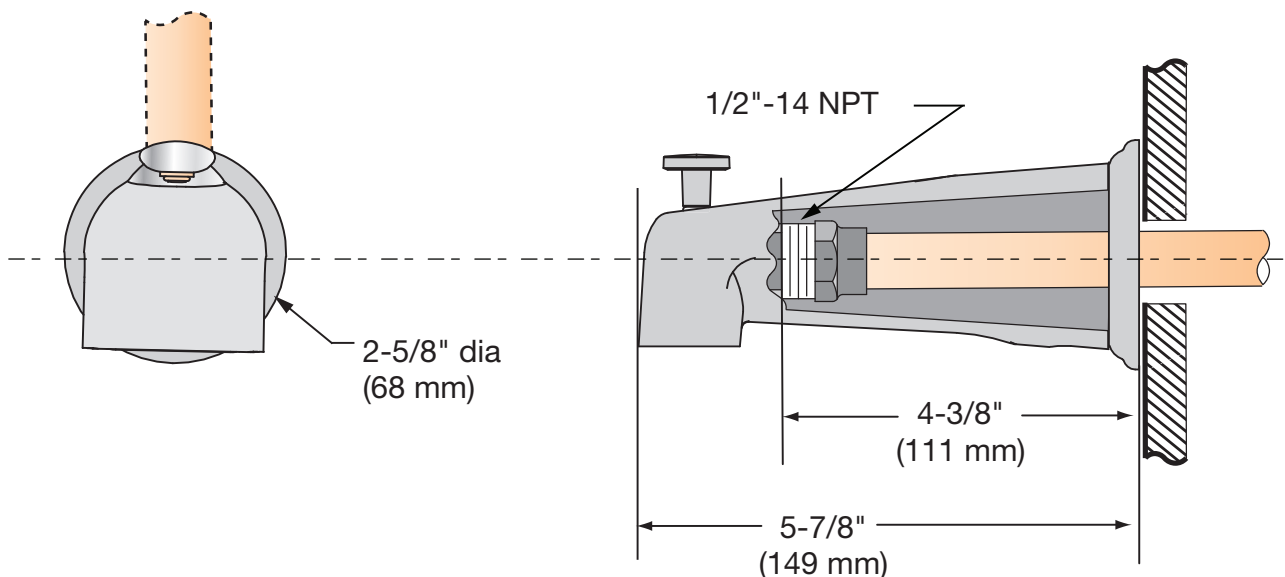

Location:

  
**SYMMONS<sup>®</sup> Elm<sup>™</sup>**  
**Diverter Tub Spout 552TSD**  
**Specification Submittal**

**Feature Highlights**

- Metal construction
- Polished chrome finish (standard)

**Model Numbers**

- 552TSD Diverter Tub Spout

**Finish Options / Modifications**

*Append appropriate -suffix to model number*

- STN Satin Nickel
- SBZ Seasoned Bronze
- Polished Chrome (standard finish)

**Standards / Certifications**

ASME A112.18.1-2005/CSA B125.1-05

**Warranty**

- Limited Lifetime - to the original end purchaser in consumer installations.
- 5 years - for commercial installations

**Dimensions** Elm Diverter Tub Spout, 552TSD

**Note:** Dimensions subject to change without notice