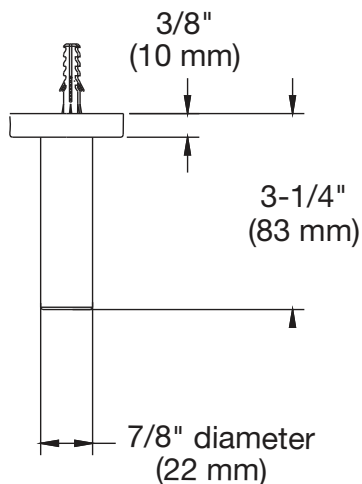

Location:

Towel Bar 353TB-18 and 24 Specification Submittal

Model Numbers

- 353TB-18 18 inch Towel Bar
- 353TB-24 24 inch Towel Bar

Finish Options / Modifications

Append appropriate -suffix to model number

Warranty

- Limited Lifetime - to the original end purchaser in residential/consumer installations.
- 5 years - for commercial installations

Dimensions *Dia Towel Bar, 353TB-18 and 353TB-24*

MODEL NO.	LENGTH OF A
353TB-18	18" (457mm)
353TB-24	24" (610mm)

Note: Dimensions subject to change without notice