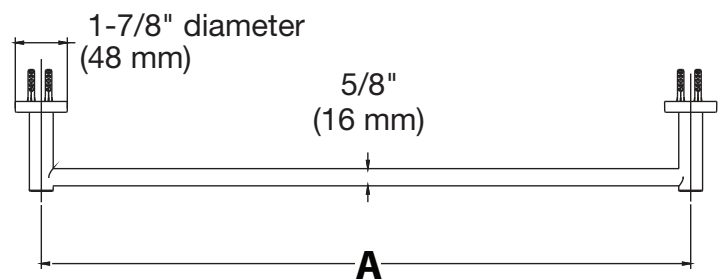

Location:

Towel Bar 353TB-18 and 24 Specification Submittal

Model Numbers

- 353TB-18 18 inch Towel Bar
- 353TB-24 24 inch Towel Bar

Finish Options / Modifications

Append appropriate -suffix to model number

Warranty

- Limited Lifetime - to the original end purchaser in residential/consumer installations.
- 5 years - for commercial installations

Dimensions *Dia Towel Bar, 353TB-18 and 353TB-24*

MODEL NO.	LENGTH OF A
353TB-18	18" (457mm)
353TB-24	24" (610mm)

Note: Dimensions subject to change without notice