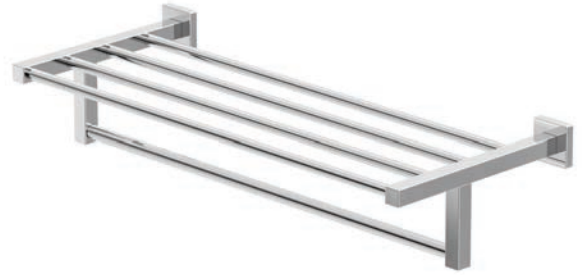

Location:

Towel Shelf 363TS-22

Specification Submittal

Model Numbers

- 363TS-22 Towel Shelf

Finish Options

Append appropriate -suffix to model number.

- STN Satin nickel finish

Feature Highlights

- Metal construction
- Mounting hardware included
- Standard finish is polished chrome

Warranty

- Limited Lifetime - to the original end purchaser in residential/consumer installations.
- 5 years - for commercial installations

Dimensions *Duro Towel Shelf, 363TS-22*

Note: Dimensions subject to change without notice