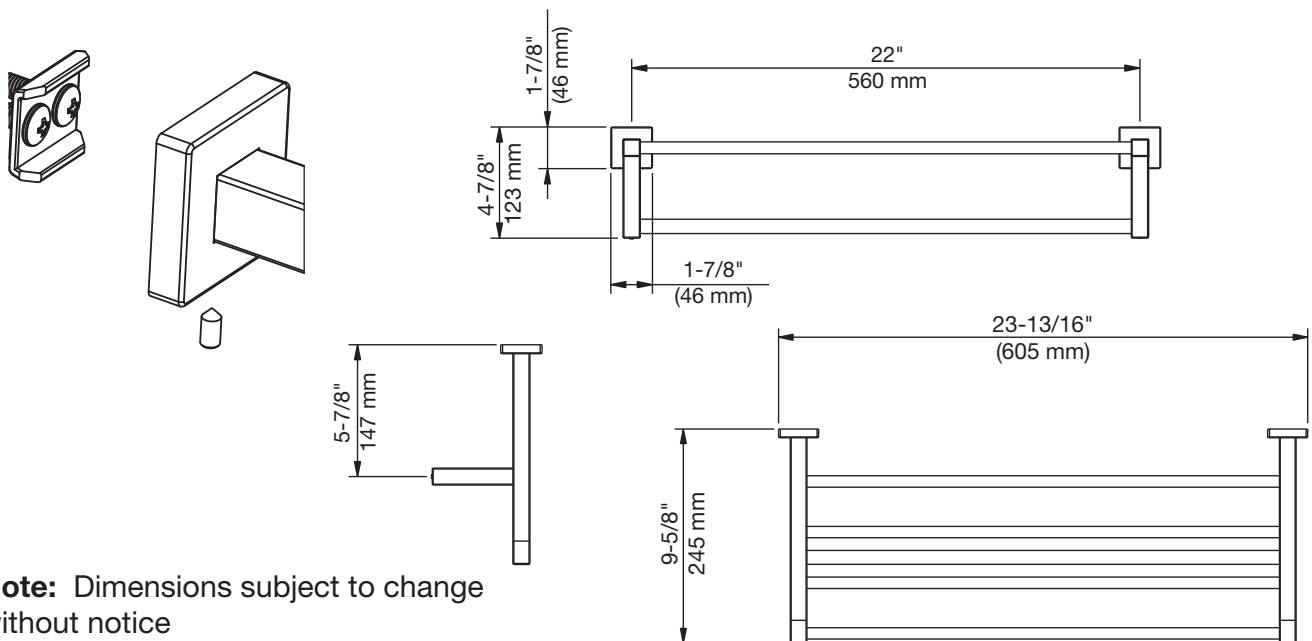

Location:

Towel Shelf 363TS-22

Specification Submittal

Model Numbers

- 363TS-22 Towel Shelf

Finish Options

Append appropriate -suffix to model number.

- STN Satin nickel finish

Dimensions *Duro Towel Shelf, 363TS-22*

Note: Dimensions subject to change without notice