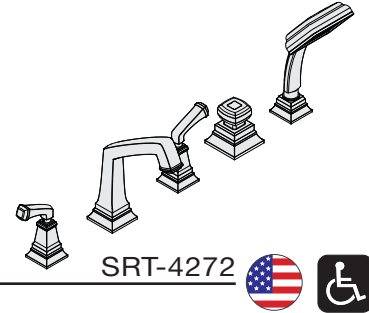

Location:

SYMMONS® Oxford®

Roman Tub Faucet SRT-4270, SRT-4272 Specification Submittal

Model Numbers

- ☐ SRT-4272 Roman Tub Faucet with Handspray
- ☐ SRT-4270 Roman Tub Faucet

Finish Options

Append appropriate -suffix to model number.

- ☐ -STN Satin Nickel Finish
- ☐ -ORB Oil Rubbed Bronze Finish
- Polished chrome (standard finish)

Options / Modifications

Append appropriate -suffix to model number.

Feature Highlights

- Two handle Roman Tub Faucet with quarter turn ceramic control components.
- Handspray with separate push button diverter
- 1/2 rigid copper tubing connections
- Cast brass spout
- Metal construction,
- Standard finish is polished chrome

Standards / Certifications

ASME A112.18.1/CSA B125.1

Warranty

- Limited Lifetime - to the original end purchaser in residential / consumer installations.
- 5 years - for commercial installations