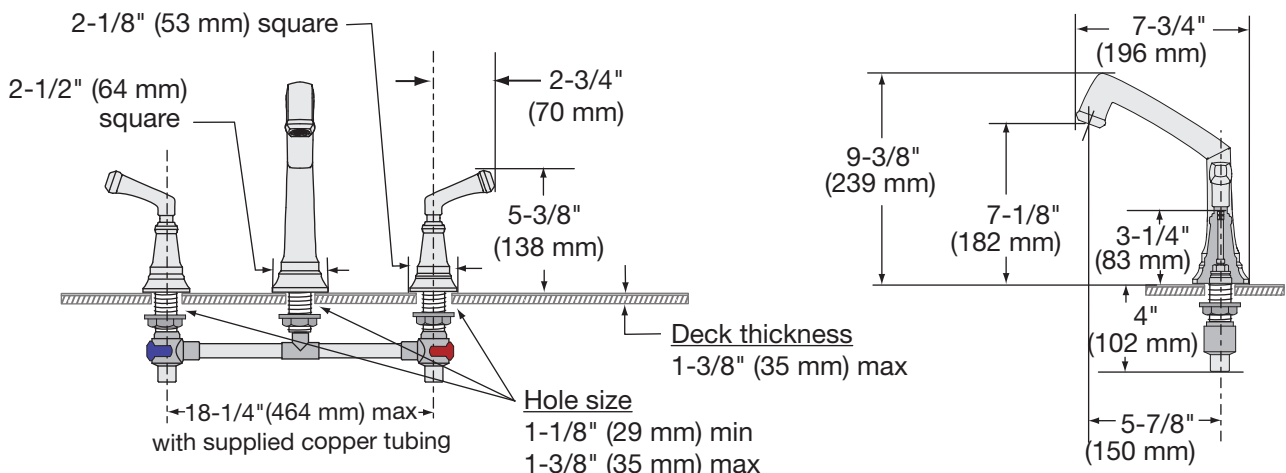

## Dimensions Oxford Roman Tub Faucet, SRT-4270

**Note:** Dimensions subject to change without notice.

## Dimensions Oxford Roman Tub Faucet, SRT-4272

**Note:** Dimensions subject to change without notice.