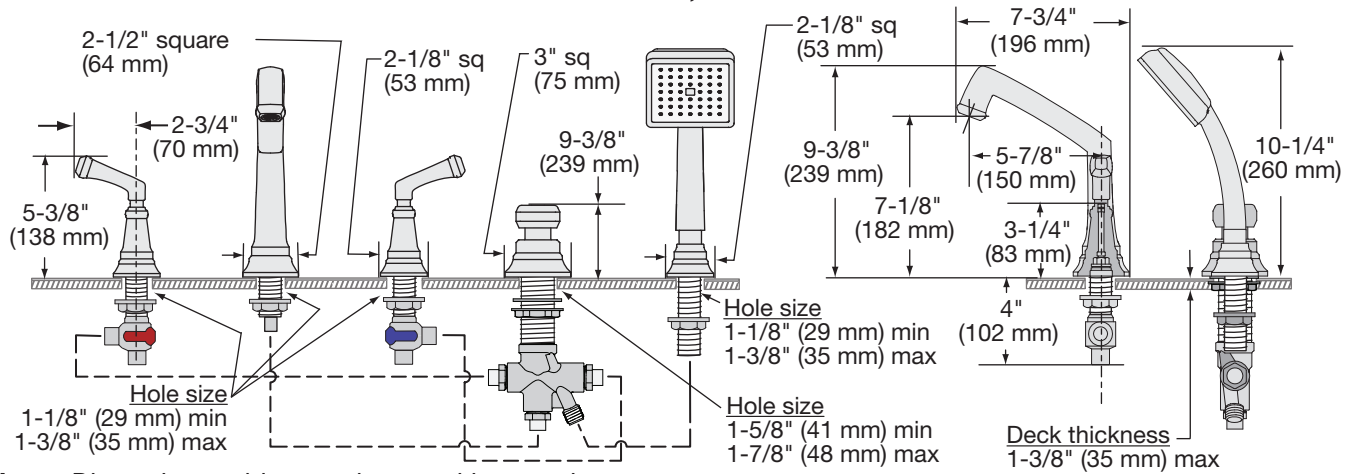

## Dimensions Oxford Roman Tub Faucet, SRT-4270

**Note:** Dimensions subject to change without notice.

## Dimensions Oxford Roman Tub Faucet, SRT-4272

**Note:** Dimensions subject to change without notice.