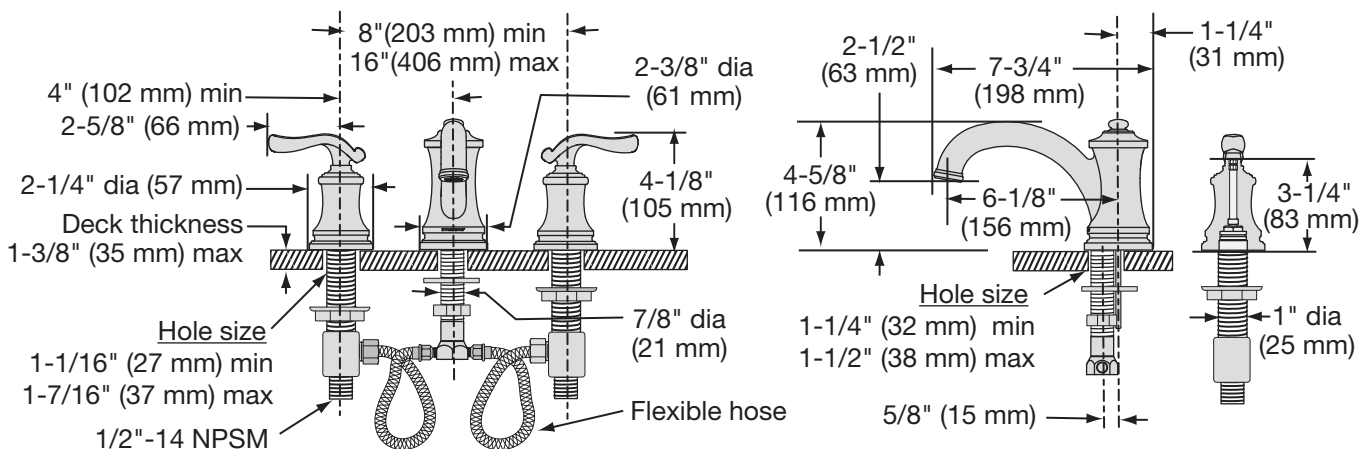

Append appropriate -suffix to model number

- STN Satin Nickel
- ORB Oil rubbed bronze
- Polished Chrome (standard finish)

Feature Highlights

- Two handle widespread lavatory faucet with quarter turn ceramic control components
- 8 - 16 inch centers for mounting
- Braided hoses
- Pop-up drain and lift rod assembly
- Aerator, 2.2 gpm flow rate (8.3 L/min)
Optional lower flow rate restrictor available
- Polished chrome finish

Warranty

- Limited Lifetime - to the original end purchaser in residential/consumer installations
- 5 years - for commercial installations

Dimensions Winslet Two Handle Widespread Lavatory Faucet, SLW-5112

Note: Dimensions subject to change without notice.