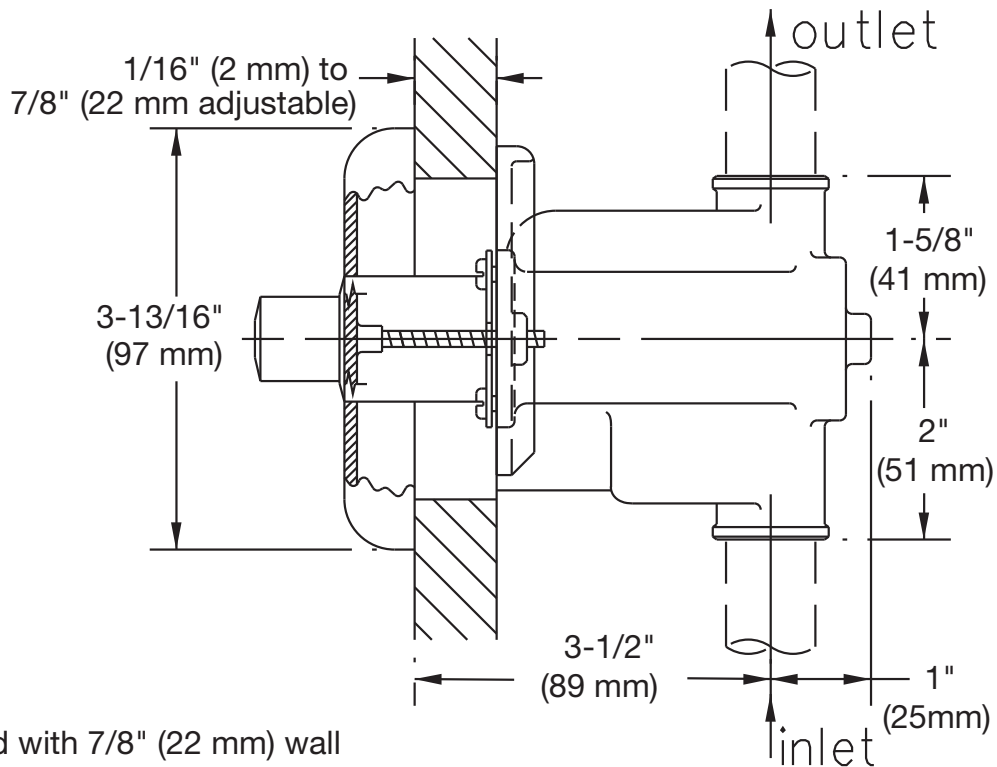

Location:

Showeroff Shower Limiter Valve 4-428-R Specification Submittal

Model Numbers

- 4-428-R Showeroff Shower limiter valve

Modifications

- STN Satin Nickel finish
- TRM Trim only, valve not included

Warranty

- Limited Lifetime - to the original end purchaser in residential / consumer installations.
- 5 years - for commercial installations

Feature Highlights

- Showeroff limiter valve for steel walls
- Rear mounting
- Integral service stop for shutting water off when servicing valve cartridge
- 1/2 inch IPS back connections
- Vandal resistant mounting fasteners, recessed hex socket type

Dimensions Showeroff Shower Valve, 4-428-R

Notes:

- (1) Illustrated with 7/8" (22 mm) wall
- (2) Dimensions subject to change without notice