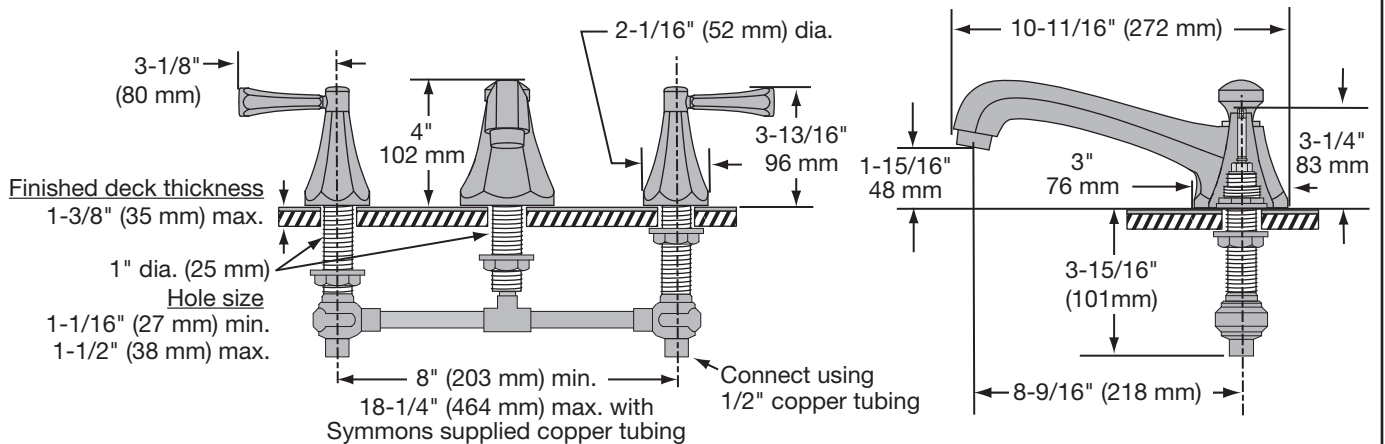

Location:

SYMMONS® Canterbury®

Roman Tub Faucet SRT-4570

Specification Submittal

Model Numbers

- SRT-4570 Roman Tub Faucet

Finish Options

Append appropriate -suffix to model number.

Dimensions Canterbury Roman Tub Faucet, SRT-4570

Symmons Industries, Inc. ■ 31 Brooks Drive ■ Braintree, MA 02184
 Phone: (800) 796-6667 ■ Fax: (800) 961-9621
 Website: symmons.com ■ Email: gethelp@symmons.com
 Copyright © 2019 Symmons Industries, Inc. ■ ZV-1916 REV B ■ 091919