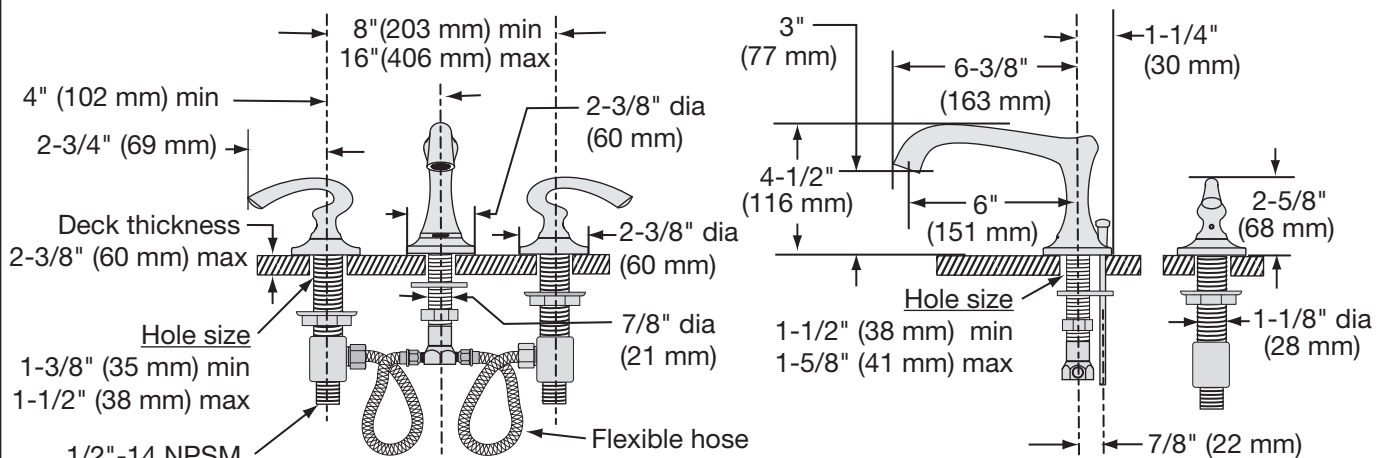

Feature Highlights

- Two handle widespread lavatory faucet with quarter turn ceramic control components
- 8 - 16 inch centers for mounting
- Braided hoses
- Pop-up drain and lift rod assembly
- Aerator, 1.5 gpm flow rate (5.7 L/min)
Optional lower flow rate restrictor available
- Polished chrome finish

Dimensions Ballina Widespread Lavatory Faucet, SLW-5212-1.5 Series

Note: Dimensions subject to change without notice.