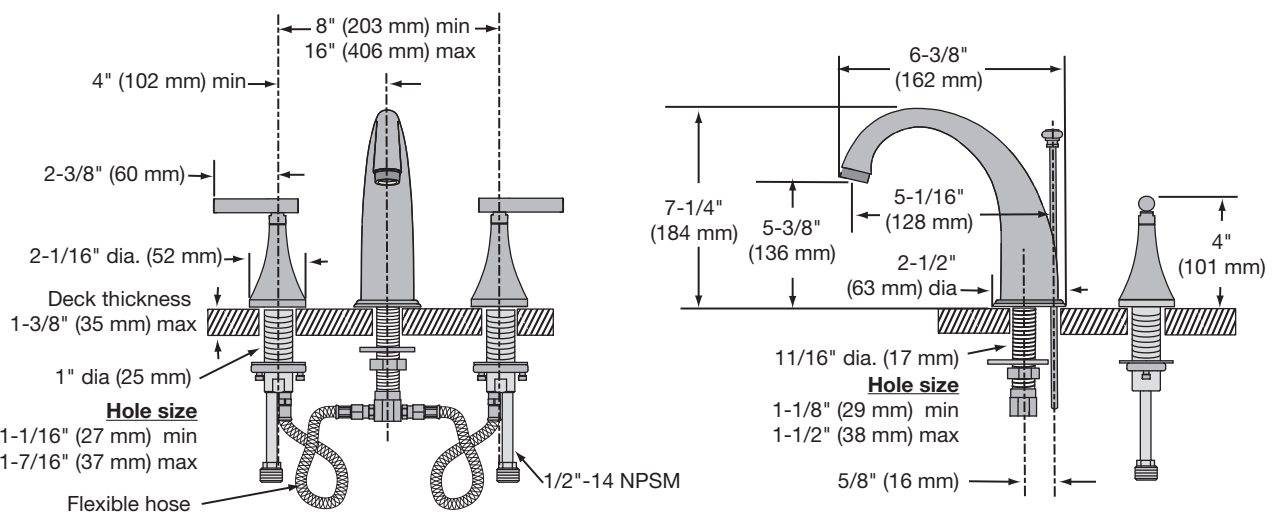

- 1.0 1.0 gpm (3.8 L/Min) flow restrictor
- G Grid strainer drain assembly
- NA Non-aerated laminarflow outlet spray

**Feature Highlights**

- Two handle widespread lavatory faucet with quarter turn ceramic components.
- 8 - 16 inch centers for mounting
- Braided supply hoses
- Pop-up drain and lift rod assembly
- Aerator with 1.5 gpm flow rate (5.7 L/min)
- Metal construction, polished chrome finish

**Dimensions** Lucetta Widespread Lavatory Faucet, SLW-4612-1.5

Symmons Industries, Inc. ■ 31 Brooks Drive ■ Braintree, MA 02184  
Phone: (800) 796-6667 ■ Fax: (800) 961-9621  
Website: symmons.com ■ Email: gethelp@symmons.com  
Copyright © 2019 Symmons Industries, Inc. ■ ZV-1713 REV C ■ 123119