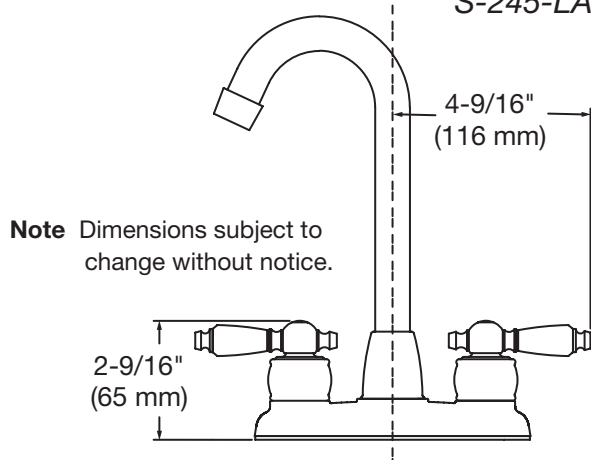

## Two handle Bar Sink Faucet, S-245 Series Specification Submittal

S-245 with standard handles

<p><b>Feature Highlights</b></p> <ul style="list-style-type: none"> <li>▪ Bar sink faucet, blade handles with red-blue indicators for hot-cold</li> <li>▪ Quarter turn ceramic control components</li> <li>▪ Standard spout size 3-1/2" x 9-1/8", configure as swivel or rigid</li> <li>▪ 1/2 inch IPS shanks, 4 inch centers, metal construction</li> </ul>	<ul style="list-style-type: none"> <li>▪ Aerator with 2.2 gpm (8.3 L/min) flow rate (<i>Optional aerator available in lower flow rates</i>)</li> <li>▪ Polished chrome finish</li> </ul> <p><b>Warranty</b></p> <ul style="list-style-type: none"> <li>▪ Limited Lifetime - to the original end purchaser in consumer installations.</li> <li>▪ 5 years - for commercial installations</li> </ul>	<p><b>Standards / Certifications</b></p> <p>ASME A112.18.1/CSA B125.1 NSF/ANSI 61.9; NSF/ANSI 372 WaterSense: 1.5 gpm (5.7 L/min)</p> 
--	---	---

**Dimensions Symmetrix® Bar Sink Faucet, S-245 and S-245-5**

**Dimensions Bar Sink Faucet, S-245-LAM S-245-LAM**

**Dimensions Bar Sink Faucet, S-245-LWG**