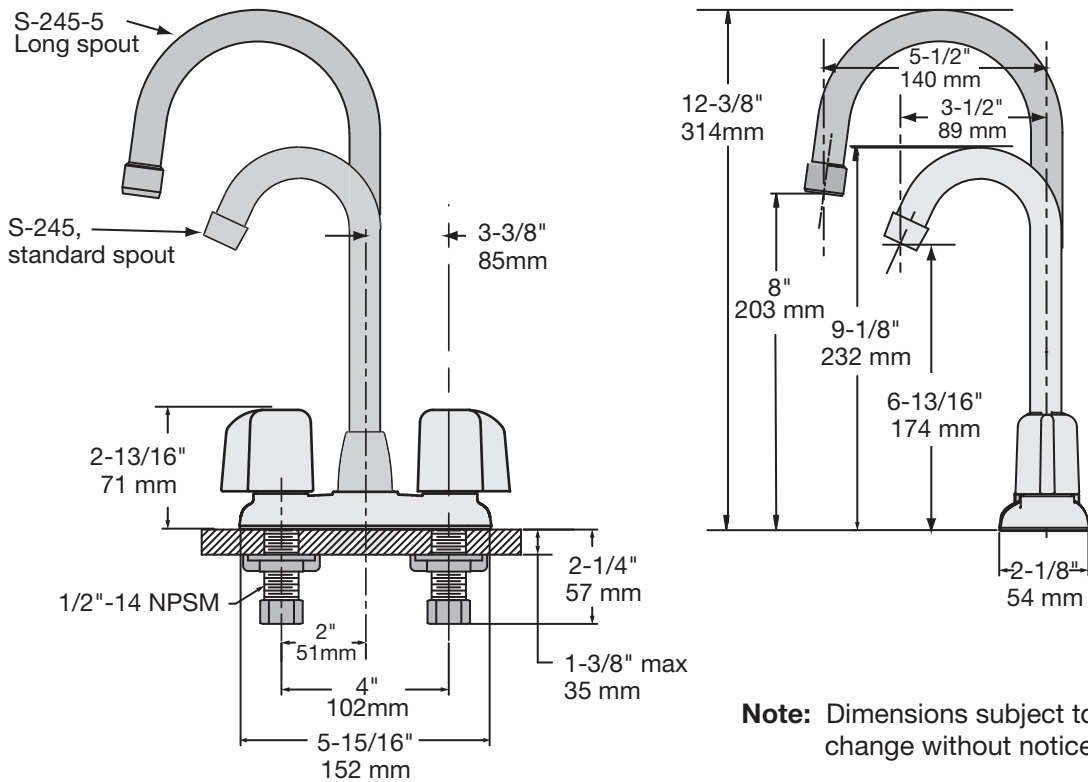

## Two handle Bar Sink Faucet, S-245 Series Specification Submittal

S-245 with standard handles

<p><b>Feature Highlights</b></p> <ul style="list-style-type: none"> <li>▪ Bar sink faucet, blade handles with red-blue indicators for hot-cold</li> <li>▪ Quarter turn ceramic control components</li> <li>▪ Standard spout size 3-1/2" x 9-1/8", configure as swivel or rigid</li> <li>▪ 1/2 inch IPS shanks, 4 inch centers, metal construction</li> </ul>	<ul style="list-style-type: none"> <li>▪ Aerator with 2.2 gpm (8.3 L/min) flow rate (<i>Optional aerator available in lower flow rates</i>)</li> <li>▪ Polished chrome finish</li> </ul> <p><b>Warranty</b></p> <ul style="list-style-type: none"> <li>▪ Limited Lifetime - to the original end purchaser in consumer installations.</li> <li>▪ 5 years - for commercial installations</li> </ul>	<p><b>Standards / Certifications</b></p> <p>ASME A112.18.1/CSA B125.1 NSF/ANSI 61.9; NSF/ANSI 372 WaterSense: 1.5 gpm (5.7 L/min)</p> 
--	---	---

**Dimensions Symmetrix® Bar Sink Faucet, S-245 and S-245-5**

**Dimensions Bar Sink Faucet, S-245-LAM S-245-LAM**

**Dimensions Bar Sink Faucet, S-245-LWG**