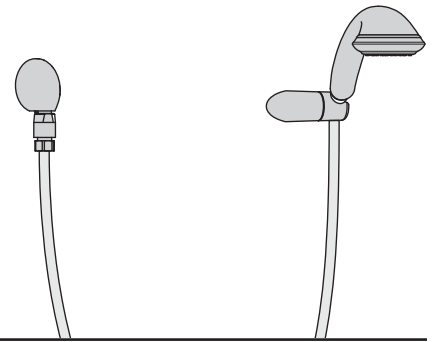

## Euro-Flo™ Hand Shower, H401-V

#### Feature Highlights

- Euro-Flo™ single function hand shower with full drenching spray head
- 5 foot flexible metal hose with in-line vacuum breaker, wall connection, cradle and flange
- Standard flow rate at 2.5 gpm (9.5 L/Min)  
*Optional aerator available in lower flow rates* 
- Polished chrome finish

#### Options

*Append appropriate suffix to model number.*

- BRS Radiance® polished brass finish
- STN Radiance® satin finish
- QD Quick-disconnect for hand shower hose
- 2.0  2.0 gpm (7.6 L/min) flow rate restrictor
- 1.5  1.5 gpm (5.7 L/min) flow rate restrictor