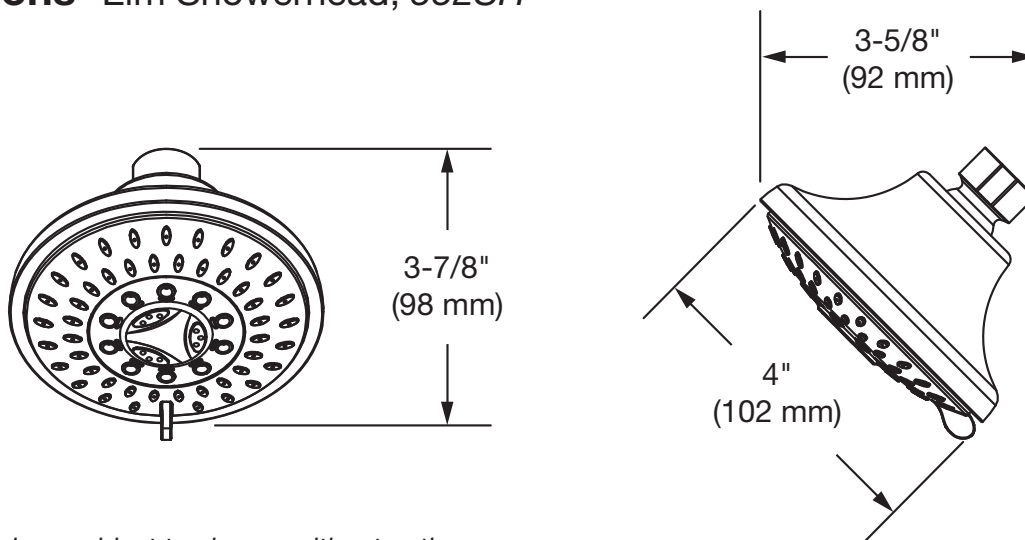

### Feature Highlights

- 4 inch showerhead
- Five mode
- Standard flow rate, 2.5 gpm (9.6 L/min)  
Optional lower flow rate restrictor available
- Polished chrome finish (standard)

### Dimensions Elm Showerhead, 552SH

**Note:** Dimensions subject to change without notice