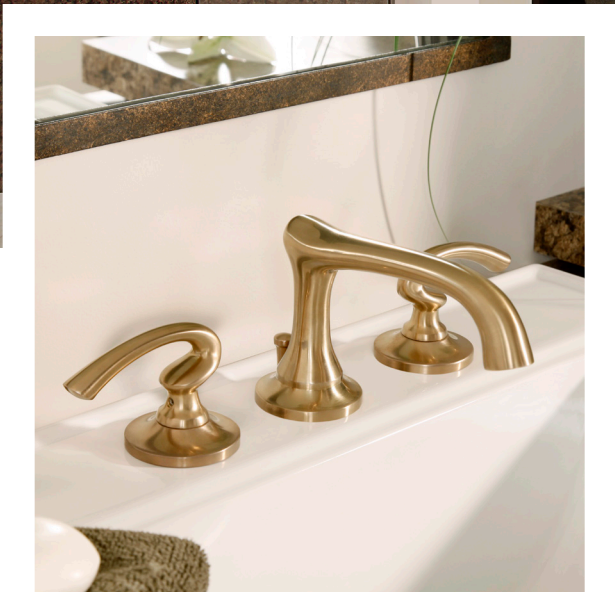

SYMMONS[®] Ballina[™] Collection
the smart choice[™]

The simple, sophisticated elegance of the Symmons Ballina Collection seamlessly blends classical styling with modern splendor. The graceful, flowing lines of the design are inspired by the strong, yet beautiful, movements of modern ballet. While showing its poise, the Ballina Collection complements a traditional or contemporary setting.

Available in these finishes:

Polished Chrome Satin Nickel Brushed Bronze
Radiance[®] PVD (STN) Radiance[®] PVD (BBZ)

Faucets • Tub/Shower • Accessories

SYMMONS® Ballina™ Collection

the smart choice™

Two Handle Widespread
Lavatory Faucet
SLW-5212-1.5
SLW-5212-STN-1.5
SLW-5212-BBZ-1.5

Tub/Shower System with
Hand Shower
5206
5206-STN
5206-BBZ

Towel Bar
(18") 523TB-18
(18") 523TB-18-STN
(18") 523TB-BBZ
(24") 523TB-24
(24") 523TB-24-STN
(24") 523TB-24-BBZ

Toilet Paper Holder
513TP
523TP-STN
523TP-BBZ