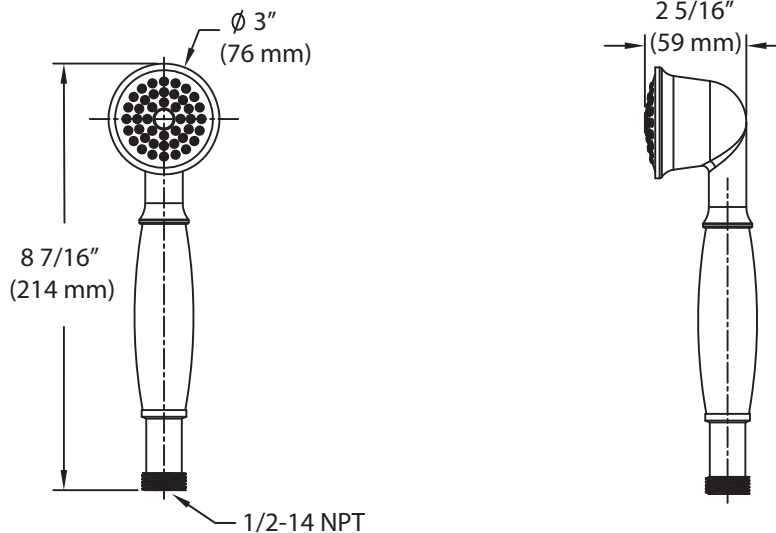

Location:

Hand Shower Wand, 462W

Specification Submittal

Model Numbers

- 462W Hand shower wand

Options / Modifications

Append appropriate -suffix to model number.

- 1.5 1.5 gpm (5.7 L/min) flow restrictor
- 2.0 2.0 gpm (7.6 L/min) flow restrictor

Finish Options / Modifications

Append appropriate -suffix to model number.

- STN Satin nickel
- ORB Oil Rubbed Bronze
- Polished chrome (standard finish)

Feature Highlights

- Single mode hand shower wand
- Flow rate 2.5 gpm (9.5 L/min)
Optional lower flow rates
- Polished chrome finish (standard)

Standards / Certifications

ASME A112.18.1-2005/CSA B125.1-05

Warranty

- Limited Lifetime - to the original end purchaser in residential / consumer installations
- 5 years - for commercial installations

Dimensions Hand Shower Wand, 462W

Note: Dimensions subject to change without notice.