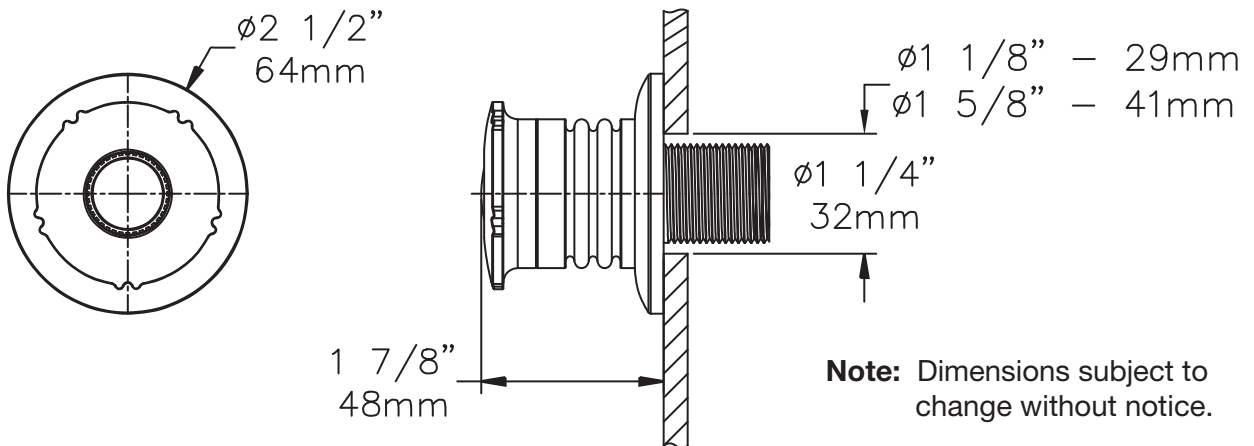

Dimensions Euro-Flo Body Spray, 4-412 (Body Spray, 4-411 shown)

Symmons Industries, Inc. ■ 31 Brooks Drive ■ Braintree, MA 02184
(800) 796-6667, (781) 848-2250 ■ Fax (800) 961-9621, (781) 664-1300
Website: www.symmons.com ■ Email: customerservice@symmons.com

©2008, 2009 Symmons Industries, Inc. Printed in U.S.A. ■ 12/14/09

the smart choice™