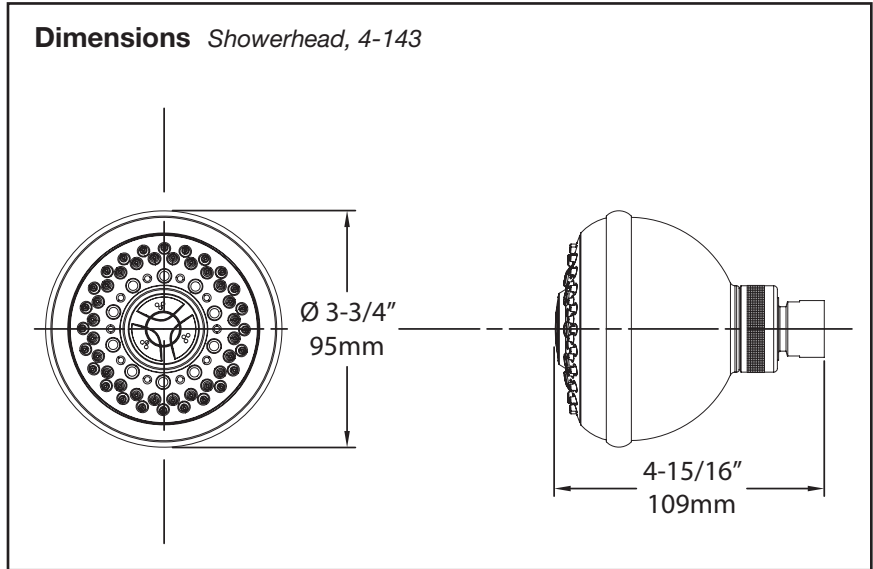

# 4-143 Allura<sup>®</sup> Shower Head

**Symmons** Allura three mode shower head with full shower, pulsating massage and soft shower water saving spray and standard female ball joint connection.

**Modifications:**

- Suffix 1.5:**  1.5 gpm (5.7 L/min) flow rate restrictor
- Suffix 1.75:**  1.75 gpm (6.6 L/min) flow rate restrictor
- Suffix 2.0:** 2.0 gpm (7.6 L/min) flow rate restrictor

**SYMMONS PRODUCTS MEET  
ASME A112.18.1/CSA B125.1  
WaterSense:  
1.5 gpm, 1.75 gpm & 2.0 gpm**